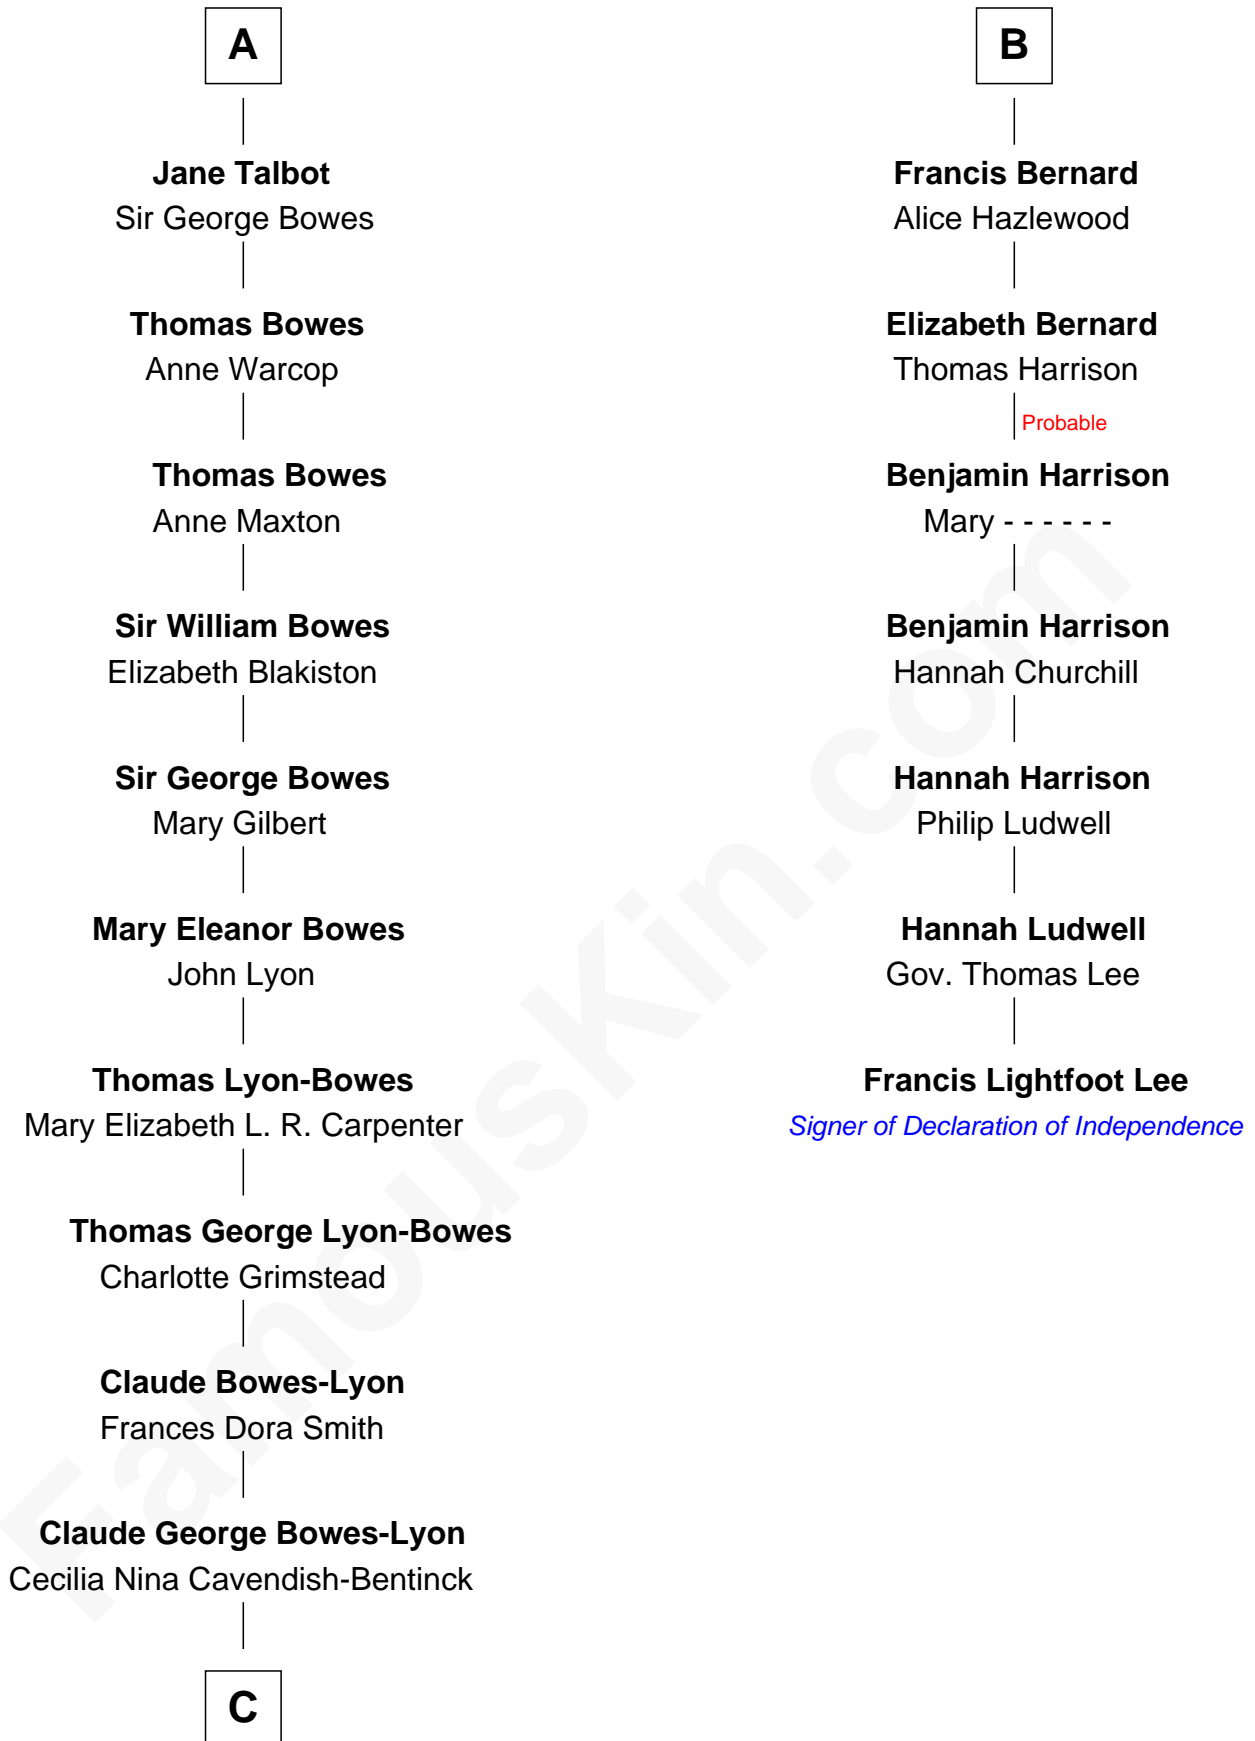

FamousKin.com
Relationship Chart of
Prince William
Prince of Wales

13th cousin 7 times removed of

Francis Lightfoot Lee
Signer of the Declaration of Independence

C

Elizabeth Bowes-Lyon

George VI, King of the United Kingdom

Elizabeth II, Queen of the United Kingdom

Prince Philip of Edinburgh

Charles III, King of the United Kingdom

Princess Diana Frances Spencer

Prince William

Prince of Wales