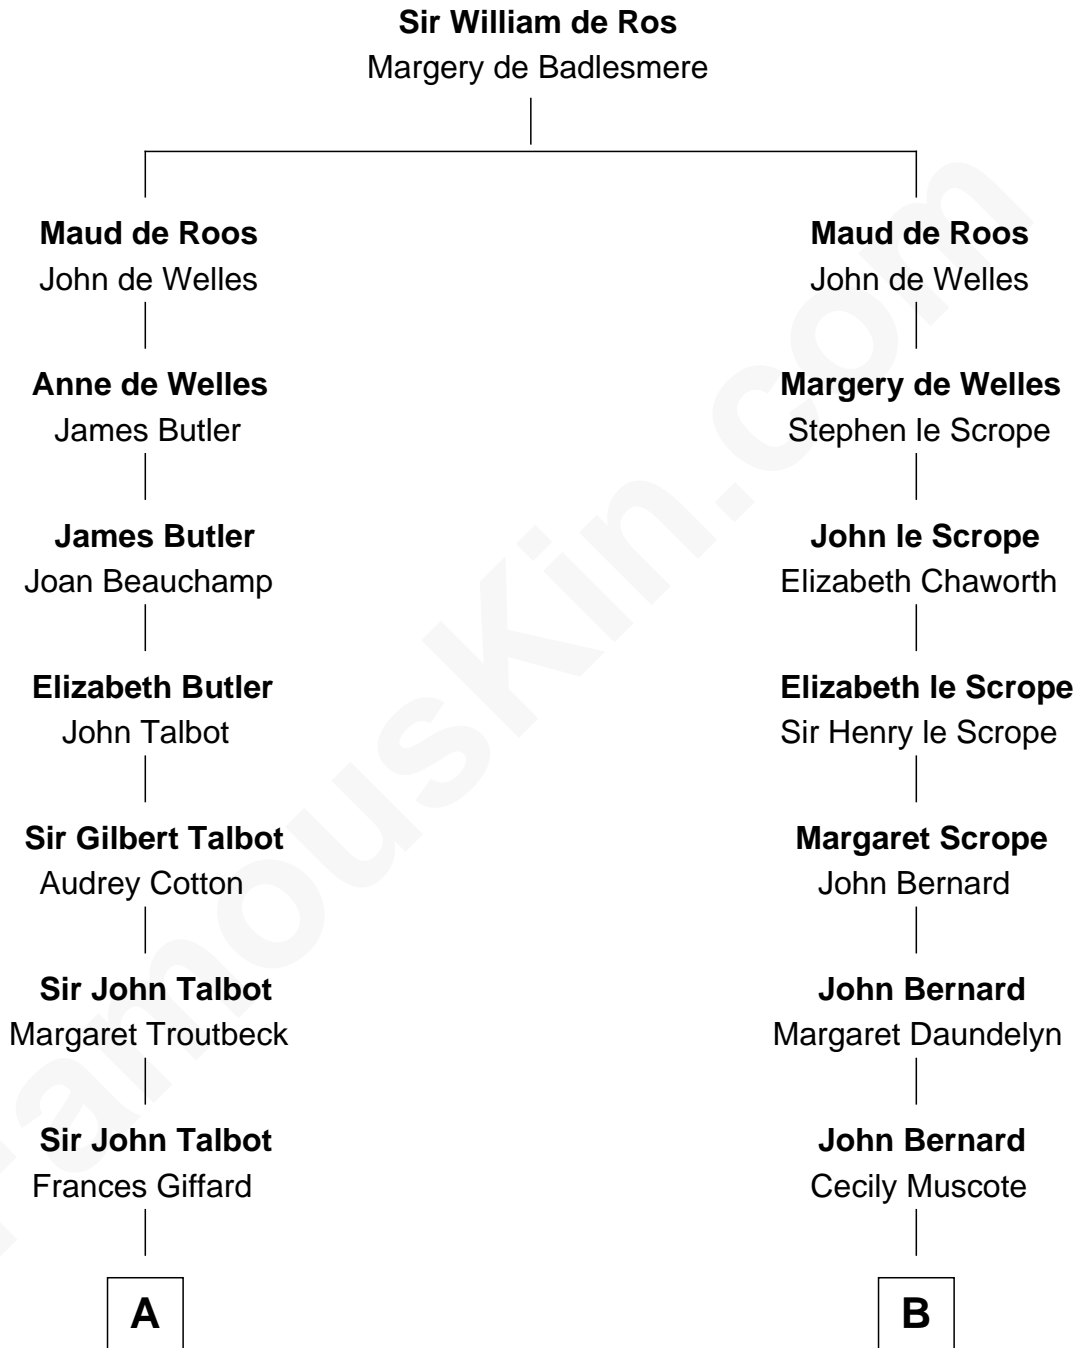

FamousKin.com
Relationship Chart of
Prince William
Prince of Wales

13th cousin 7 times removed of

Francis Lightfoot Lee
Signer of the Declaration of Independence

C

Elizabeth Bowes-Lyon

George VI, King of the United Kingdom

Elizabeth II, Queen of the United Kingdom

Prince Philip of Edinburgh

Charles III, King of the United Kingdom

Princess Diana Frances Spencer

Prince William

Prince of Wales