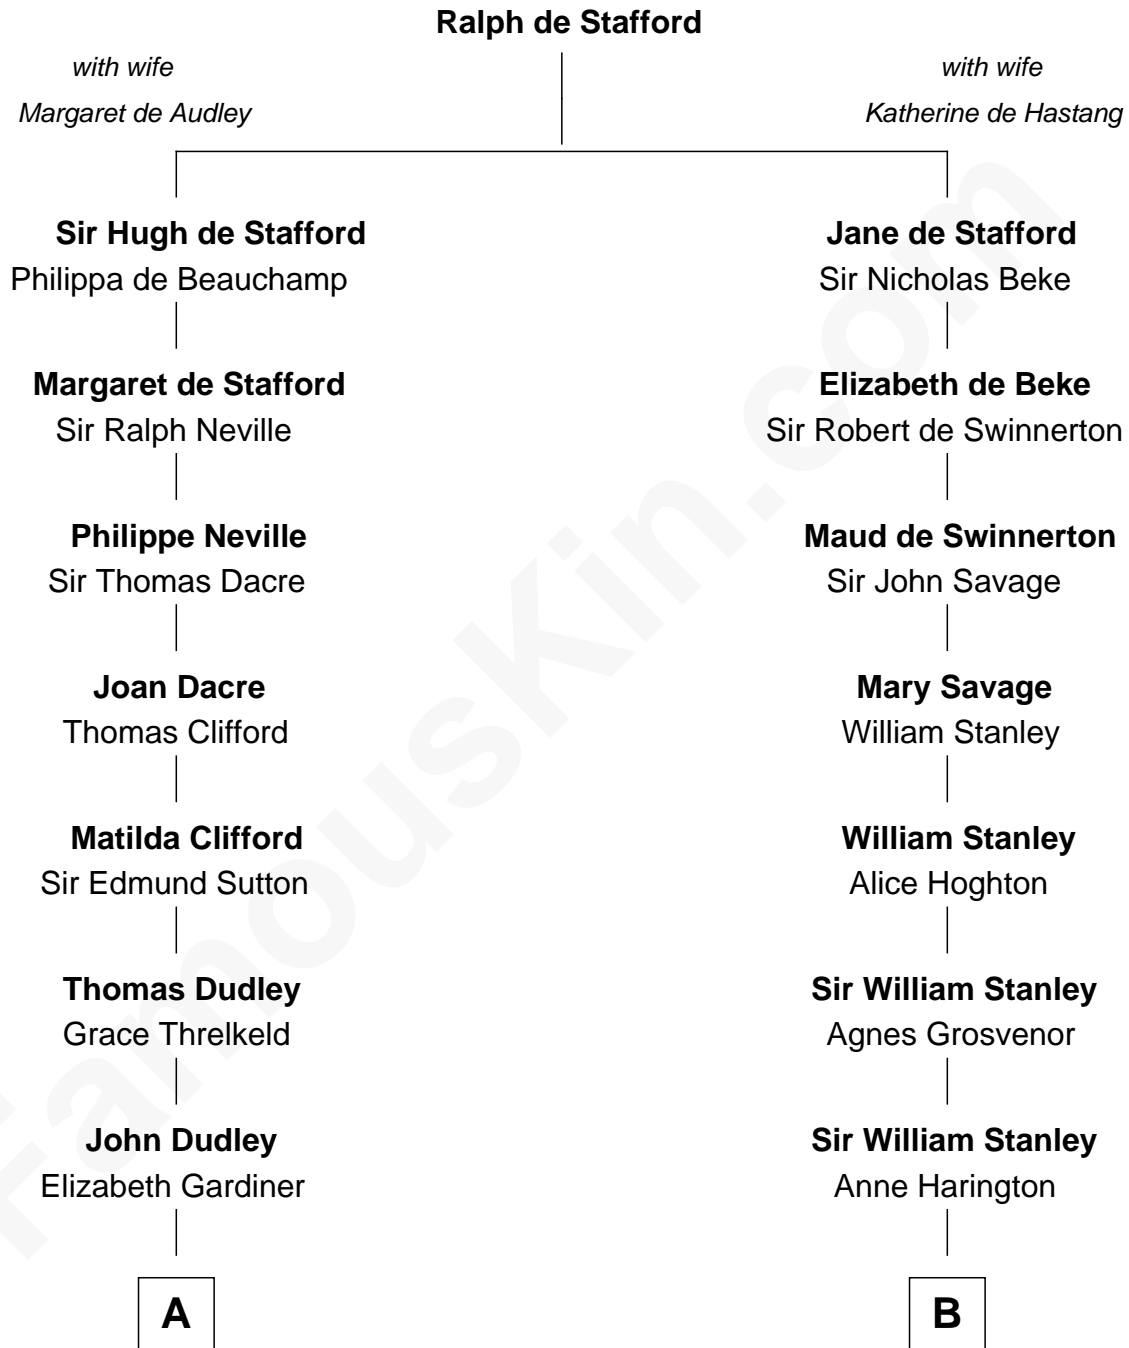

**FamousKin.com**  
**Relationship Chart of**  
**Prince William**  
*Prince of Wales*

13th cousin 6 times removed of

**Francis Lightfoot Lee**  
*Signer of the Declaration of Independence*

**C**

—  
**Edward John Spencer**  
Frances Ruth Burke Roche

—  
**Princess Diana Frances Spencer**  
Charles III, King of the United Kingdom

—  
**Prince William**  
*Prince of Wales*

FamousKin.com