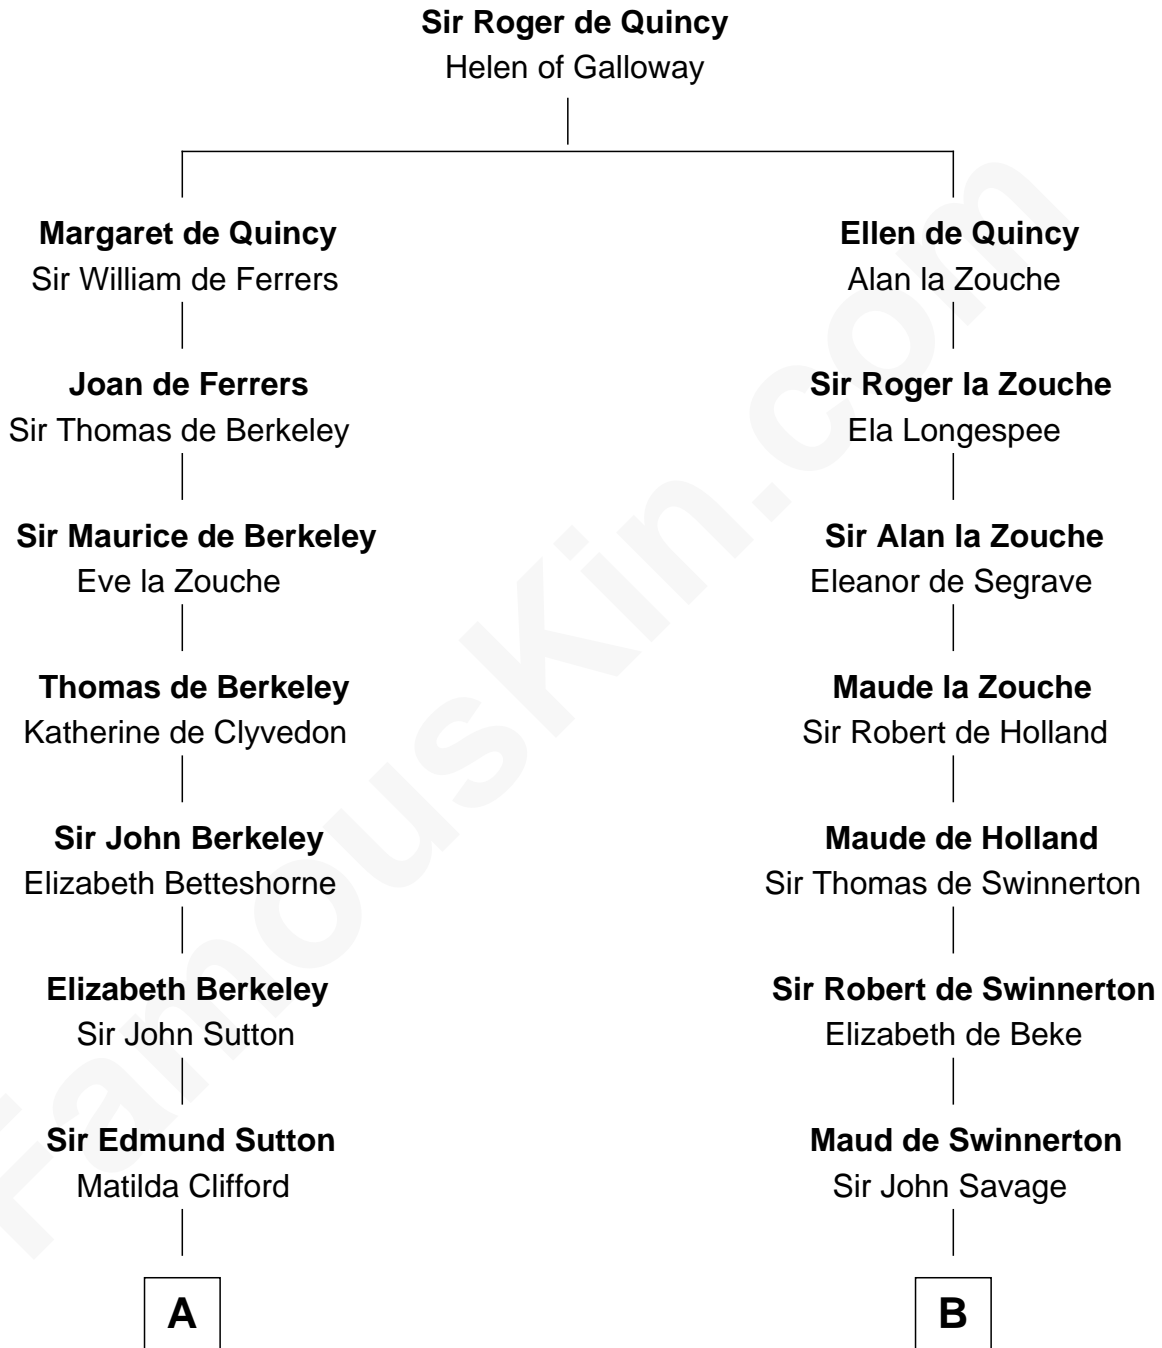

**FamousKin.com**  
**Relationship Chart of**  
**Prince William**  
*Prince of Wales*

17th cousin 4 times removed of

**Francis Lightfoot Lee**  
*Signer of the Declaration of Independence*

**C**

—  
**Charles Robert Spencer**

Margaret Baring

—  
**Albert Edward John Spencer**

Cynthia Elinor Beatrix Hamilton

—  
**Edward John Spencer**

Frances Ruth Burke Roche

—  
**Princess Diana Frances Spencer**

Charles III, King of the United Kingdom

—  
**Prince William**

*Prince of Wales*