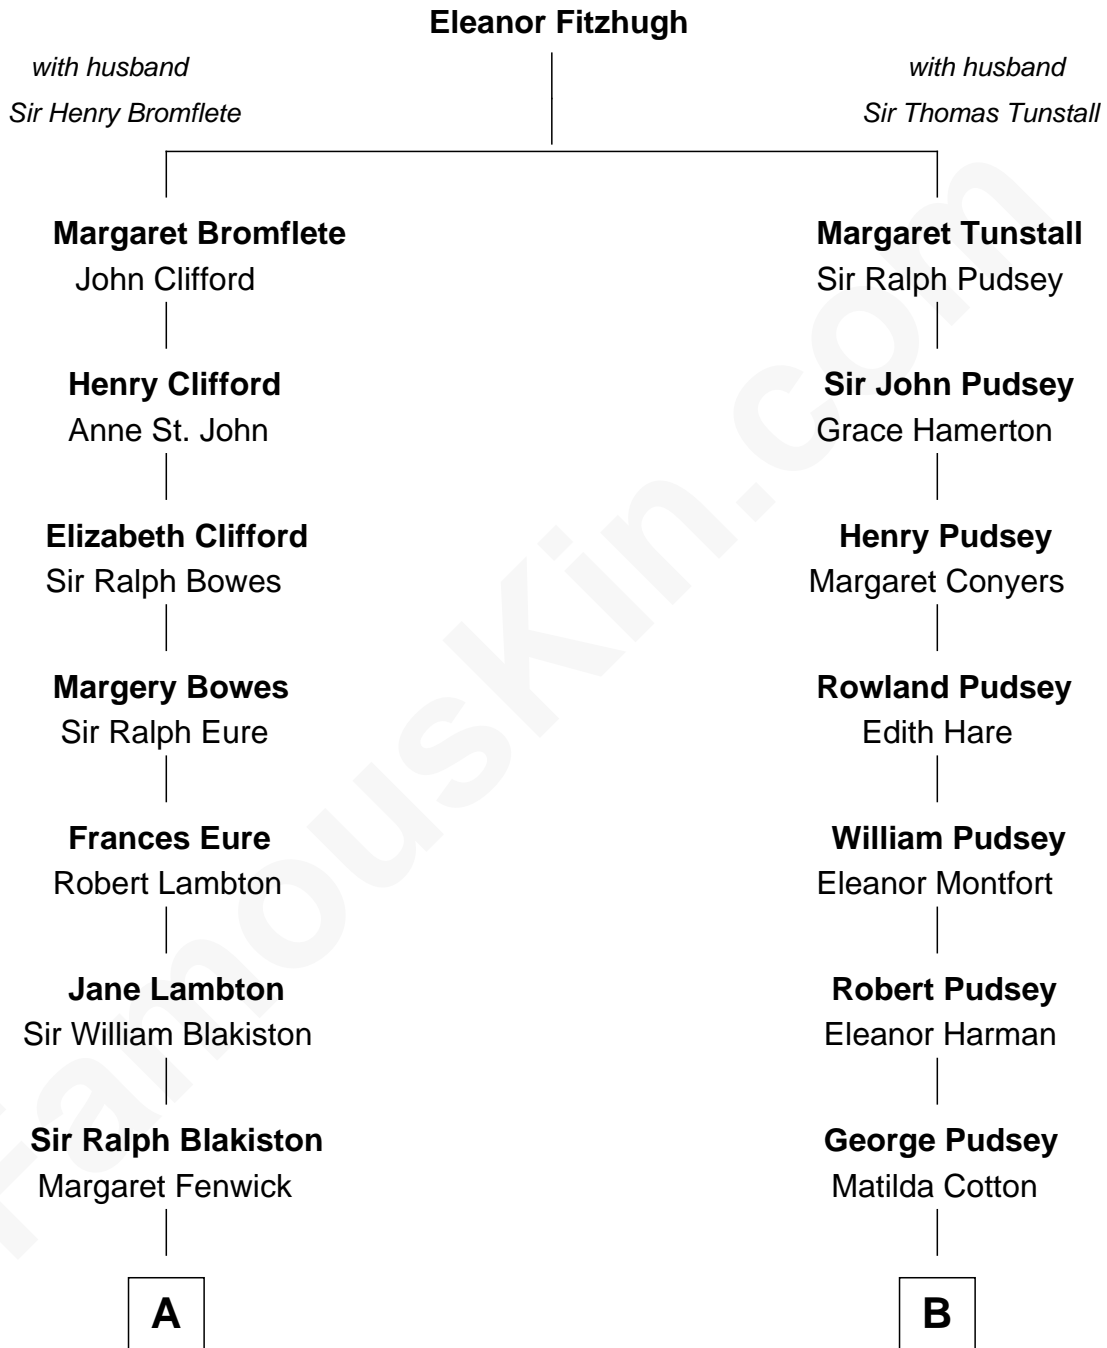

FamousKin.com

Relationship Chart of

Prince William

Prince of Wales

12th cousin 6 times removed of

Francis Lightfoot Lee
Signer of the Declaration of Independence

A

Sir Francis Blakiston

Ann Bowes

Elizabeth Blakiston

Sir William Bowes

Sir George Bowes

Mary Gilbert

Mary Eleanor Bowes

John Lyon

Thomas Lyon-Bowes