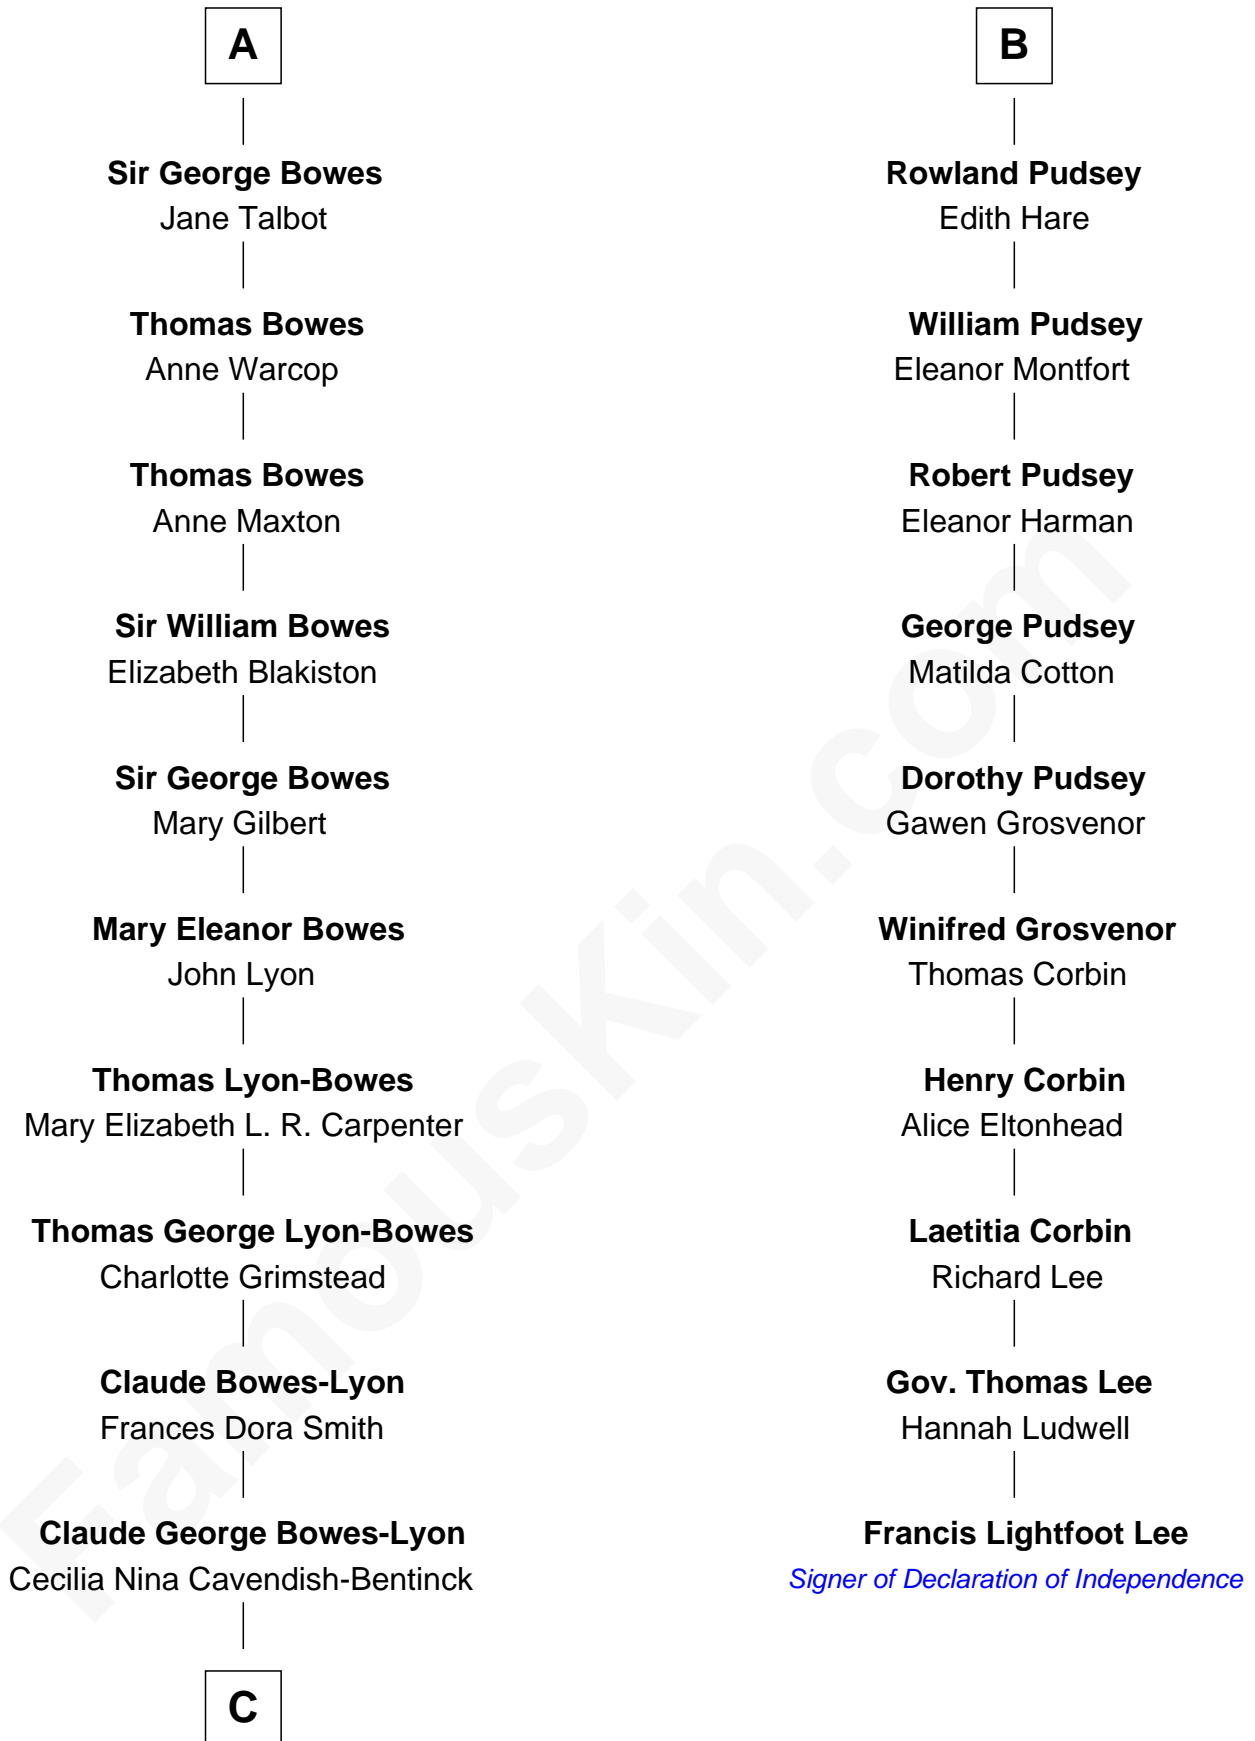

FamousKin.com Relationship Chart of

Prince William

Prince of Wales

16th cousin 4 times removed of

Francis Lightfoot Lee

Signer of the Declaration of Independence

Sir John Marmion

Maud de Furnival

C

Elizabeth Bowes-Lyon

George VI, King of the United Kingdom

Elizabeth II, Queen of the United Kingdom

Prince Philip of Edinburgh

Charles III, King of the United Kingdom

Princess Diana Frances Spencer

Prince William