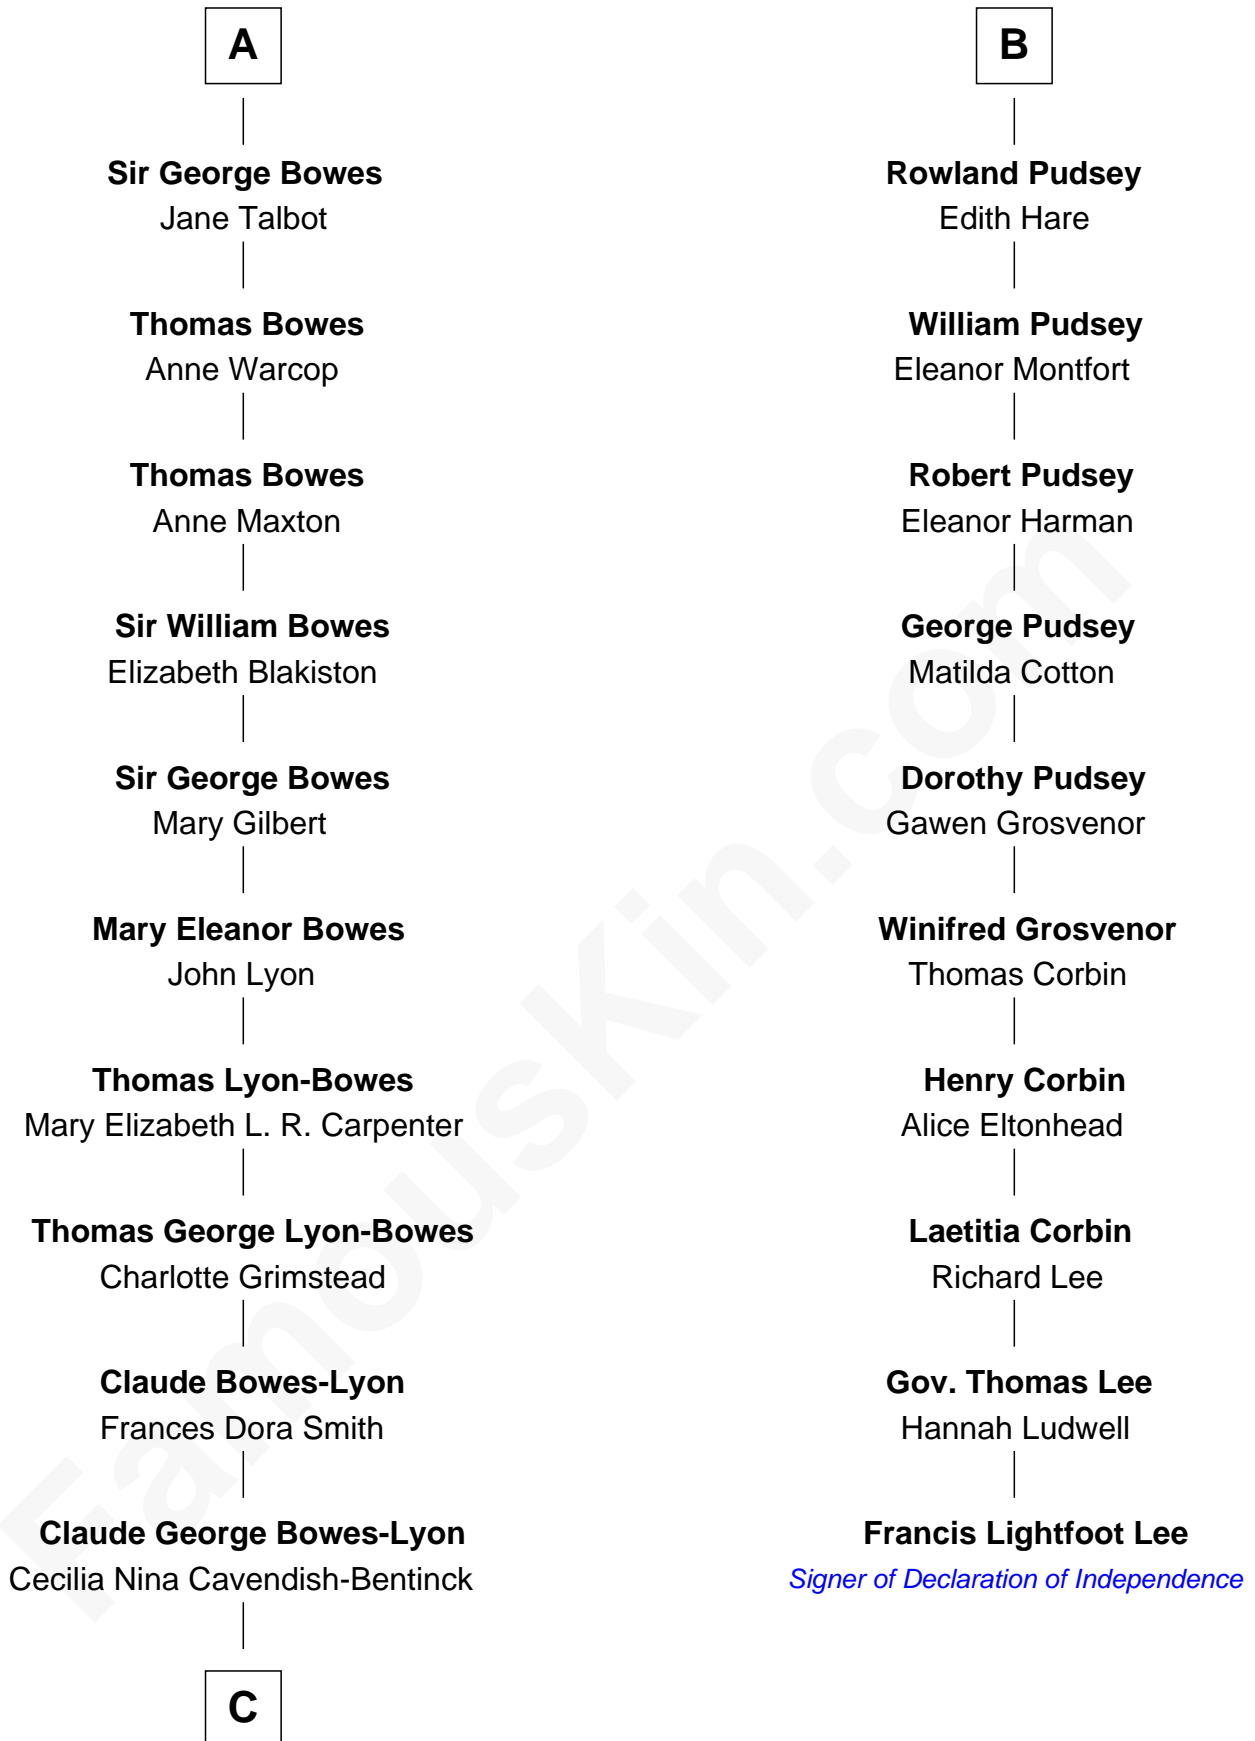

FamousKin.com
Relationship Chart of
Prince William
Prince of Wales

16th cousin 4 times removed of

Francis Lightfoot Lee
Signer of the Declaration of Independence

C

Elizabeth Bowes-Lyon

George VI, King of the United Kingdom

Elizabeth II, Queen of the United Kingdom

Prince Philip of Edinburgh

Charles III, King of the United Kingdom

Princess Diana Frances Spencer

Prince William

Prince of Wales