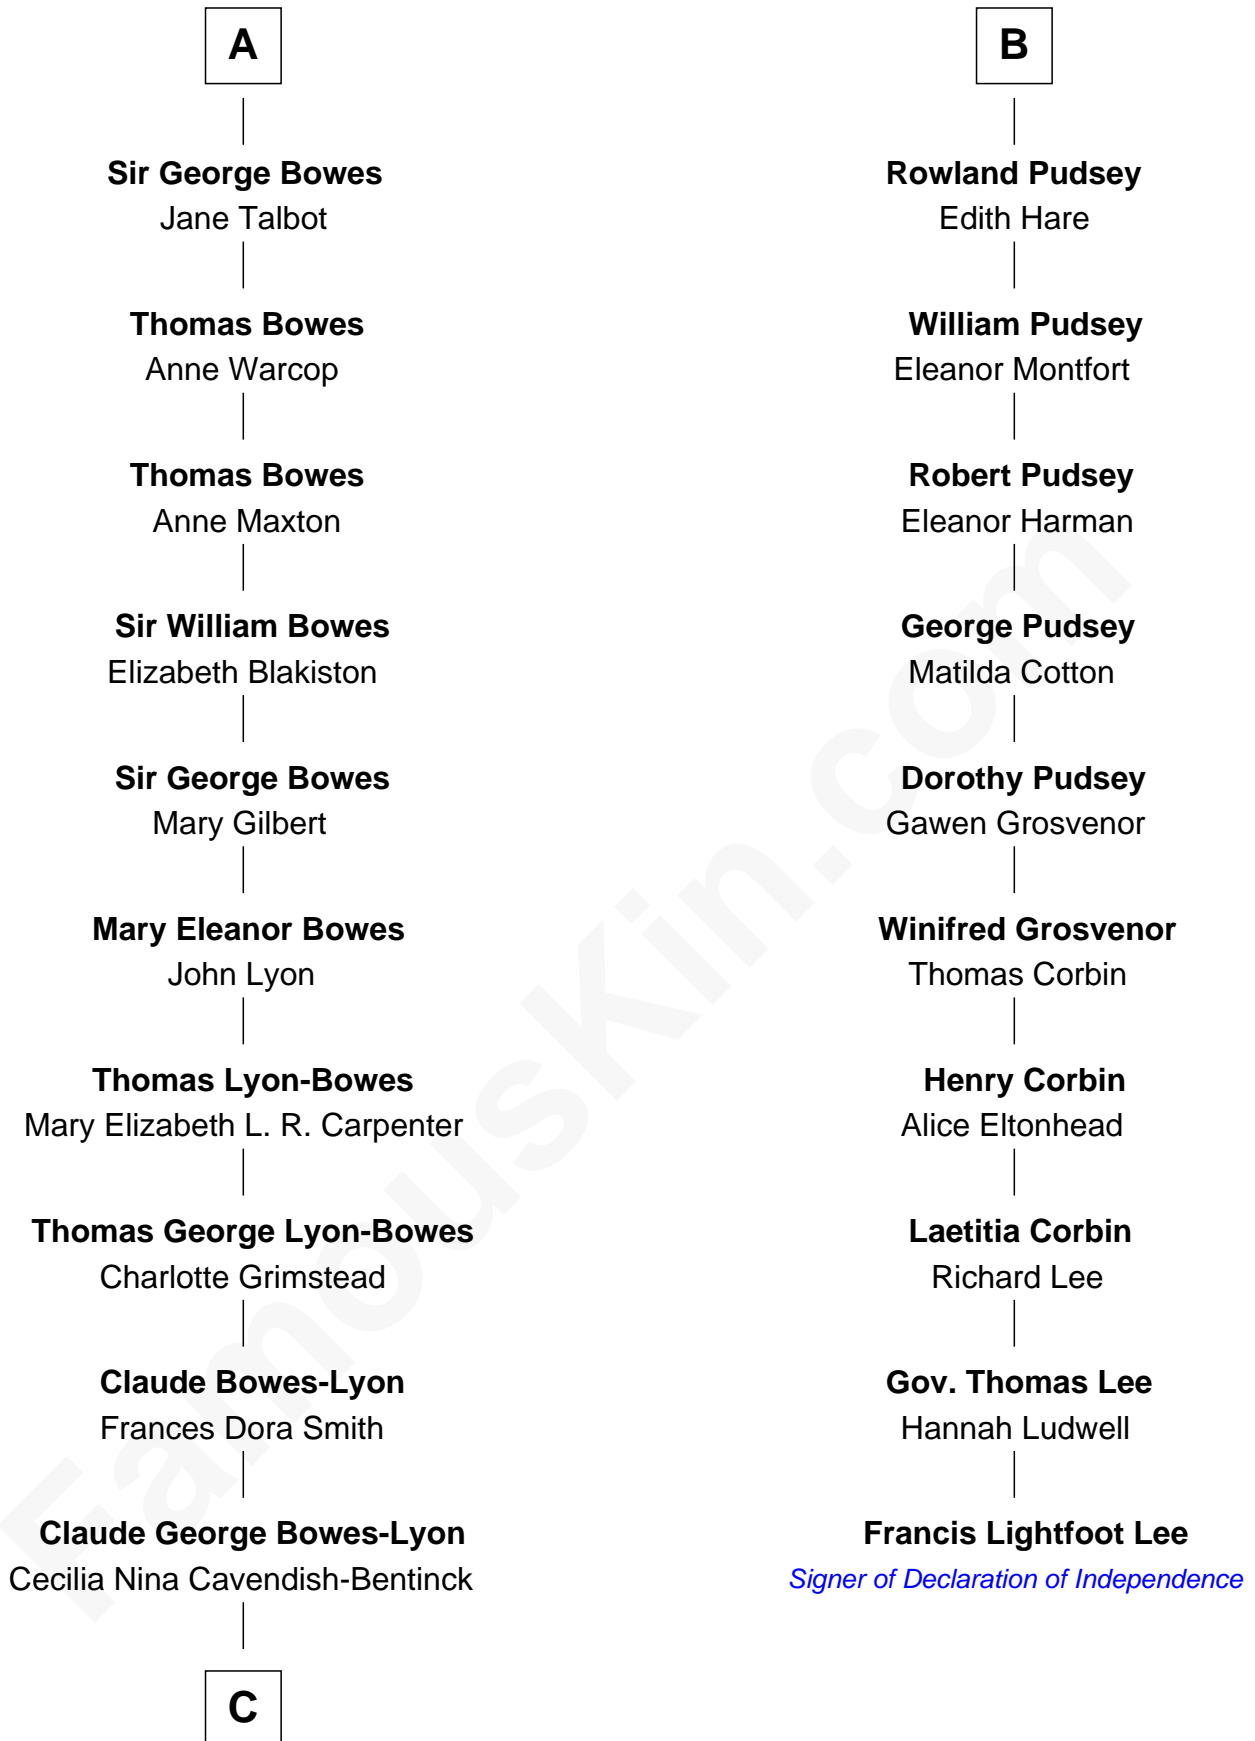

FamousKin.com Relationship Chart of

Prince William

Prince of Wales

16th cousin 4 times removed of

Francis Lightfoot Lee

Signer of the Declaration of Independence

Sir John Bulmer

C

Elizabeth Bowes-Lyon

George VI, King of the United Kingdom

Elizabeth II, Queen of the United Kingdom

Prince Philip of Edinburgh

Charles III, King of the United Kingdom

Princess Diana Frances Spencer

Prince William