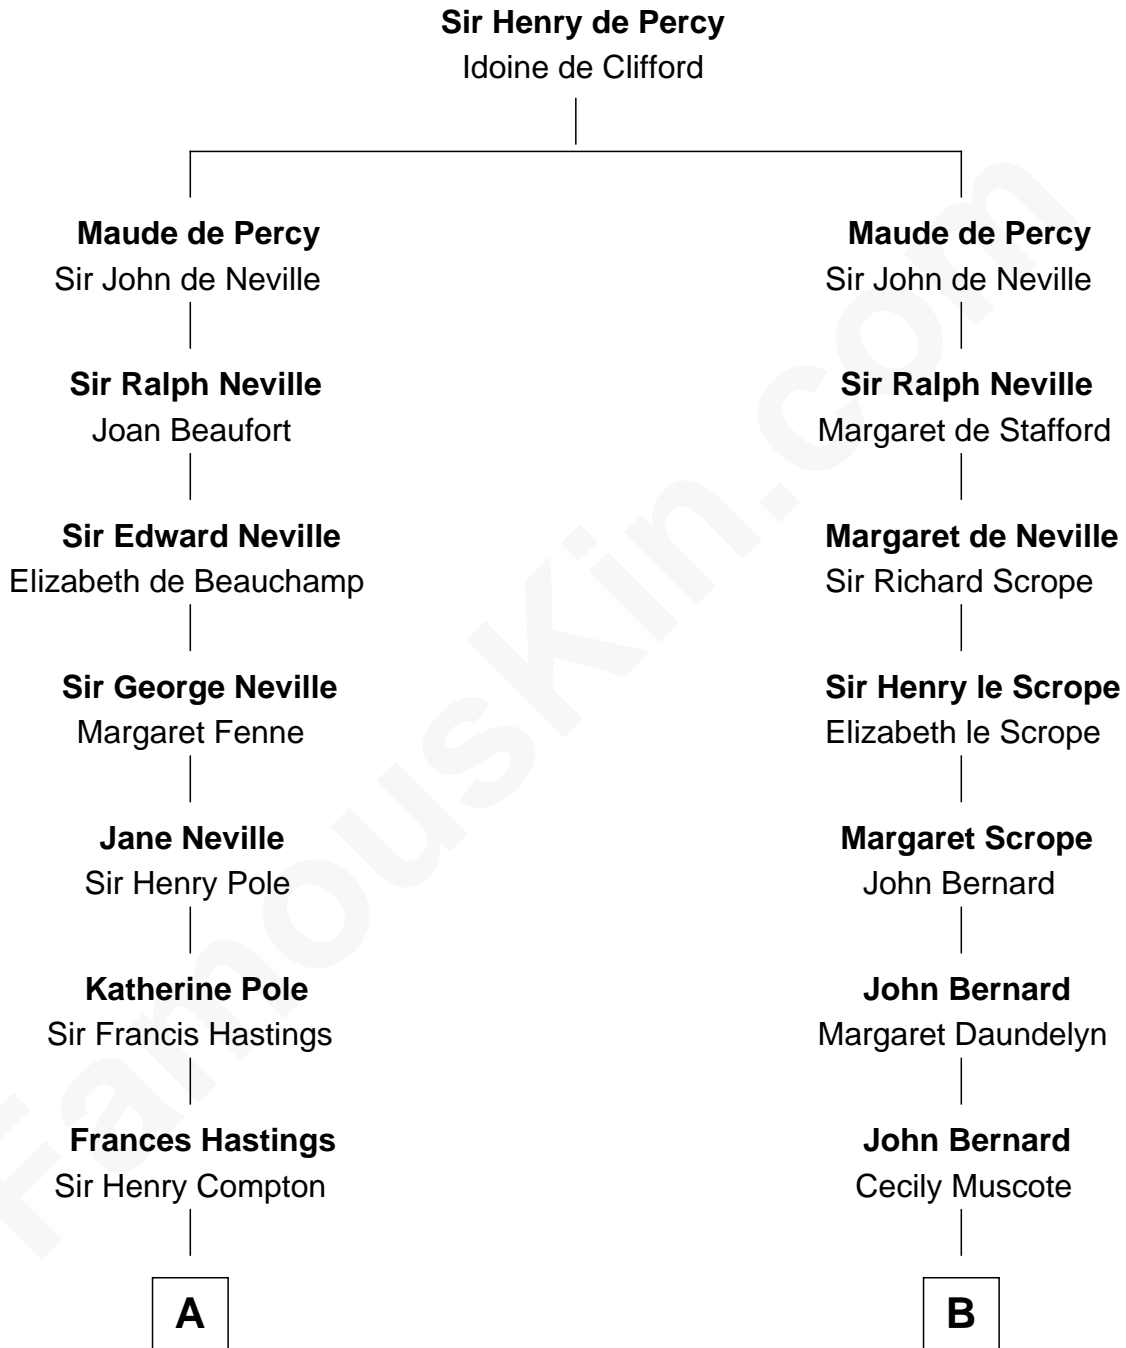

**FamousKin.com**  
**Relationship Chart of**  
**Prince William**  
*Prince of Wales*

13th cousin 6 times removed of

**Francis Lightfoot Lee**  
*Signer of the Declaration of Independence*

**C**

—  
**Edward John Spencer**  
Frances Ruth Burke Roche

—  
**Princess Diana Frances Spencer**  
Charles III, King of the United Kingdom

—  
**Prince William**  
*Prince of Wales*

FamousKin.com