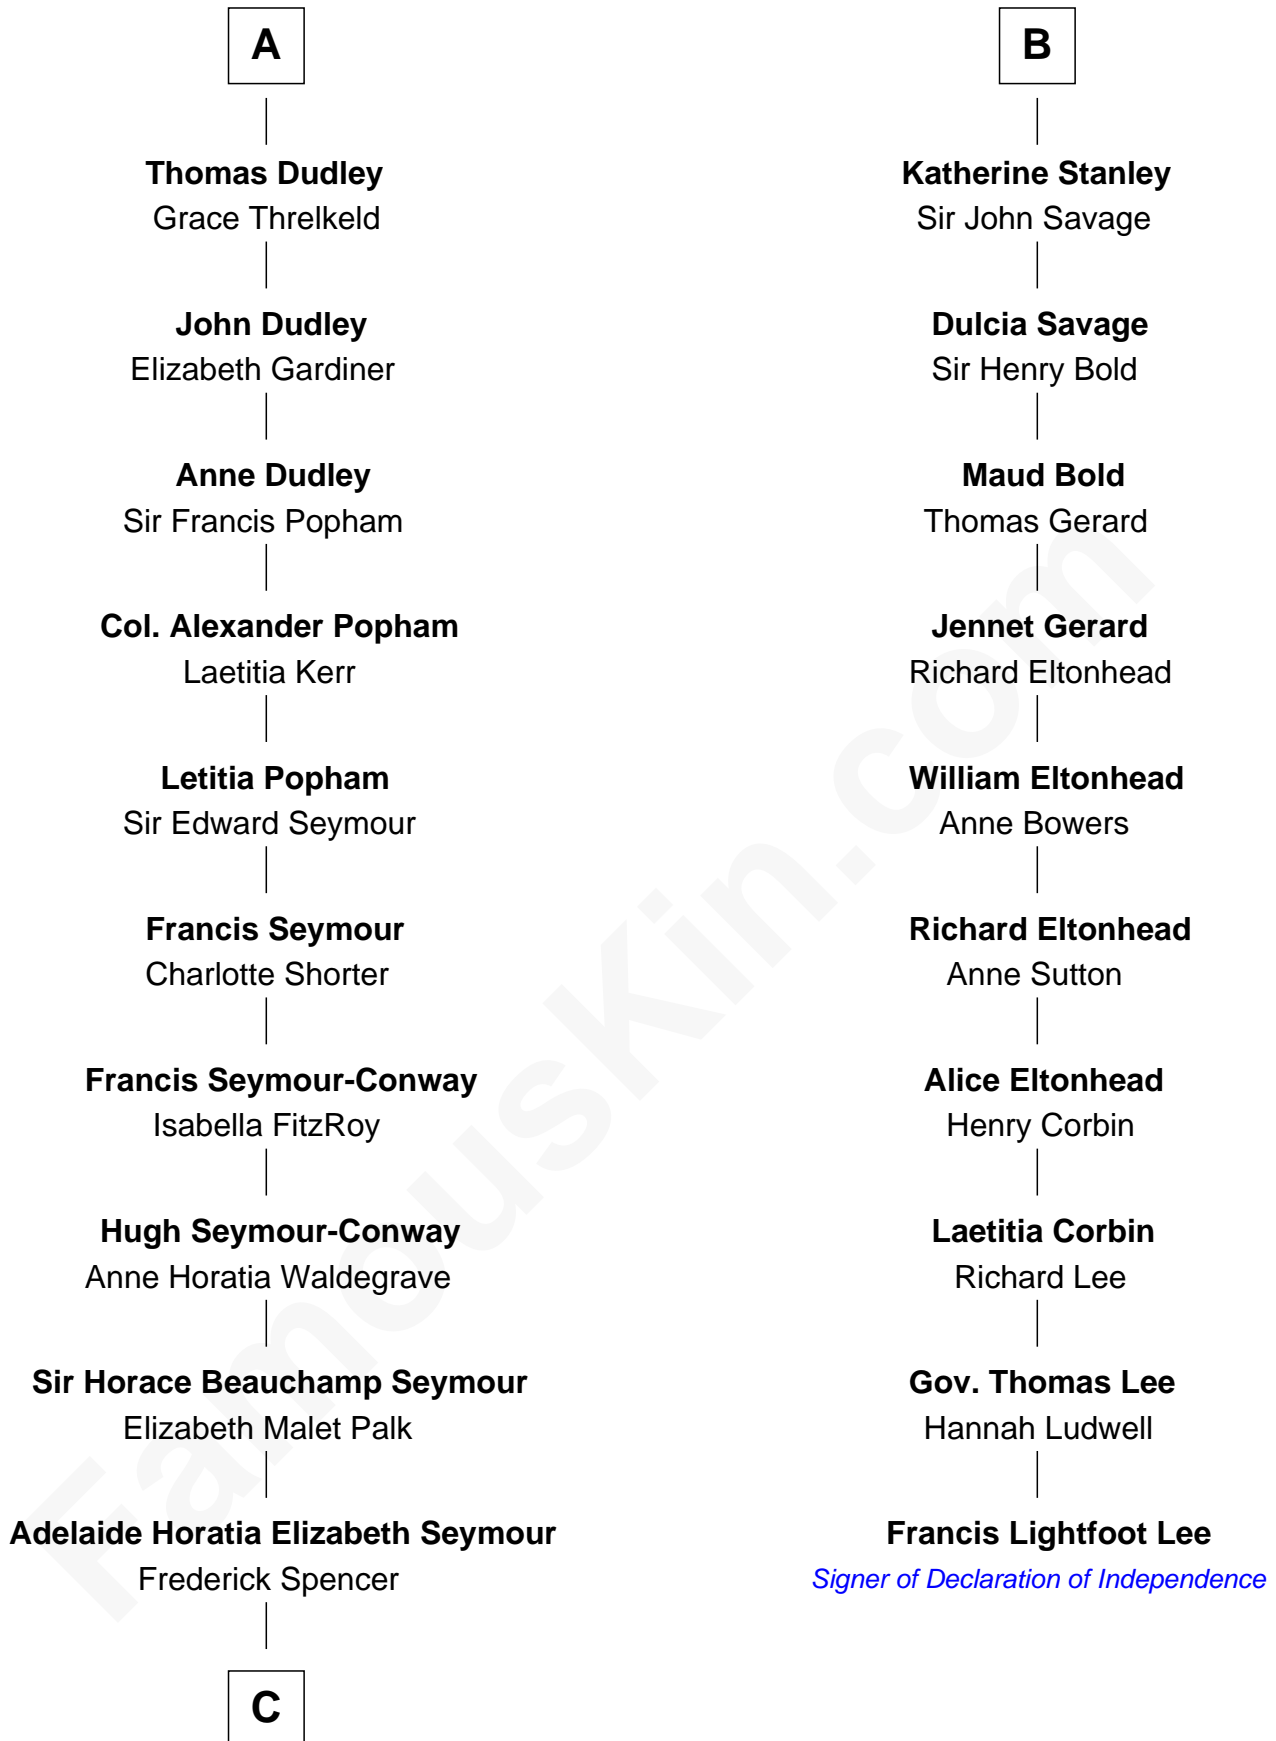

FamousKin.com
Relationship Chart of
Prince William
Prince of Wales

16th cousin 5 times removed of

Francis Lightfoot Lee
Signer of the Declaration of Independence

C

—
Charles Robert Spencer

Margaret Baring

—
Albert Edward John Spencer

Cynthia Elinor Beatrix Hamilton

—
Edward John Spencer

Frances Ruth Burke Roche

—
Princess Diana Frances Spencer

Charles III, King of the United Kingdom

—
Prince William

Prince of Wales