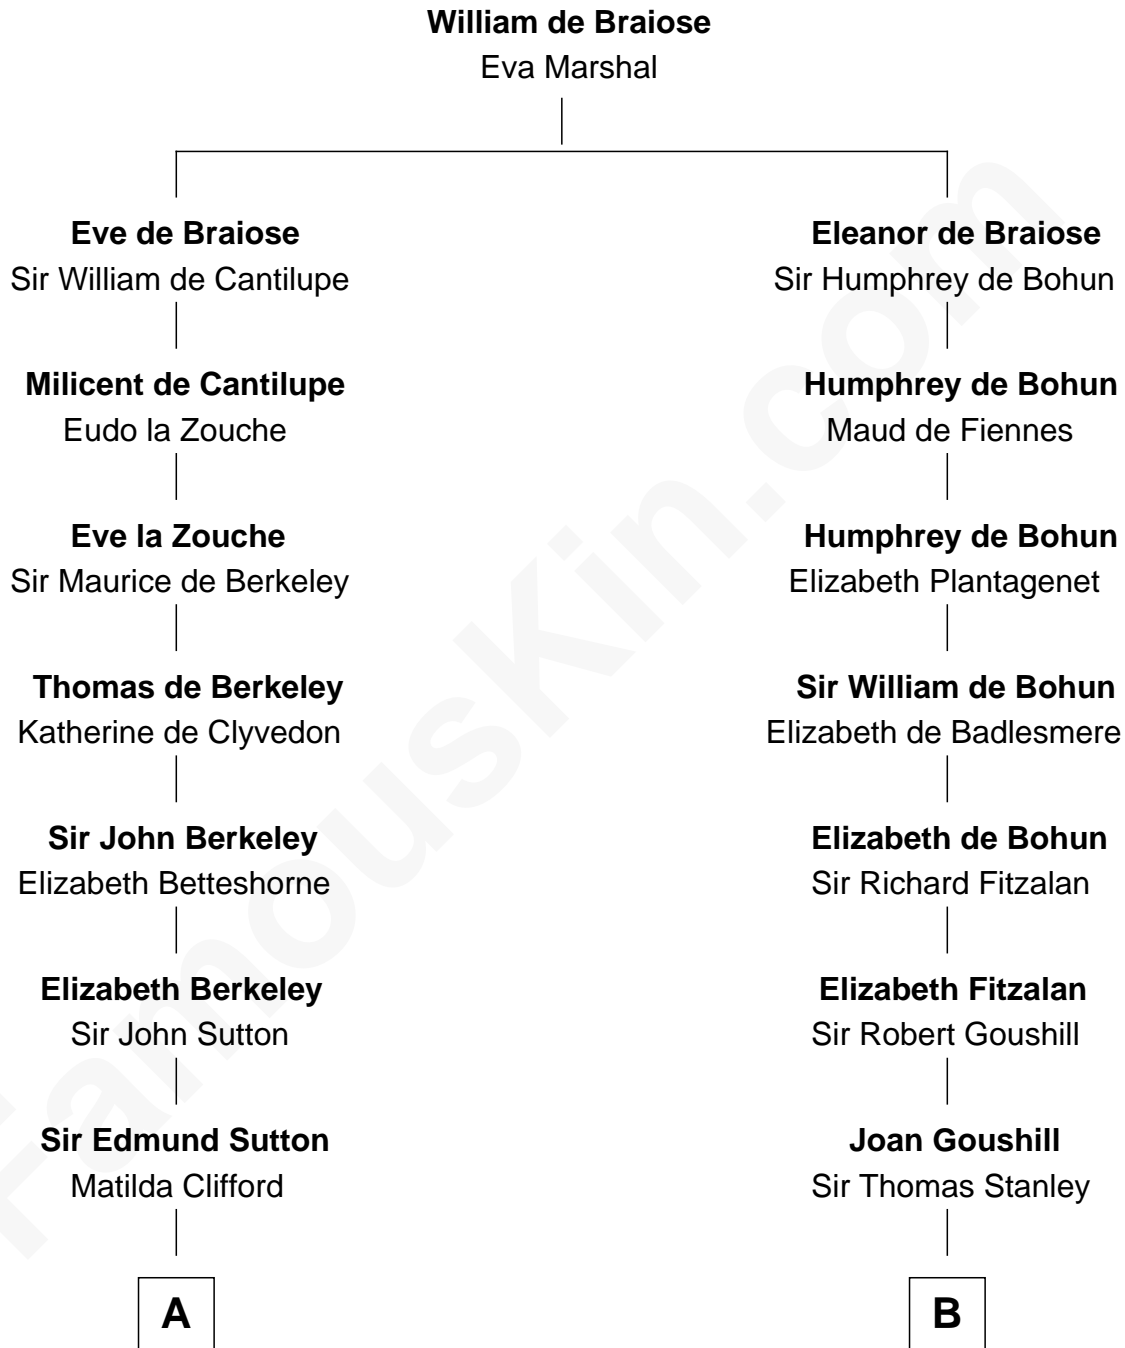

FamousKin.com
Relationship Chart of
Prince William
Prince of Wales

16th cousin 5 times removed of

Francis Lightfoot Lee
Signer of the Declaration of Independence

C

—
Charles Robert Spencer

Margaret Baring

—
Albert Edward John Spencer

Cynthia Elinor Beatrix Hamilton

—
Edward John Spencer

Frances Ruth Burke Roche

—
Princess Diana Frances Spencer

Charles III, King of the United Kingdom

—
Prince William

Prince of Wales