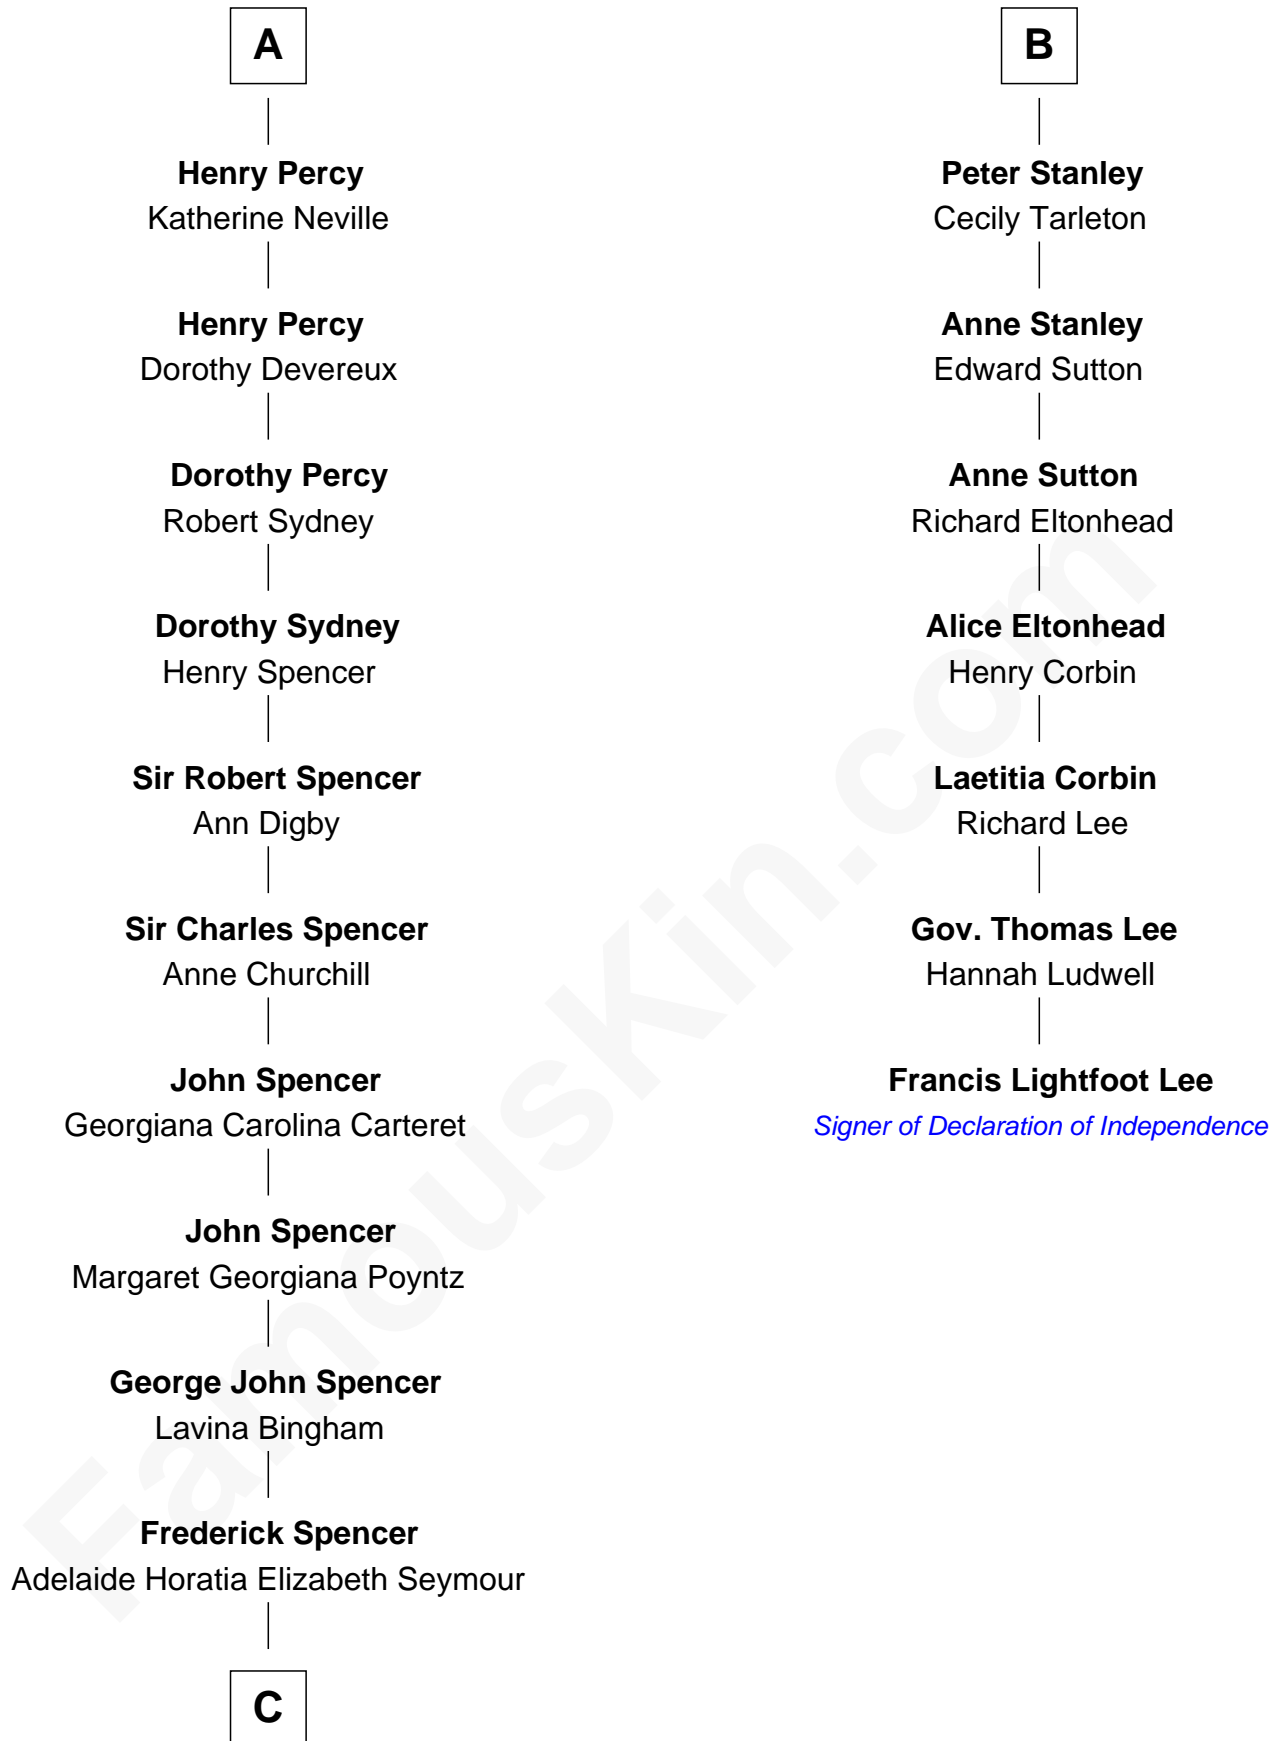

**FamousKin.com**  
**Relationship Chart of**  
**Prince William**  
*Prince of Wales*

13th cousin 8 times removed of

**Francis Lightfoot Lee**  
*Signer of the Declaration of Independence*

**C**

—  
**Charles Robert Spencer**

Margaret Baring

—  
**Albert Edward John Spencer**

Cynthia Elinor Beatrix Hamilton

—  
**Edward John Spencer**

Frances Ruth Burke Roche

—  
**Princess Diana Frances Spencer**

Charles III, King of the United Kingdom

—  
**Prince William**

*Prince of Wales*