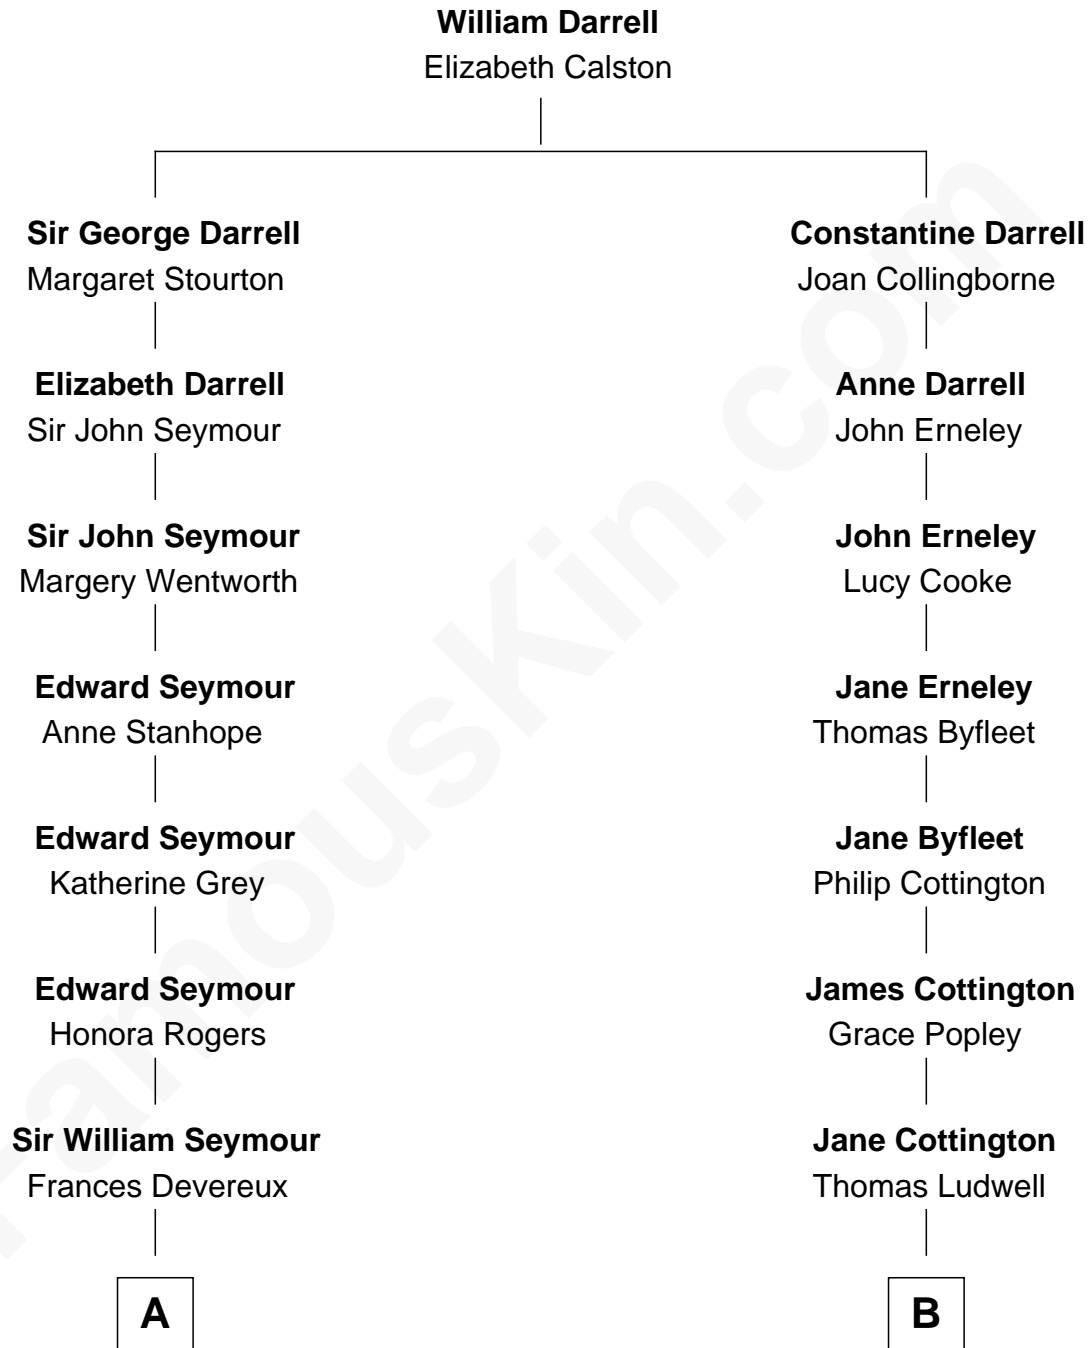

FamousKin.com
Relationship Chart of
Prince William
Prince of Wales

10th cousin 8 times removed of

Francis Lightfoot Lee
Signer of the Declaration of Independence

A

Jane Seymour
Charles Boyle

Charles Boyle
Jullana Noel