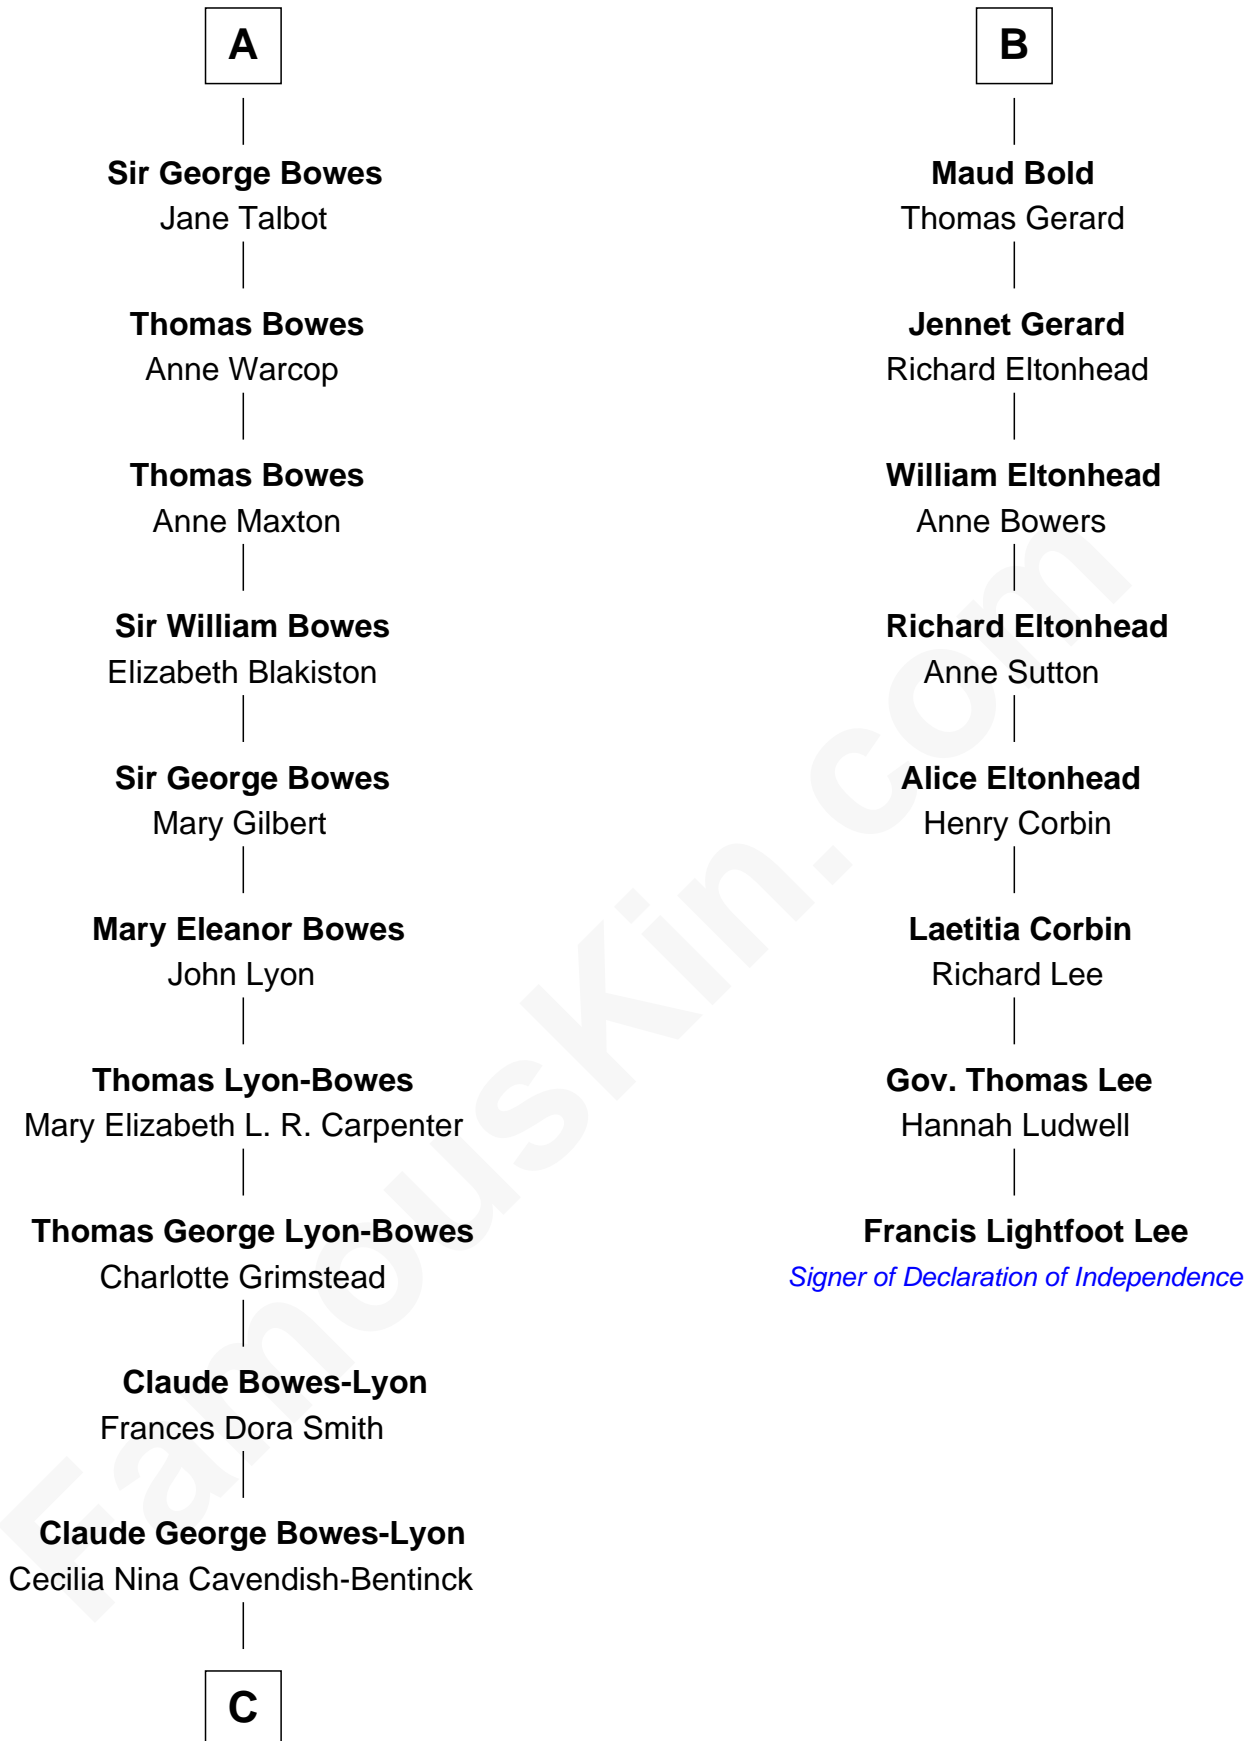

# FamousKin.com Relationship Chart of

**Prince William**

*Prince of Wales*

14th cousin 6 times removed of

**Francis Lightfoot Lee**

*Signer of the Declaration of Independence*

**Richard Fitzalan**

Alice de Saluzzo

**C**

**Elizabeth Bowes-Lyon**

George VI, King of the United Kingdom

**Elizabeth II, Queen of the United Kingdom**

Prince Philip of Edinburgh

**Charles III, King of the United Kingdom**

Princess Diana Frances Spencer

**Prince William**

*Prince of Wales*