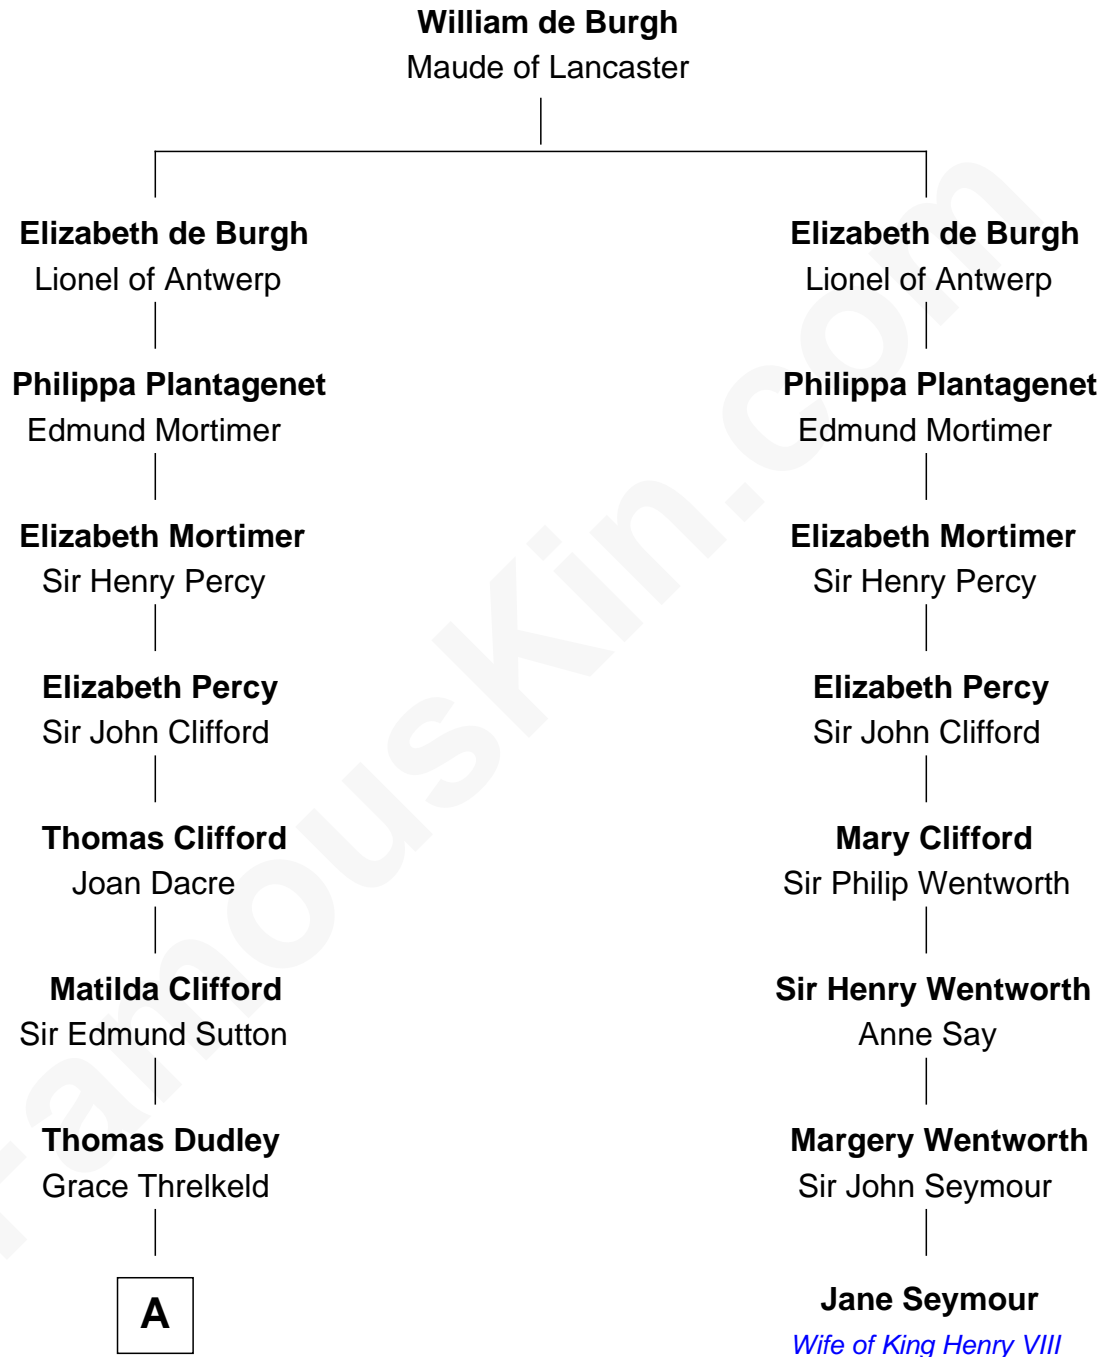

FamousKin.com
Relationship Chart of
Prince William
Prince of Wales

7th cousin 13 times removed of

Jane Seymour
3rd Wife of King Henry VIII

A

John Dudley

Elizabeth Gardiner

Anne Dudley

Sir Francis Popham

Col. Alexander Popham

Laetitia Kerr

Letitia Popham

Sir Edward Seymour

Francis Seymour

Charlotte Shorter

Francis Seymour-Conway

Isabella FitzRoy