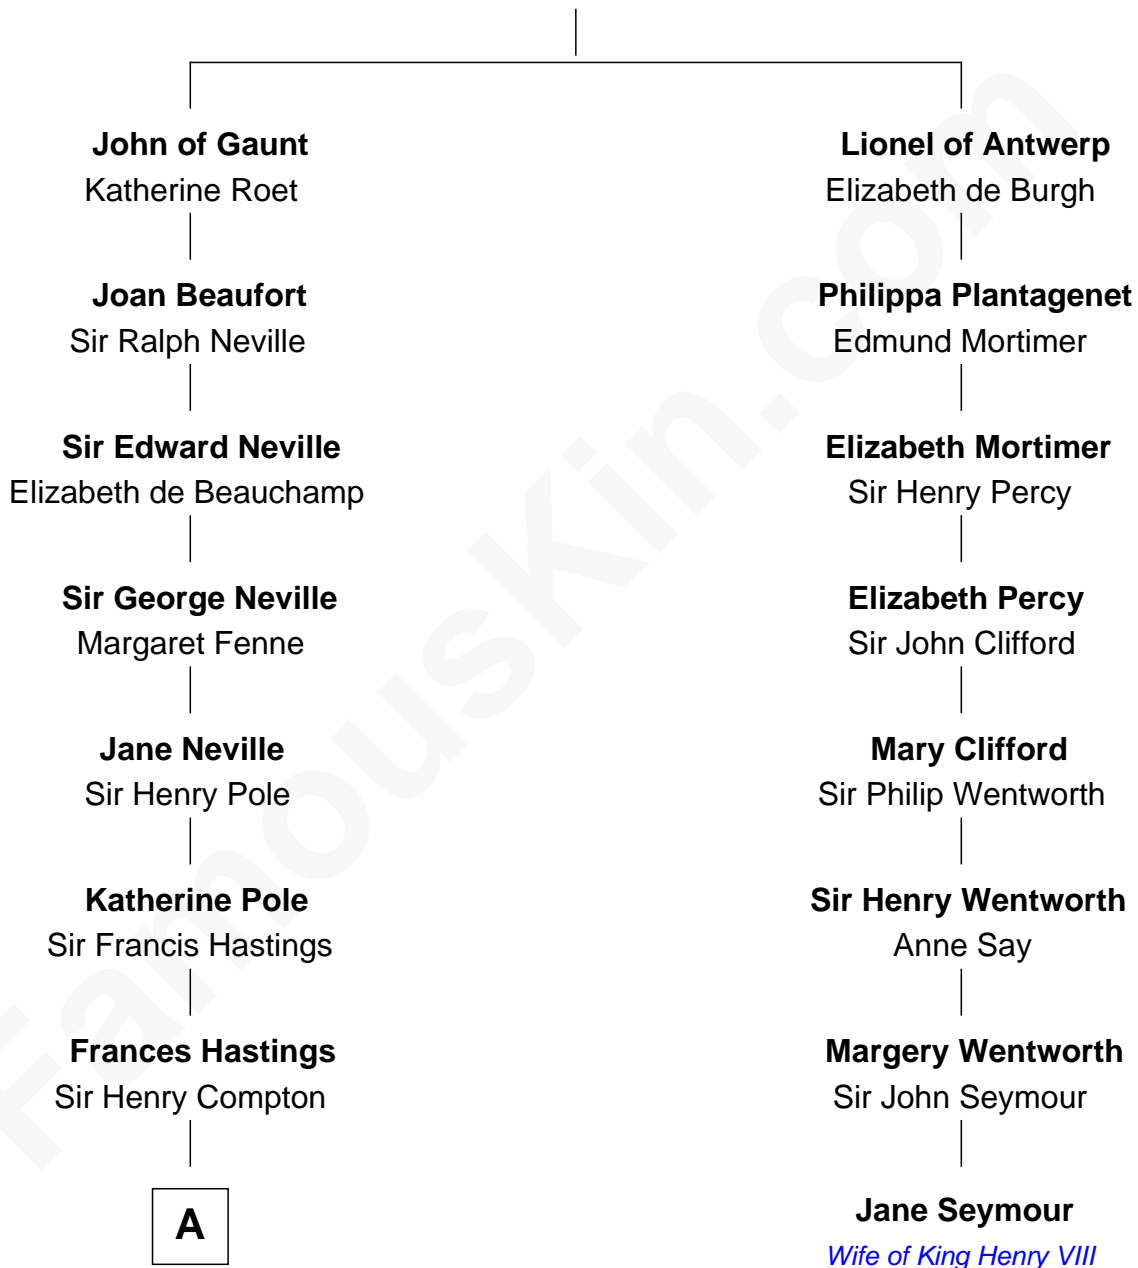

# FamousKin.com Relationship Chart of

**Prince William**

*Prince of Wales*

7th cousin 12 times removed of

**Jane Seymour**

*3rd Wife of King Henry VIII*

**Edward III, King of England**

Philippa of Hainault

**A**

**Margaret Compton**

Henry Mordaunt

**Sir John Mordaunt**

Elizabeth Howard

**John Mordaunt**

Elizabeth Carey

**Lewis Mordaunt**

Mary Collyer

**Anna Maria Mordaunt**

Stephen Poyntz

**Margaret Georgiana Poyntz**

John Spencer

**George John Spencer**

Lavina Bingham

**Frederick Spencer**

—  
**Princess Diana Frances Spencer**  
Charles III, King of the United Kingdom

—  
**Prince William**  
*Prince of Wales*

FamousKin.com