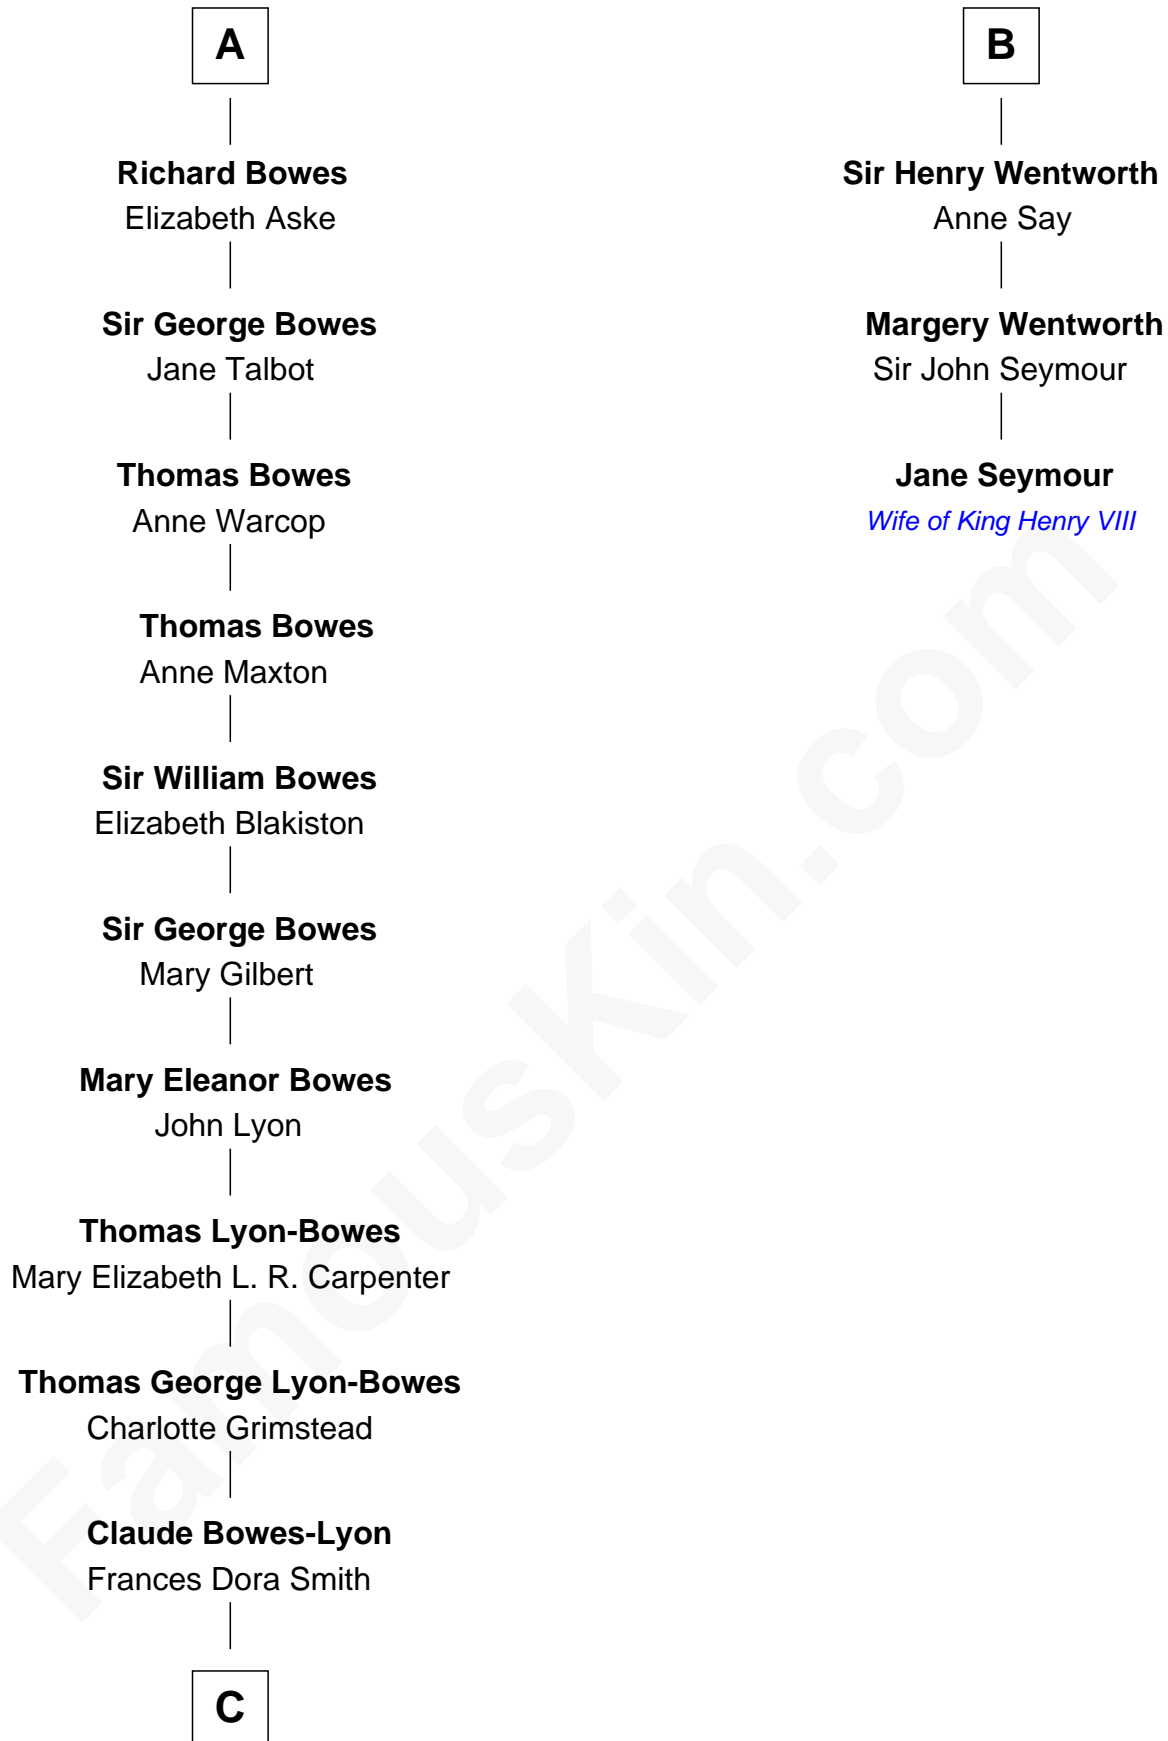

FamousKin.com Relationship Chart of

Prince William

Prince of Wales

9th cousin 12 times removed of

Jane Seymour

3rd Wife of King Henry VIII

C

Claude George Bowes-Lyon
Cecilia Nina Cavendish-Bentinck

Elizabeth Bowes-Lyon
George VI, King of the United Kingdom

Elizabeth II, Queen of the United Kingdom
Prince Philip of Edinburgh

Charles III, King of the United Kingdom
Princess Diana Frances Spencer

Prince William
Prince of Wales