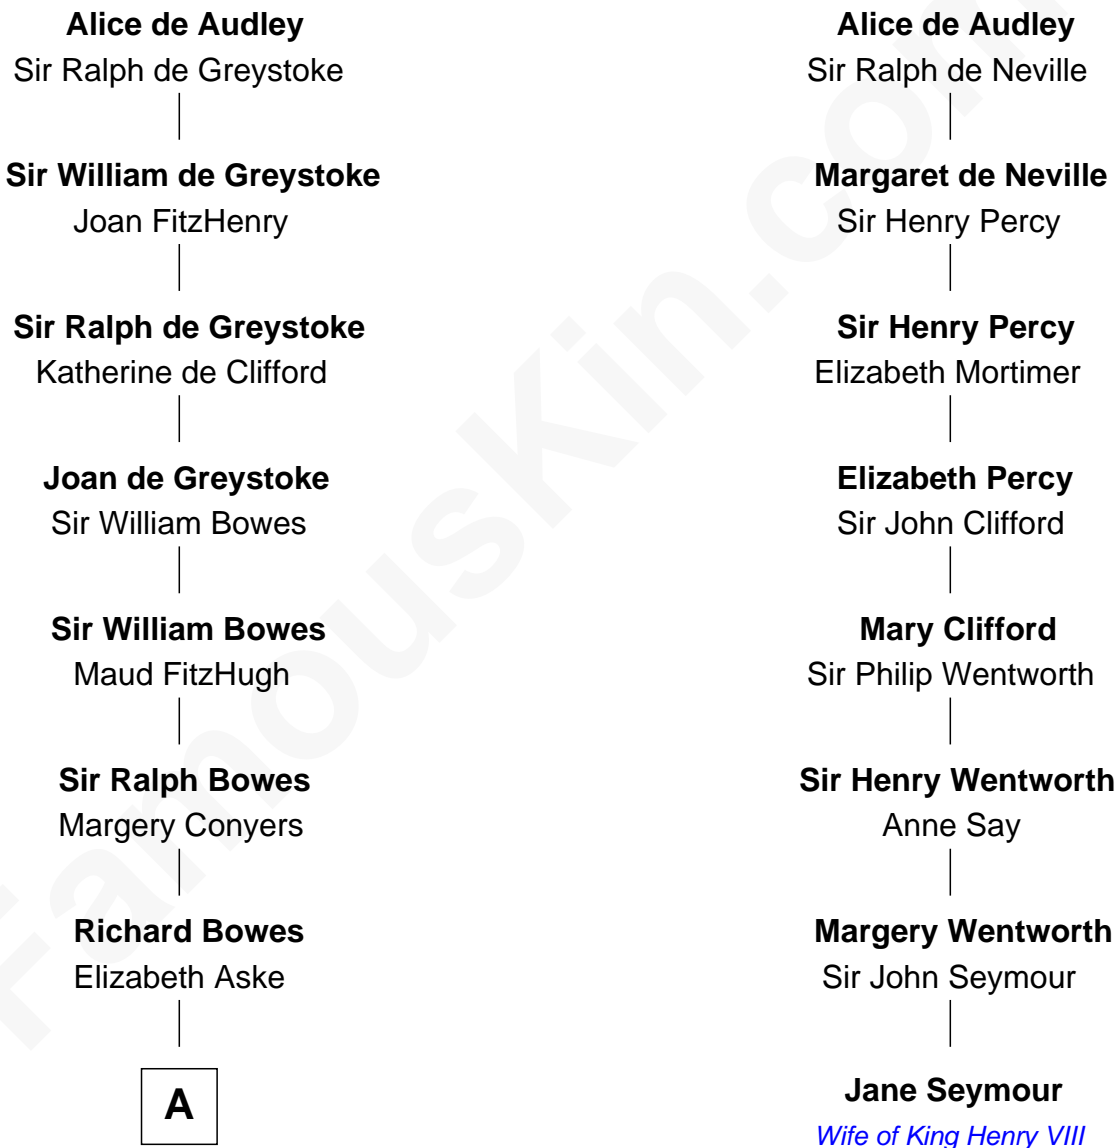

FamousKin.com Relationship Chart of

Prince William

Prince of Wales

7th cousin 13 times removed of

Jane Seymour

3rd Wife of King Henry VIII

Sir Hugh I de Audley

Iseult de Mortimer

B

Elizabeth Bowes-Lyon

George VI, King of the United Kingdom

Elizabeth II, Queen of the United Kingdom

Prince Philip of Edinburgh

Charles III, King of the United Kingdom

Princess Diana Frances Spencer

Prince William