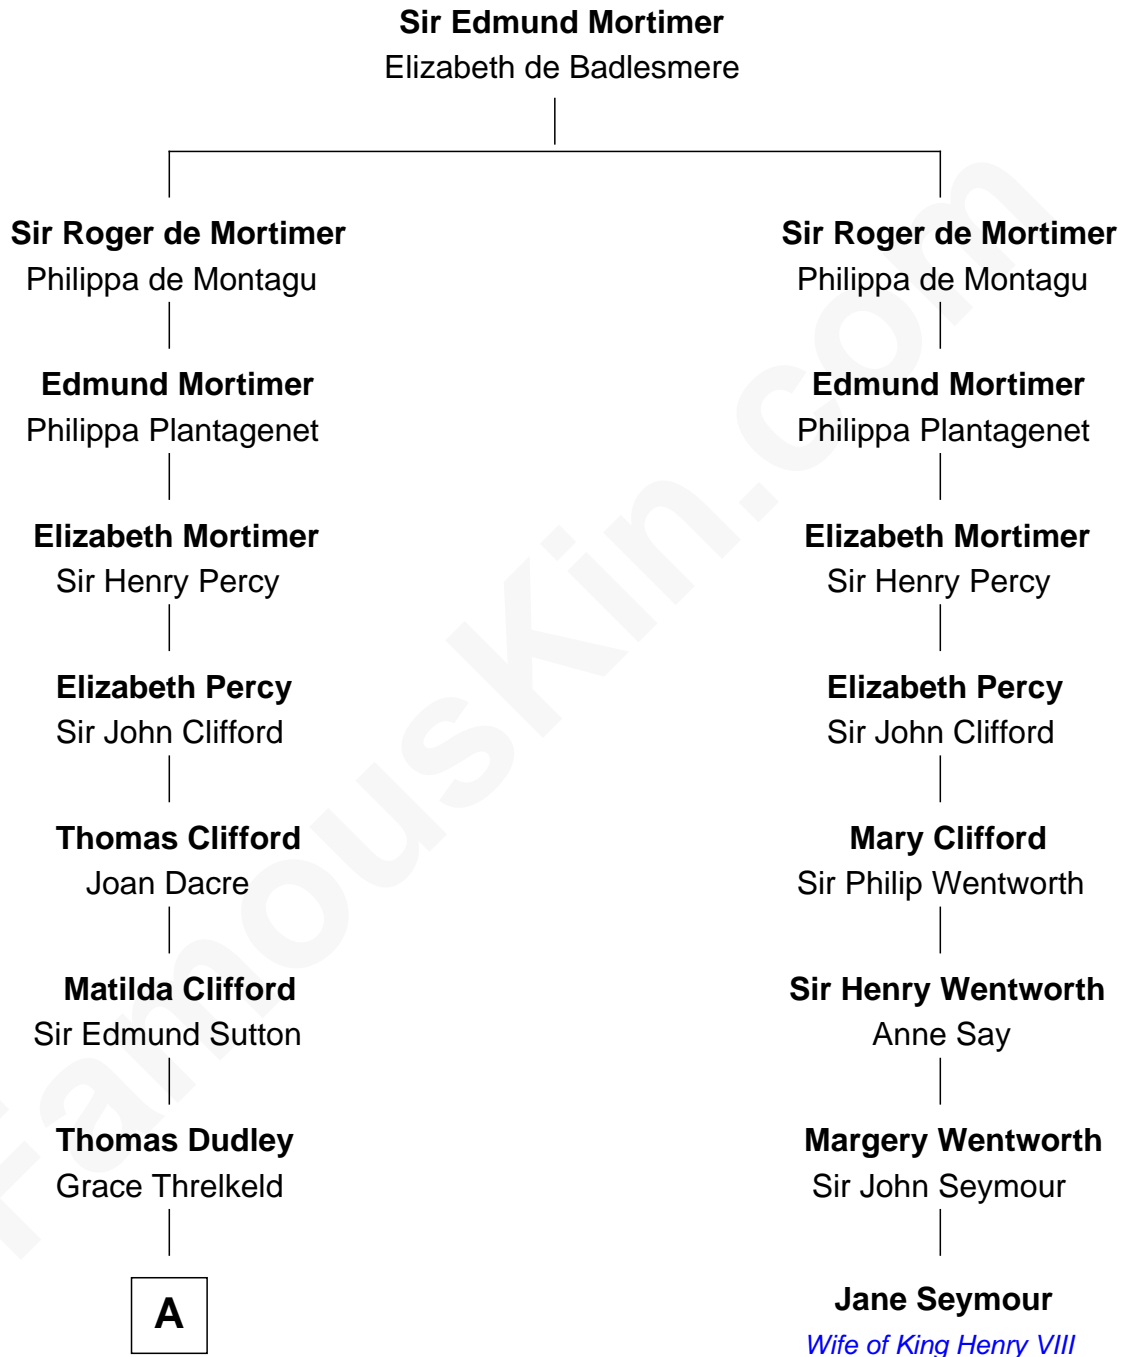

**FamousKin.com**  
**Relationship Chart of**  
**Prince William**  
*Prince of Wales*

7th cousin 13 times removed of  
**Jane Seymour**  
*3rd Wife of King Henry VIII*

**A**

**John Dudley**

Elizabeth Gardiner

**Anne Dudley**

Sir Francis Popham

**Col. Alexander Popham**

Laetitia Kerr

**Letitia Popham**

Sir Edward Seymour

**Francis Seymour**

Charlotte Shorter

—  
**Princess Diana Frances Spencer**

Charles III, King of the United Kingdom

—  
**Prince William**

*Prince of Wales*