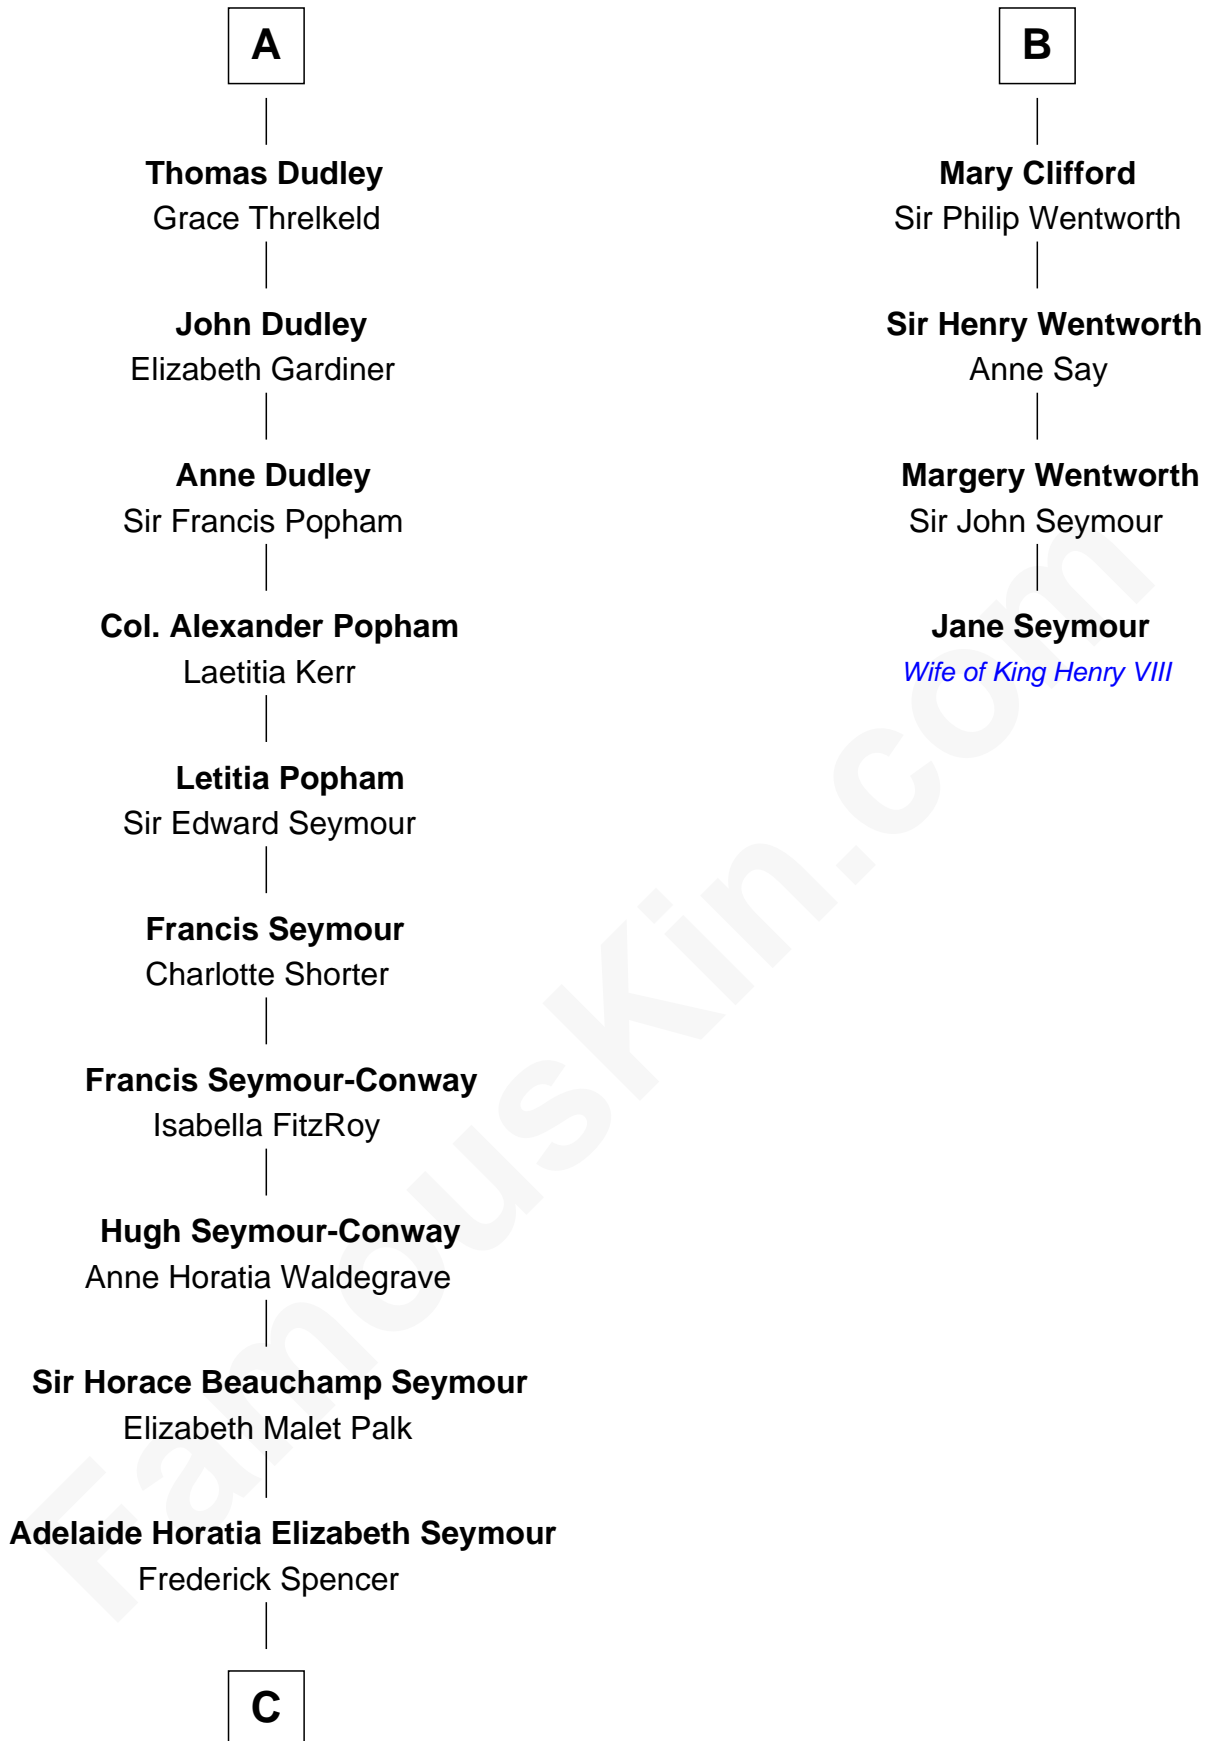

FamousKin.com Relationship Chart of

Prince William

Prince of Wales

10th cousin 11 times removed of

Jane Seymour

3rd Wife of King Henry VIII

Sir Roger de Quincy

Helen of Galloway

C

—
Charles Robert Spencer

Margaret Baring

—
Albert Edward John Spencer

Cynthia Elinor Beatrix Hamilton

—
Edward John Spencer

Frances Ruth Burke Roche

—
Princess Diana Frances Spencer