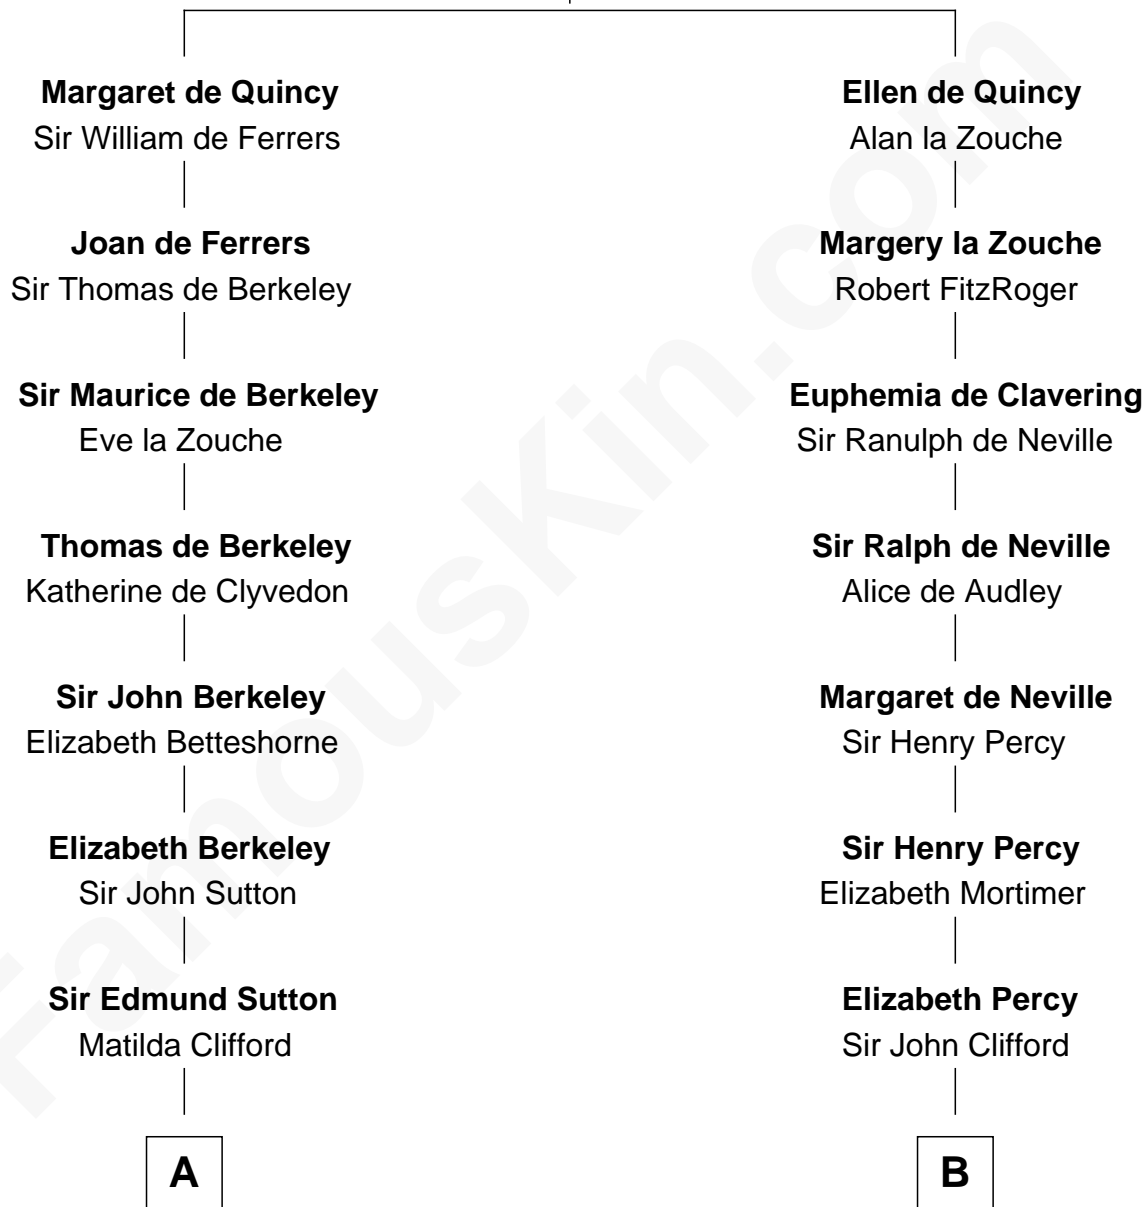

FamousKin.com Relationship Chart of

Prince William

Prince of Wales

10th cousin 11 times removed of

Jane Seymour

3rd Wife of King Henry VIII

Sir Roger de Quincy

Helen of Galloway

C

—
Charles Robert Spencer

Margaret Baring

—
Albert Edward John Spencer

Cynthia Elinor Beatrix Hamilton

—
Edward John Spencer

Frances Ruth Burke Roche

—
Princess Diana Frances Spencer

Charles III, King of the United Kingdom

—
Prince William

Prince of Wales

FamousKin.com