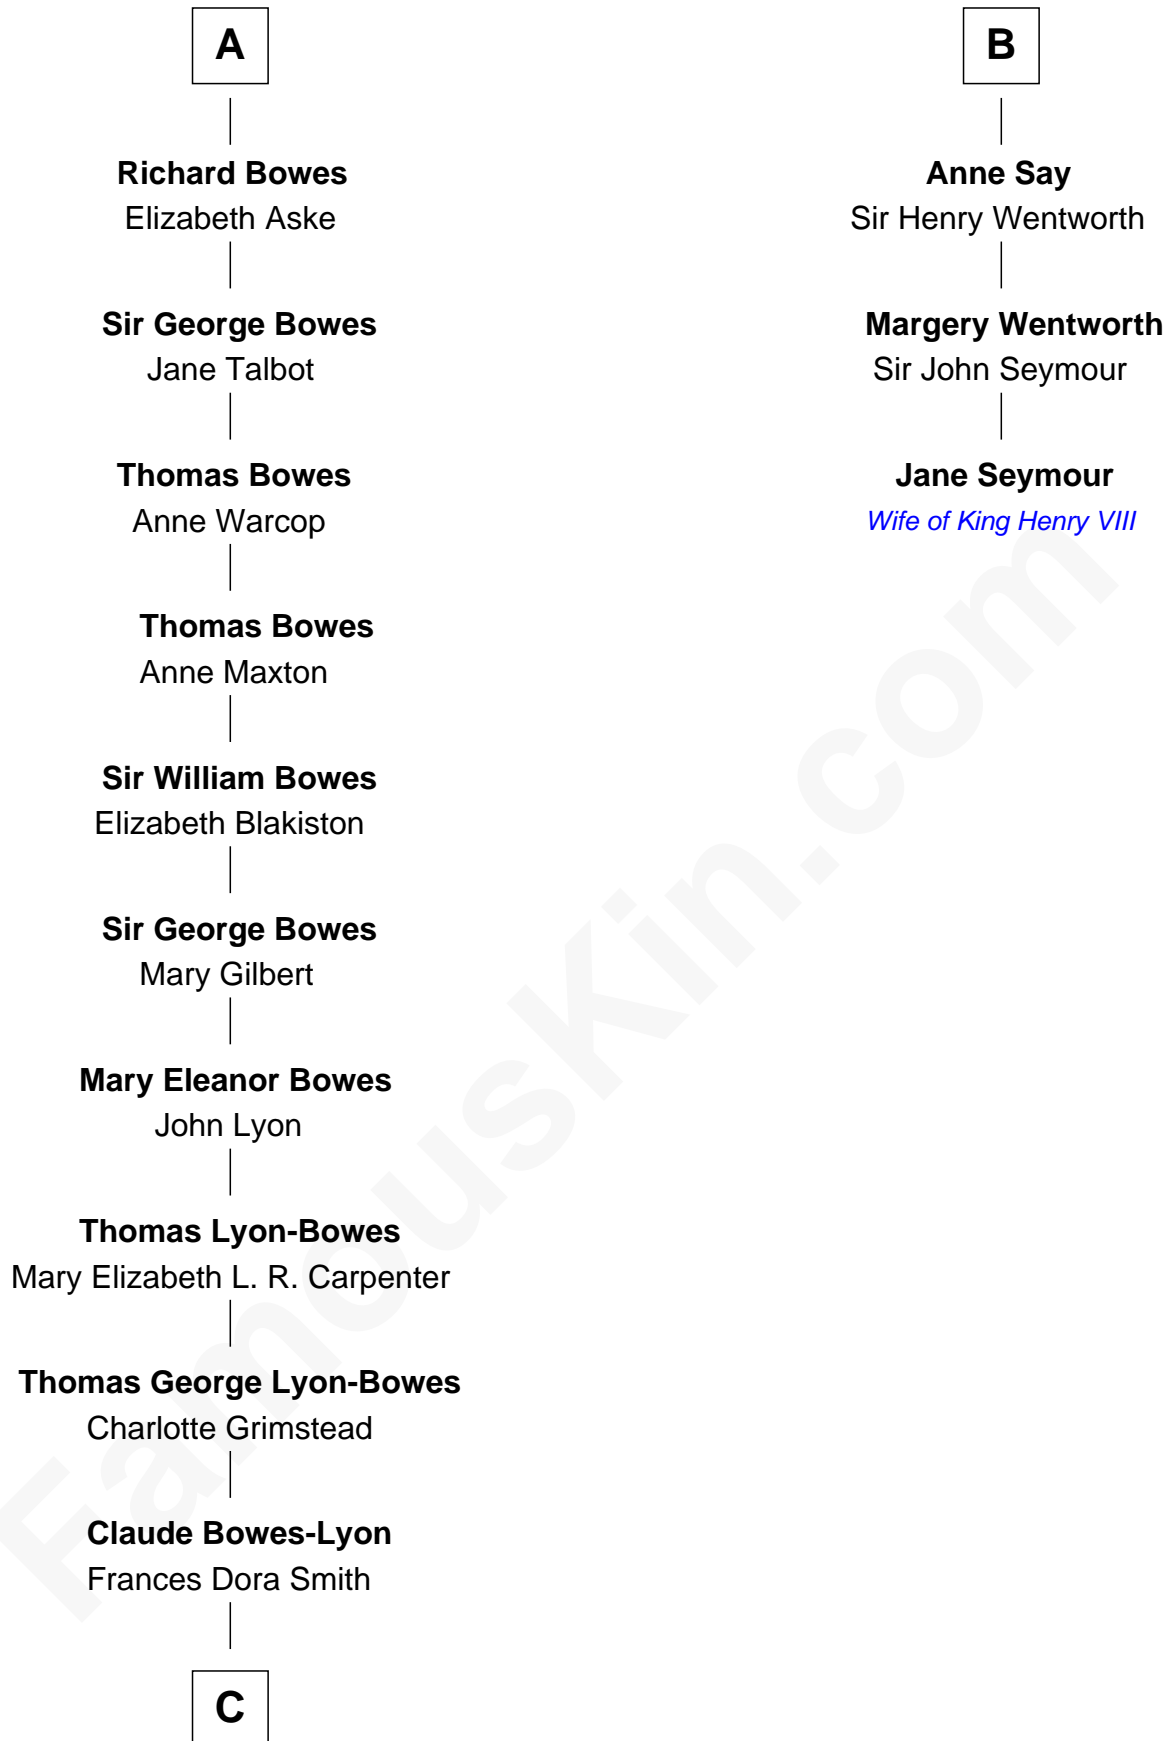

FamousKin.com Relationship Chart of

Prince William

Prince of Wales

9th cousin 12 times removed of

Jane Seymour

3rd Wife of King Henry VIII

C

Claude George Bowes-Lyon
Cecilia Nina Cavendish-Bentinck

Elizabeth Bowes-Lyon
George VI, King of the United Kingdom

Elizabeth II, Queen of the United Kingdom
Prince Philip of Edinburgh

Charles III, King of the United Kingdom
Princess Diana Frances Spencer

Prince William
Prince of Wales