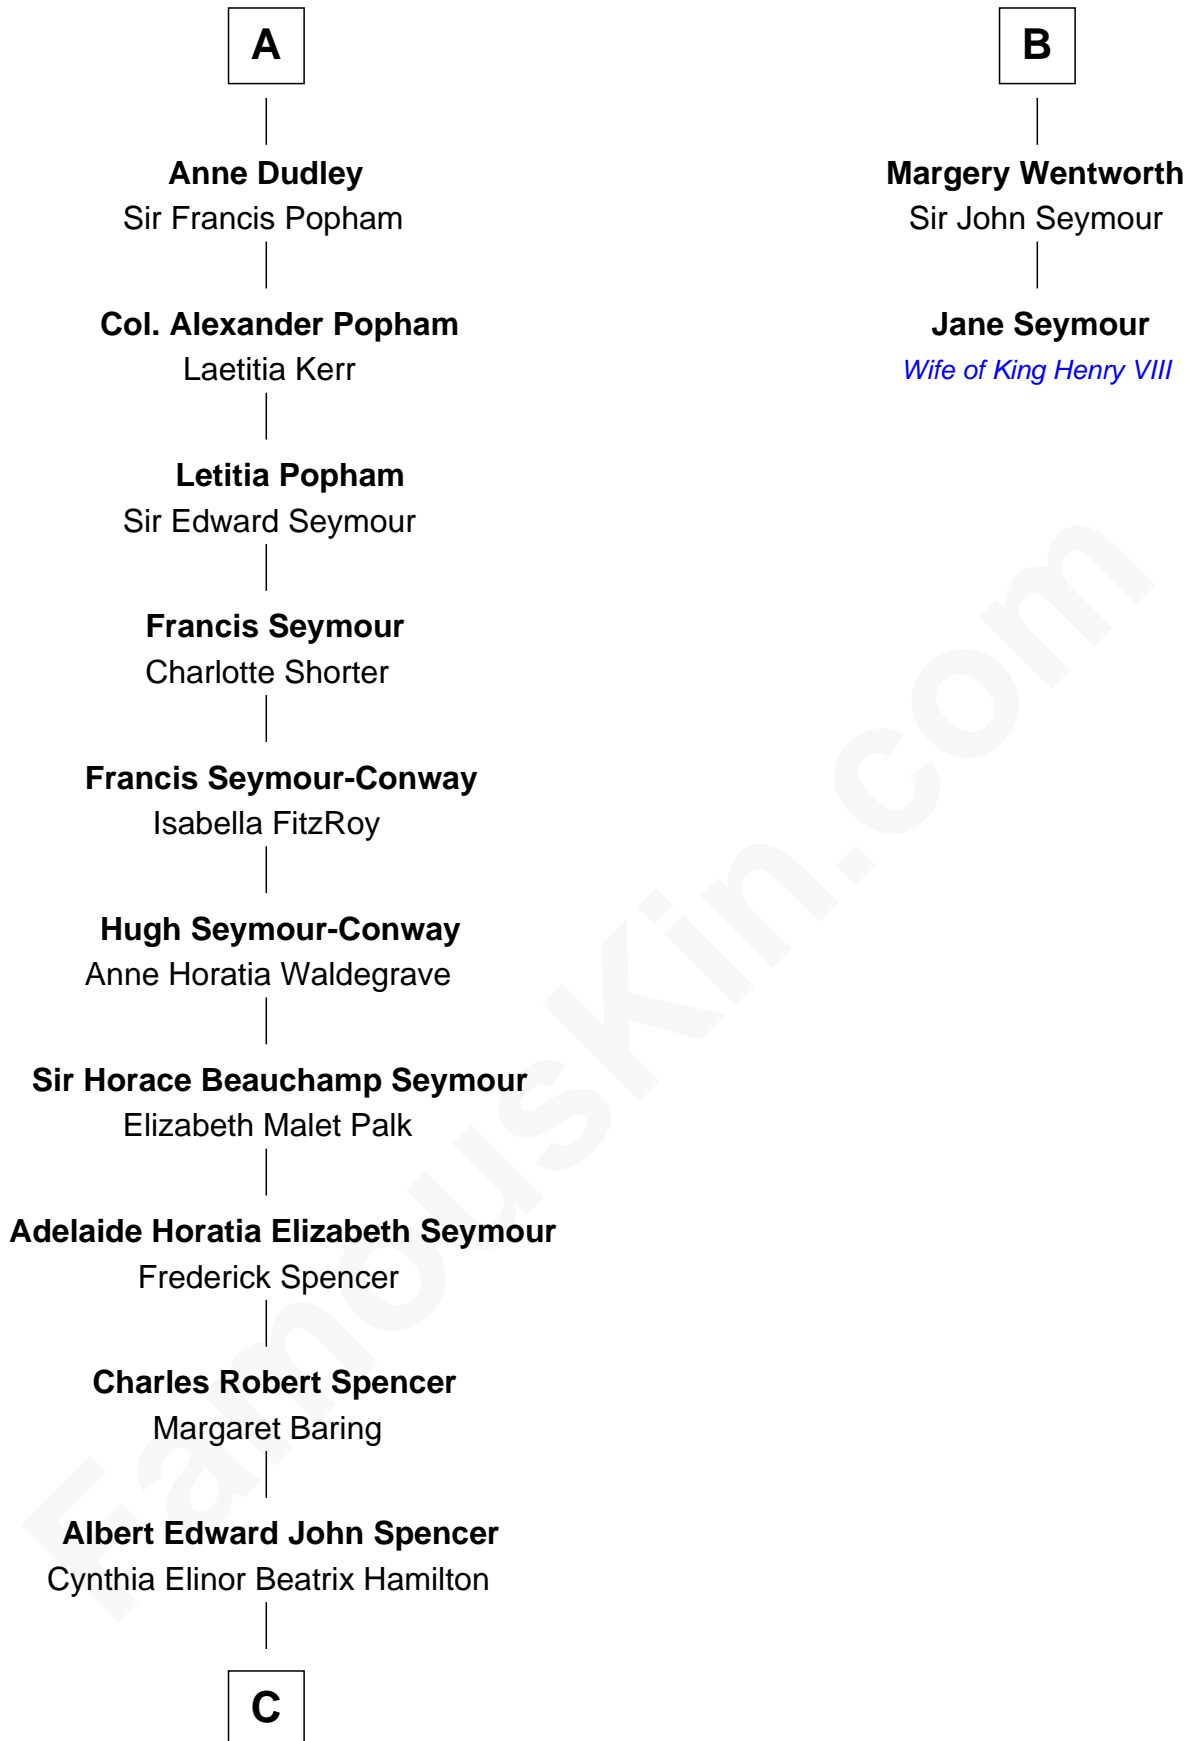

FamousKin.com Relationship Chart of

Prince William

Prince of Wales

8th cousin 11 times removed of

Jane Seymour

3rd Wife of King Henry VIII

Eudo la Zouche
Milicent de Cantilupe

Eve la Zouche
Sir Maurice de Berkeley

A

Sir William la Zouche
Maud Lovel

Milicent la Zouche
Sir William Deincourt

Margaret Deincourt
Sir Robert de Tibetot

Elizabeth de Tibetot
Sir Philip le Despencer

Margery Despencer
Sir Roger Wentworth

Sir Philip Wentworth
Mary Clifford

Sir Henry Wentworth
Anne Say

B

C

Edward John Spencer
Frances Ruth Burke Roche

Princess Diana Frances Spencer
Charles III, King of the United Kingdom

Prince William
Prince of Wales

FamousKin.com