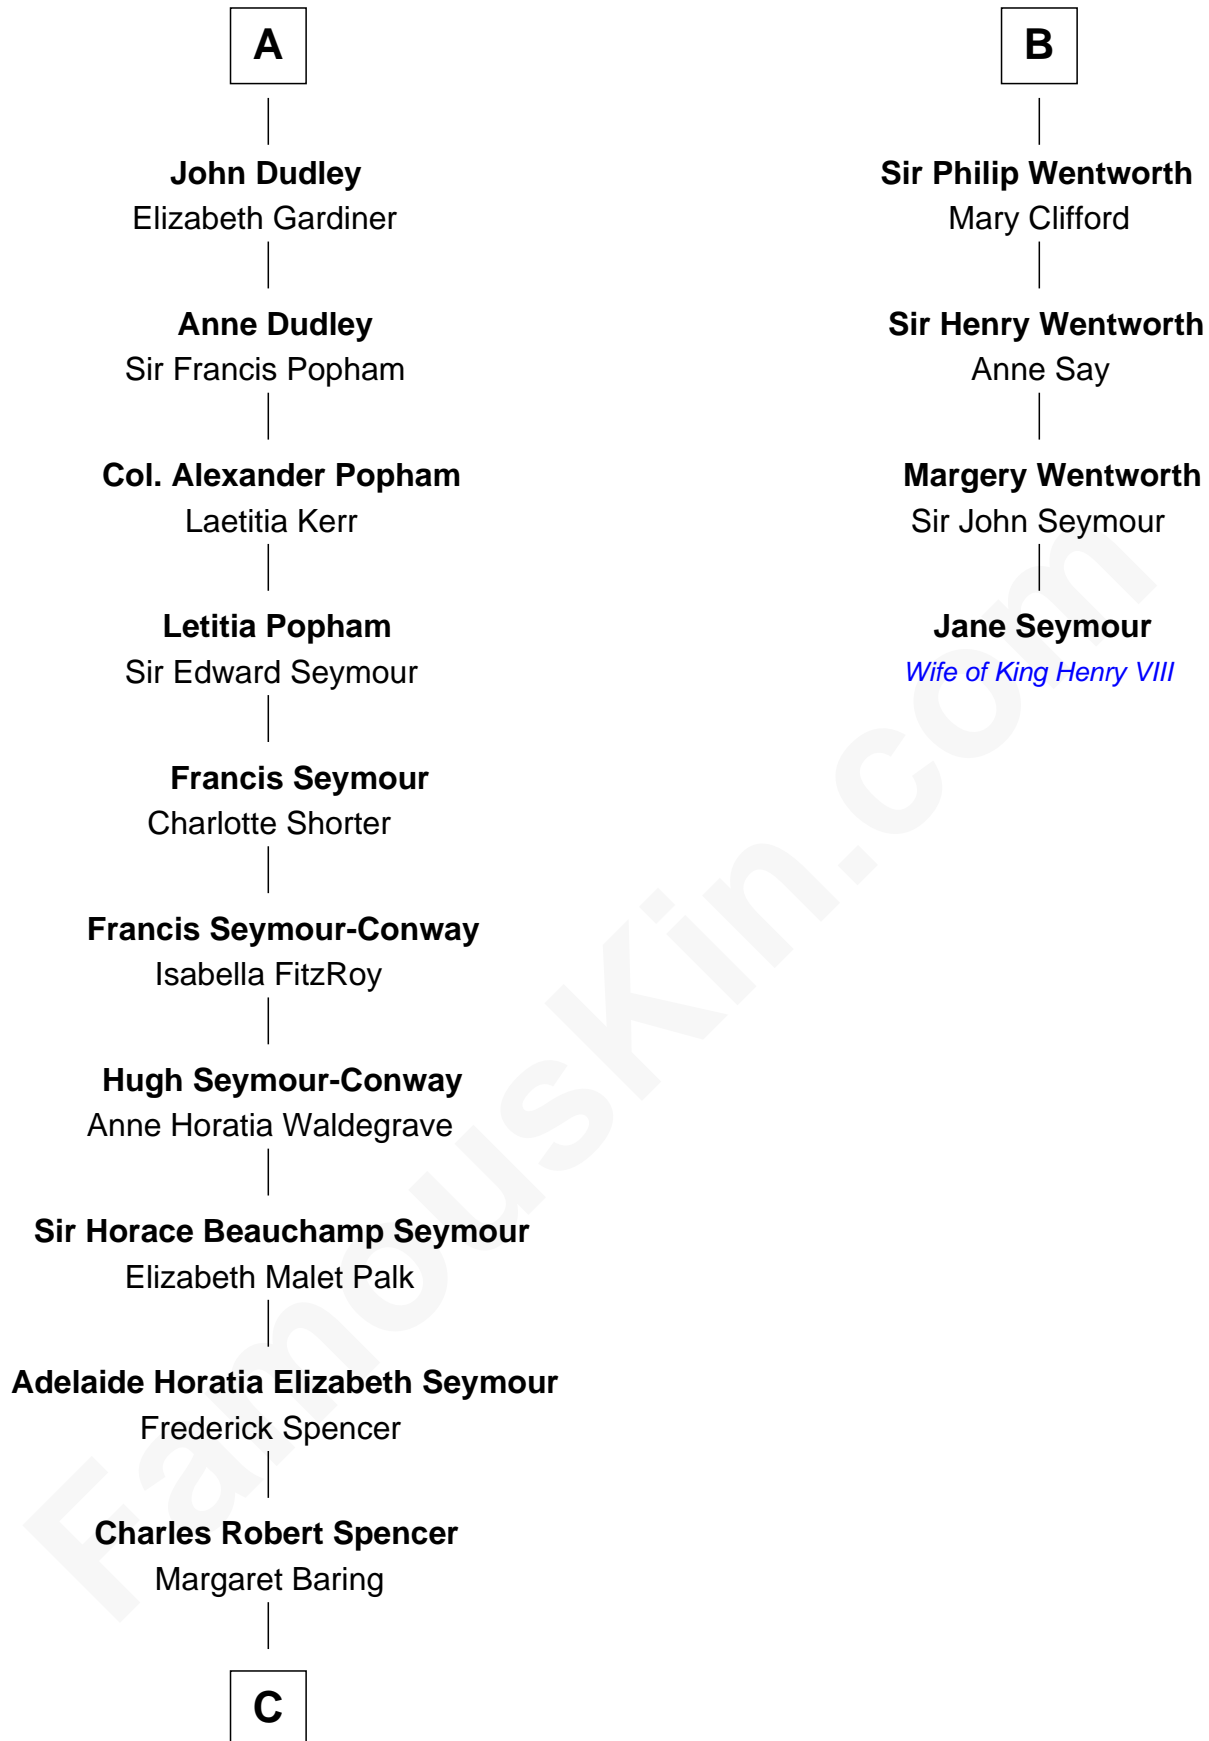

## Relationship Chart of

### Prince William

*Prince of Wales*

10th cousin 10 times removed of

**Jane Seymour**  
*3rd Wife of King Henry VIII*

**C**

—  
**Albert Edward John Spencer**

Cynthia Elinor Beatrix Hamilton

—  
**Edward John Spencer**

Frances Ruth Burke Roche

—  
**Princess Diana Frances Spencer**

Charles III, King of the United Kingdom

—  
**Prince William**

*Prince of Wales*