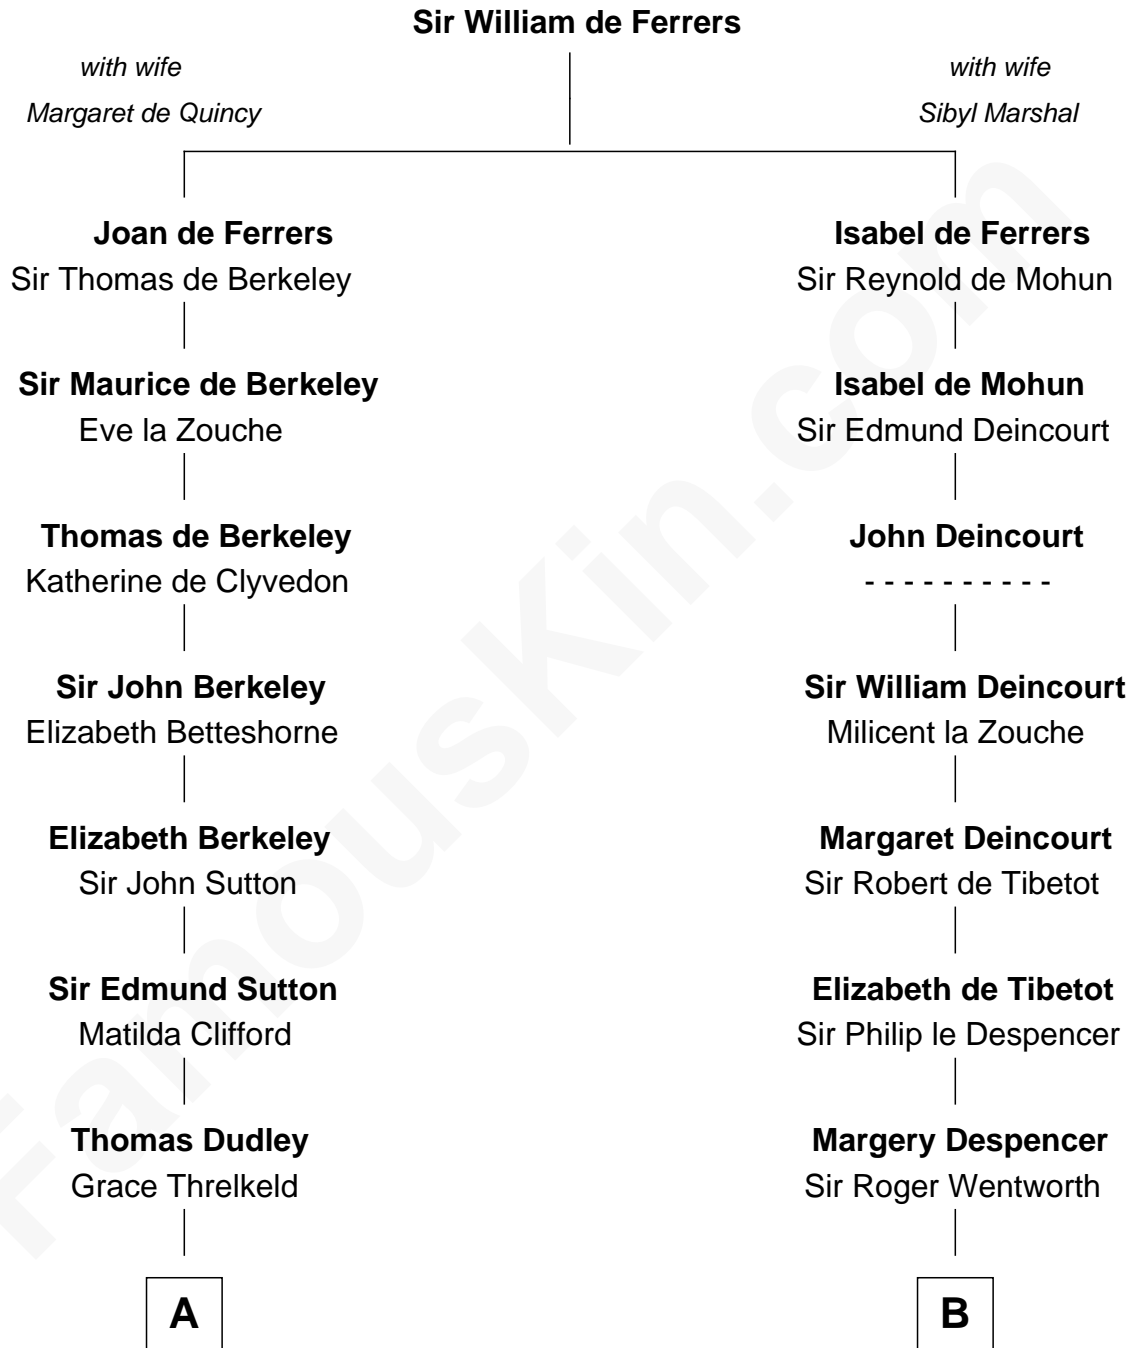

## Relationship Chart of

### Prince William

*Prince of Wales*

10th cousin 10 times removed of

**Jane Seymour**  
*3rd Wife of King Henry VIII*

**C**

—  
**Albert Edward John Spencer**

Cynthia Elinor Beatrix Hamilton

—  
**Edward John Spencer**

Frances Ruth Burke Roche

—  
**Princess Diana Frances Spencer**

Charles III, King of the United Kingdom

—  
**Prince William**

*Prince of Wales*