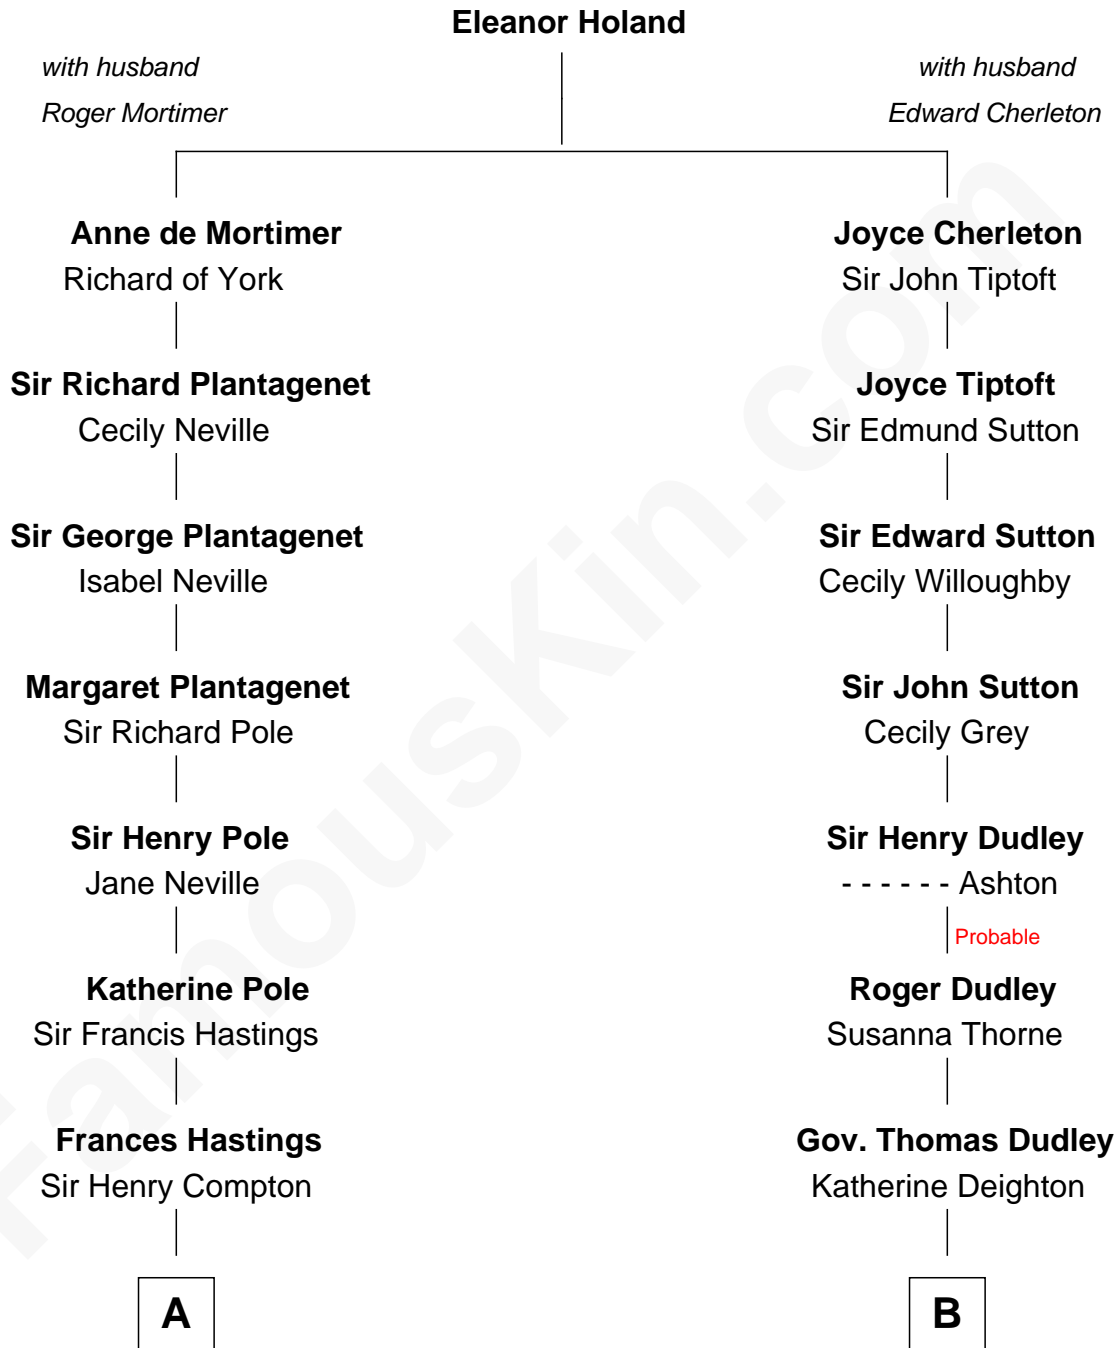

FamousKin.com

Relationship Chart of

Prince William

Prince of Wales

16th cousin 3 times removed of

John Adams Morgan
1952 Olympic Sailing Gold Medalist

C

—
Edward John Spencer
Frances Ruth Burke Roche

—
Princess Diana Frances Spencer
Charles III, King of the United Kingdom

—
Prince William
Prince of Wales

FamousKin.com