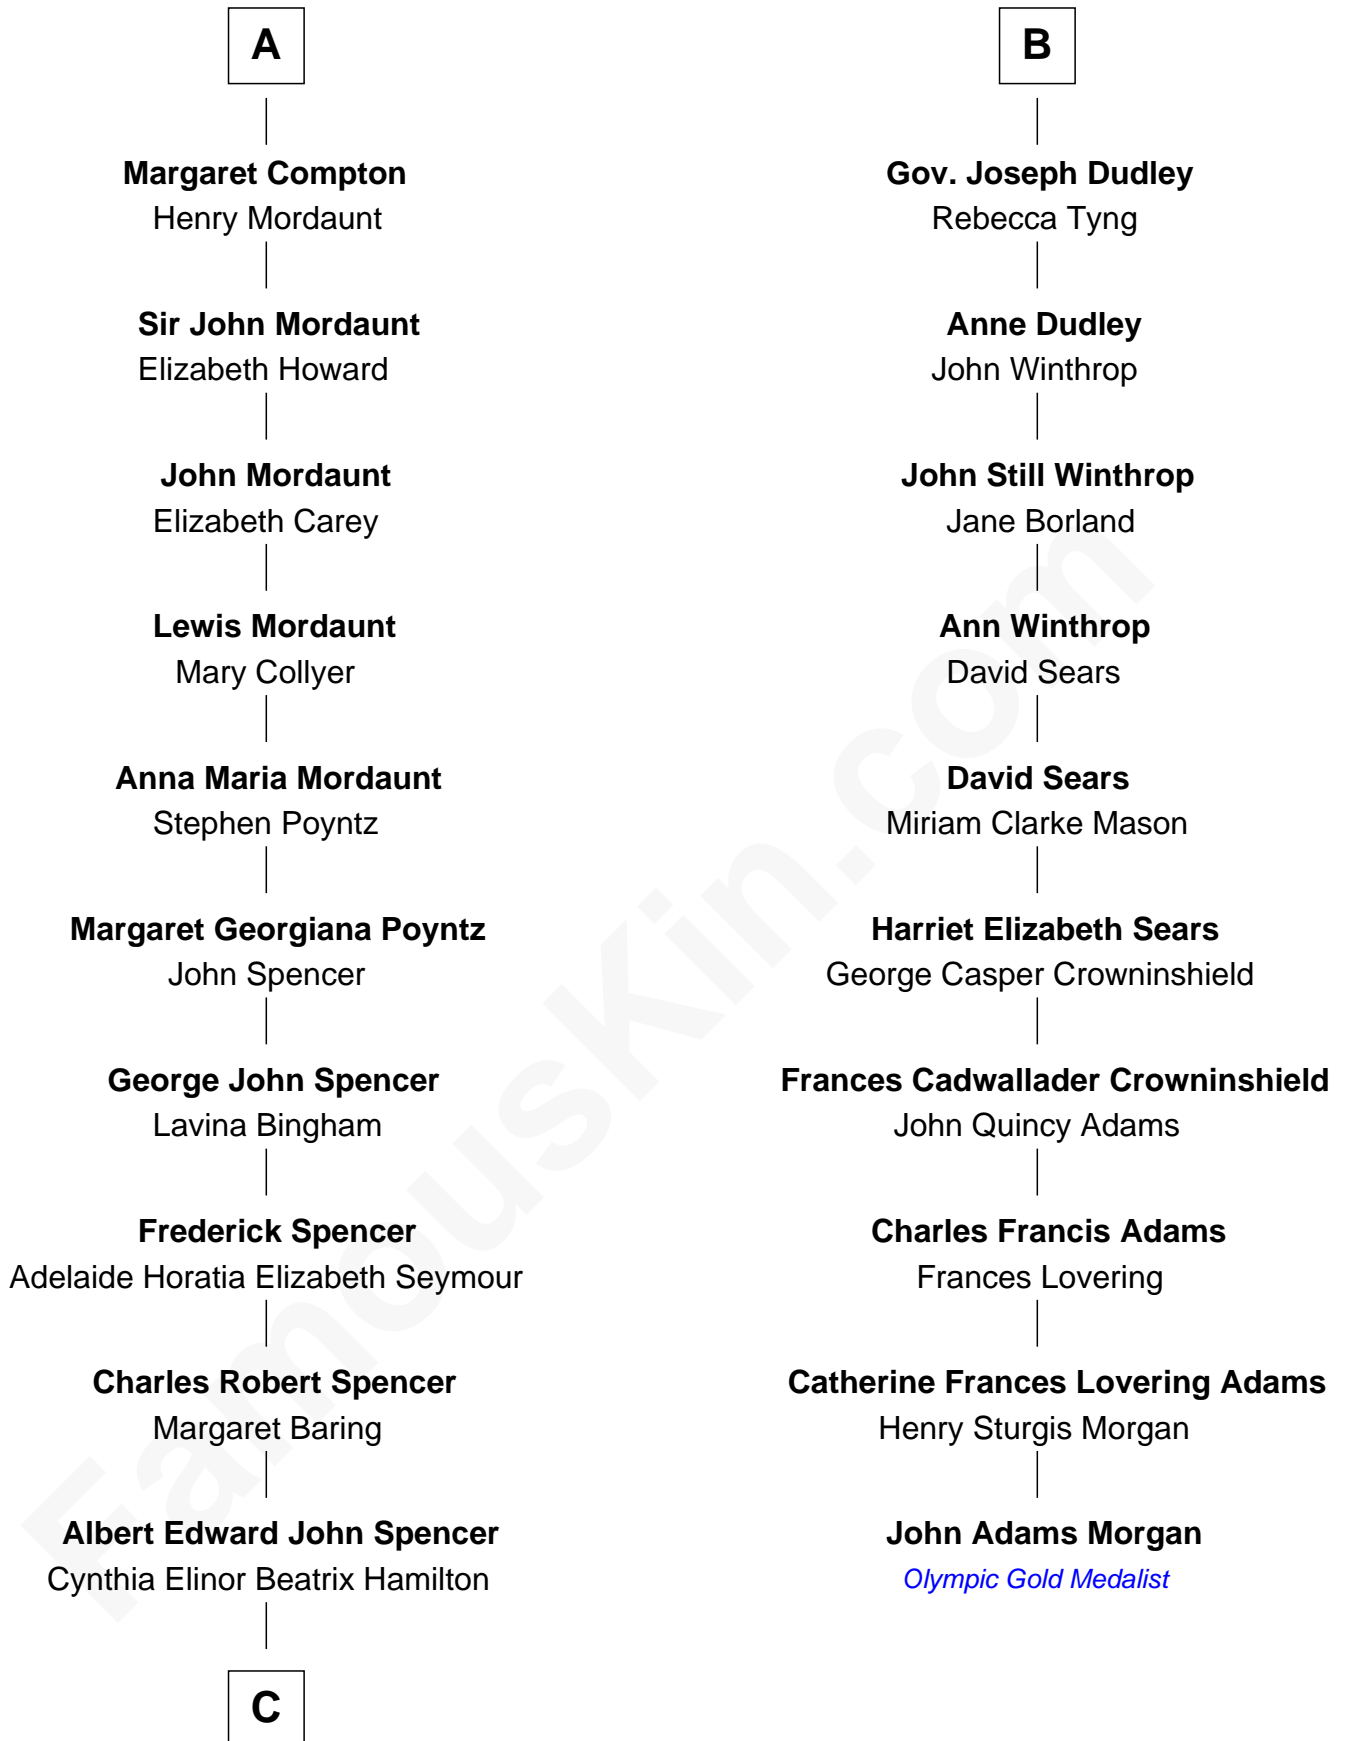

FamousKin.com

Relationship Chart of

Prince William

Prince of Wales

16th cousin 3 times removed of

John Adams Morgan
1952 Olympic Sailing Gold Medalist

C

—
Edward John Spencer
Frances Ruth Burke Roche

—
Princess Diana Frances Spencer
Charles III, King of the United Kingdom

—
Prince William
Prince of Wales

FamousKin.com