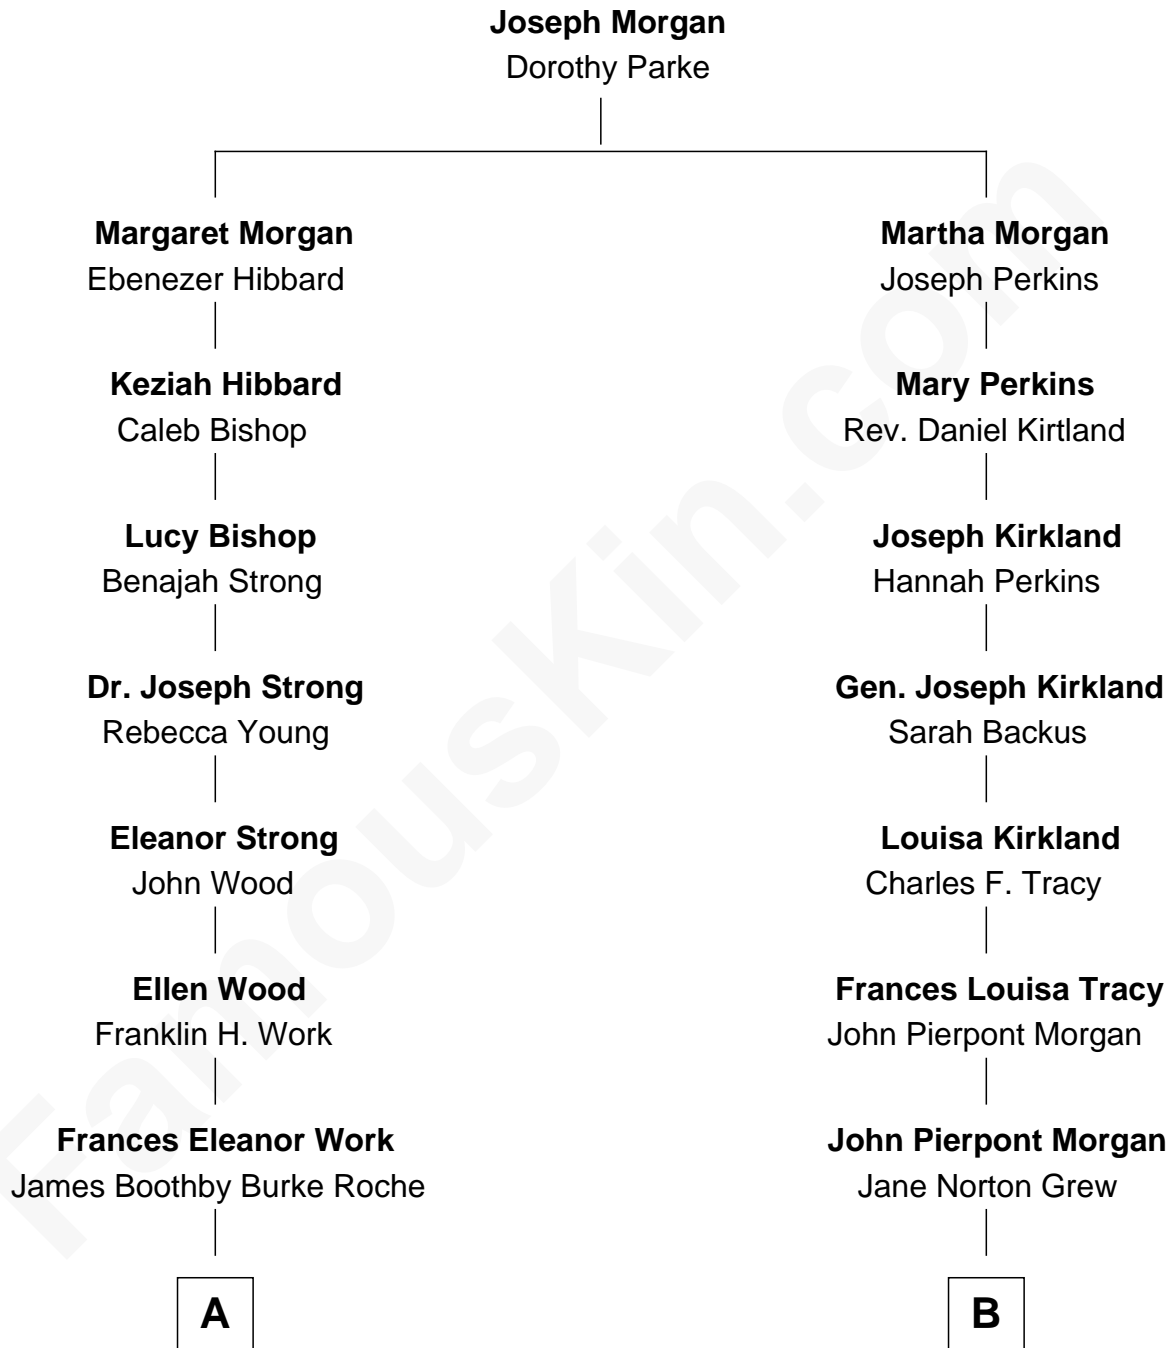

FamousKin.com Relationship Chart of

Prince William

Prince of Wales

8th cousin 2 times removed of

John Adams Morgan

1952 Olympic Sailing Gold Medalist

A

Edmund Maurice Burke Roche

Ruth Sylvia Gill

Frances Ruth Burke Roche

Edward John Spencer

Princess Diana Frances Spencer

Charles III, King of the United Kingdom

Prince William

Prince of Wales

B