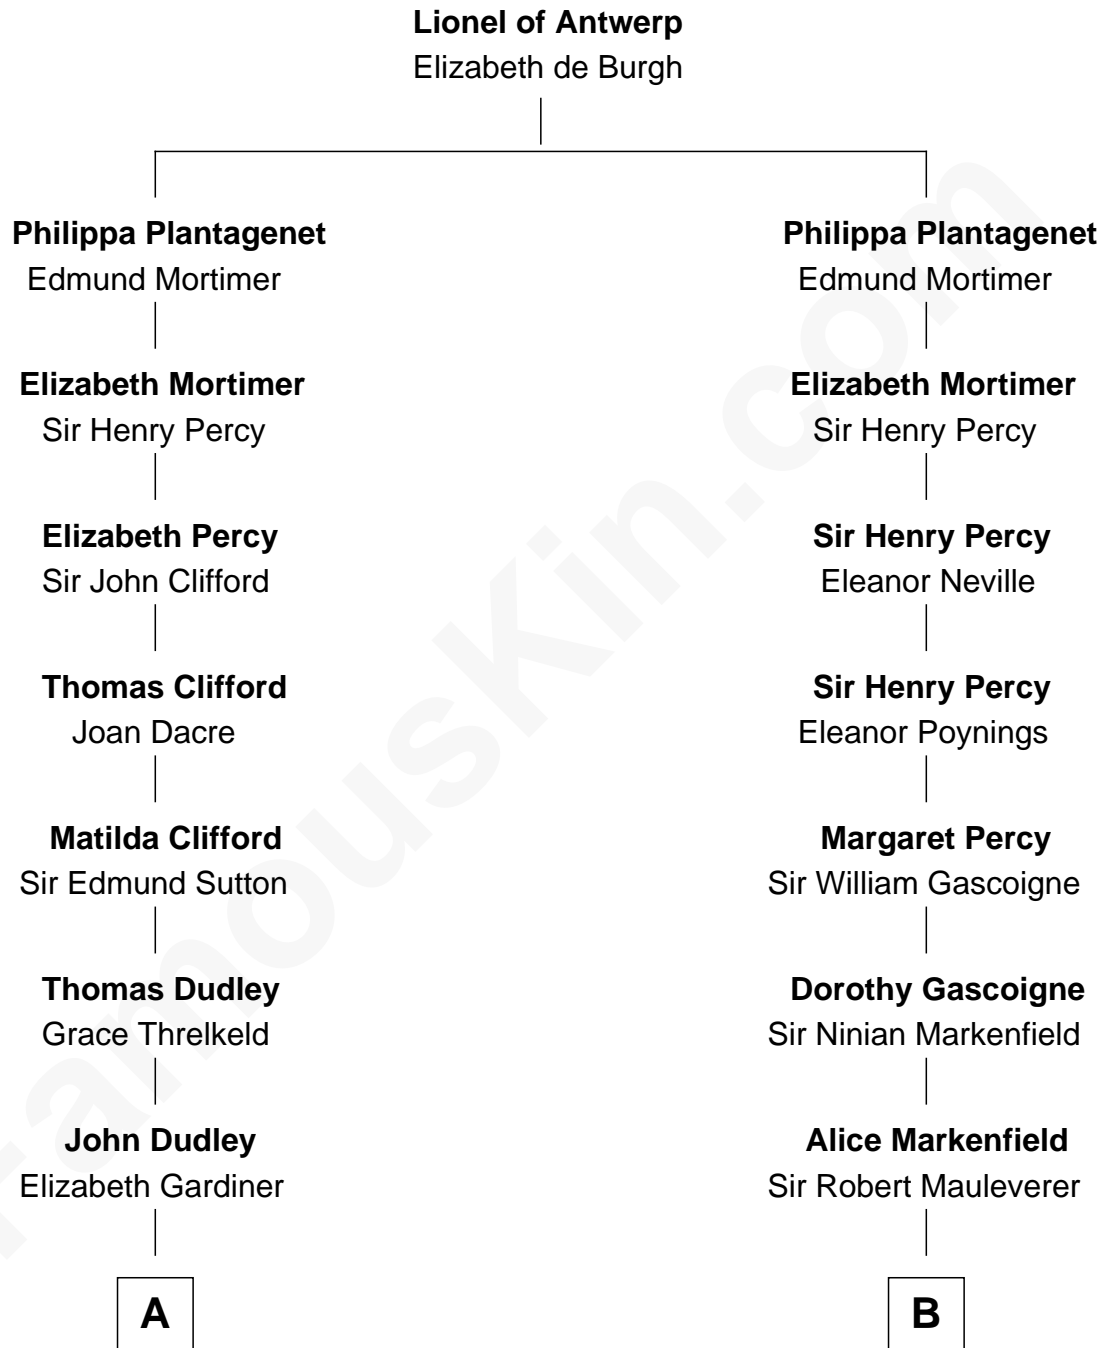

FamousKin.com Relationship Chart of

Prince William
Prince of Wales

19th cousin 1 time removed of

John Adams Morgan
1952 Olympic Sailing Gold Medalist

C

Edward John Spencer
Frances Ruth Burke Roche

Princess Diana Frances Spencer
Charles III, King of the United Kingdom

Prince William
Prince of Wales

D

John Quincy Adams
Frances Cadwallader Crowninshield

Charles Francis Adams
Frances Lovering

Catherine Frances Lovering Adams
Henry Sturgis Morgan

John Adams Morgan
Olympic Gold Medalist