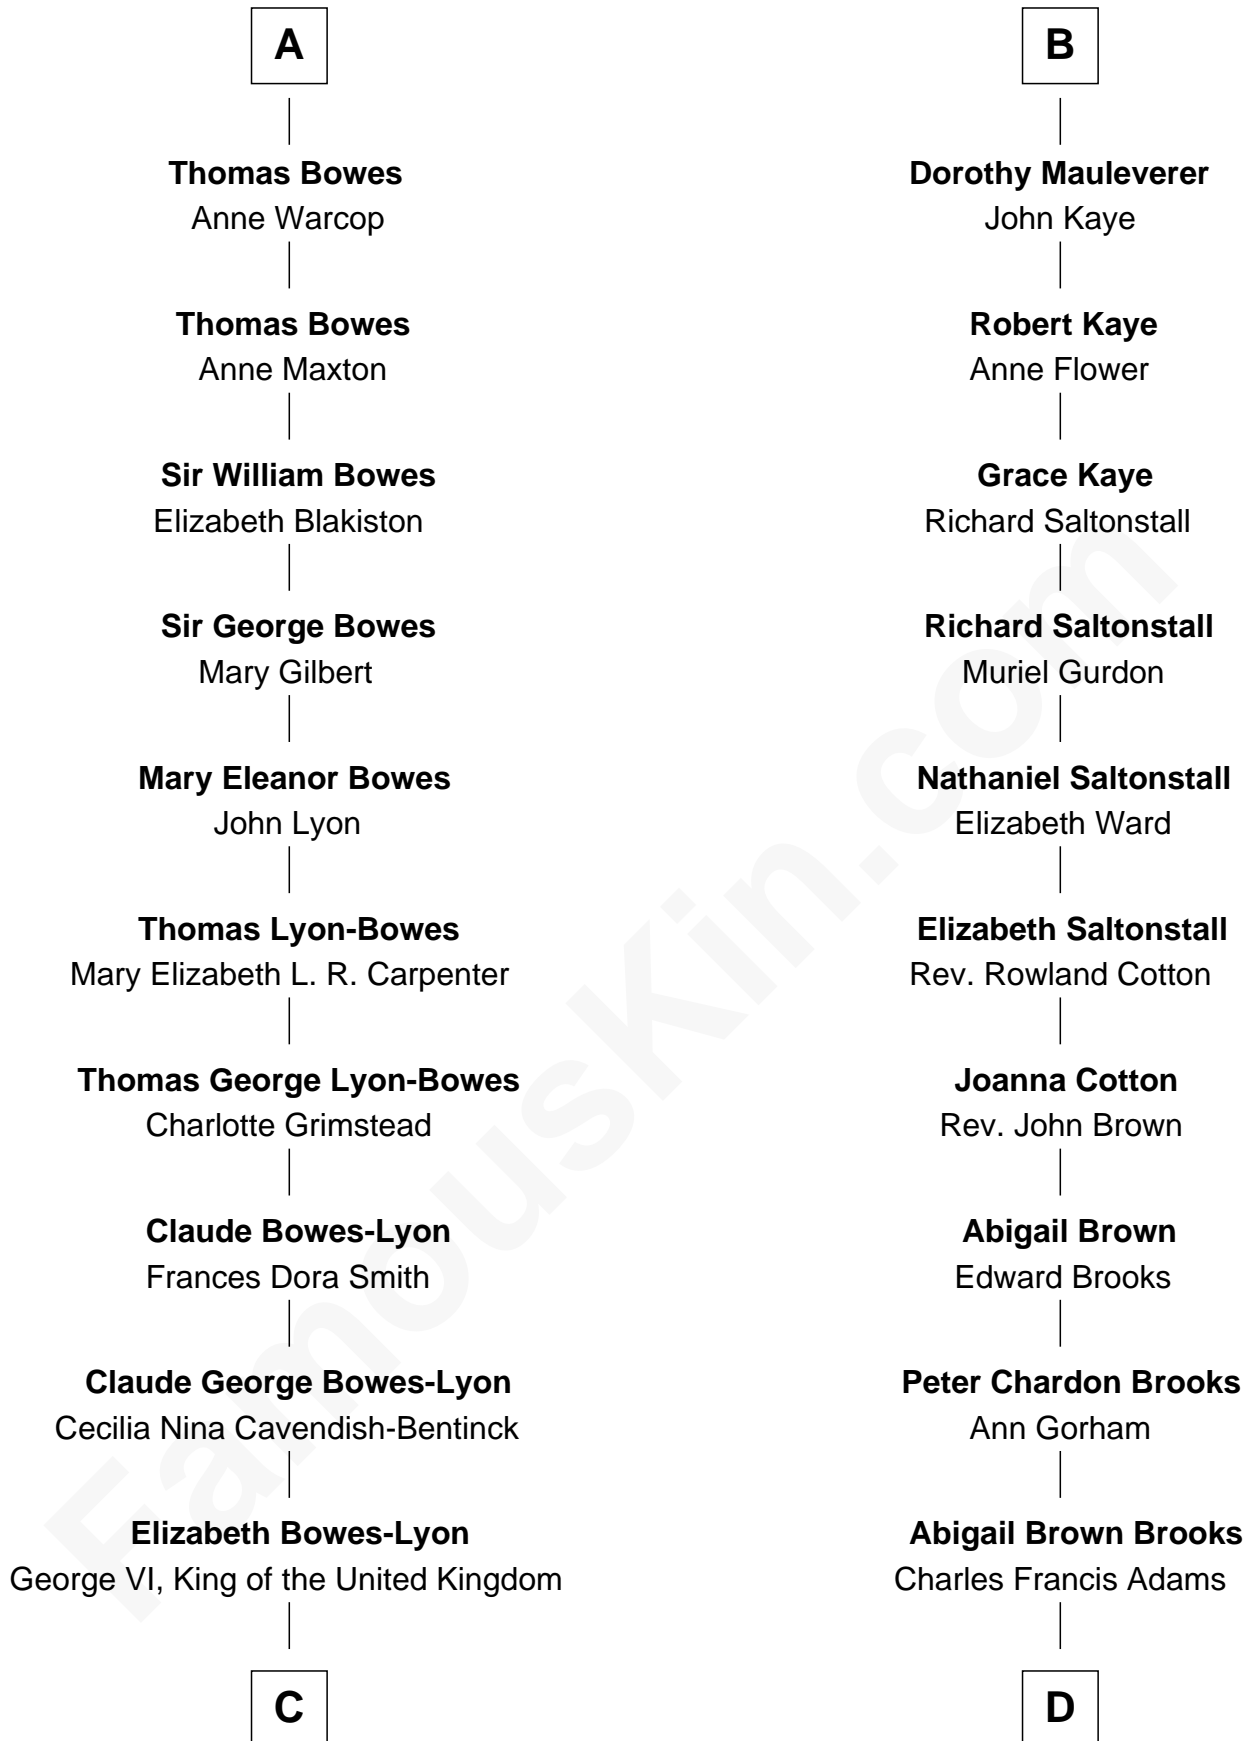

FamousKin.com Relationship Chart of

Prince William
Prince of Wales

19th cousin 1 time removed of

John Adams Morgan
1952 Olympic Sailing Gold Medalist

Herbert de St. Quintin

C

Elizabeth II, Queen of the United Kingdom

Prince Philip of Edinburgh

Charles III, King of the United Kingdom

Princess Diana Frances Spencer

Prince William

Prince of Wales

D

John Quincy Adams

Frances Cadwallader Crowninshield