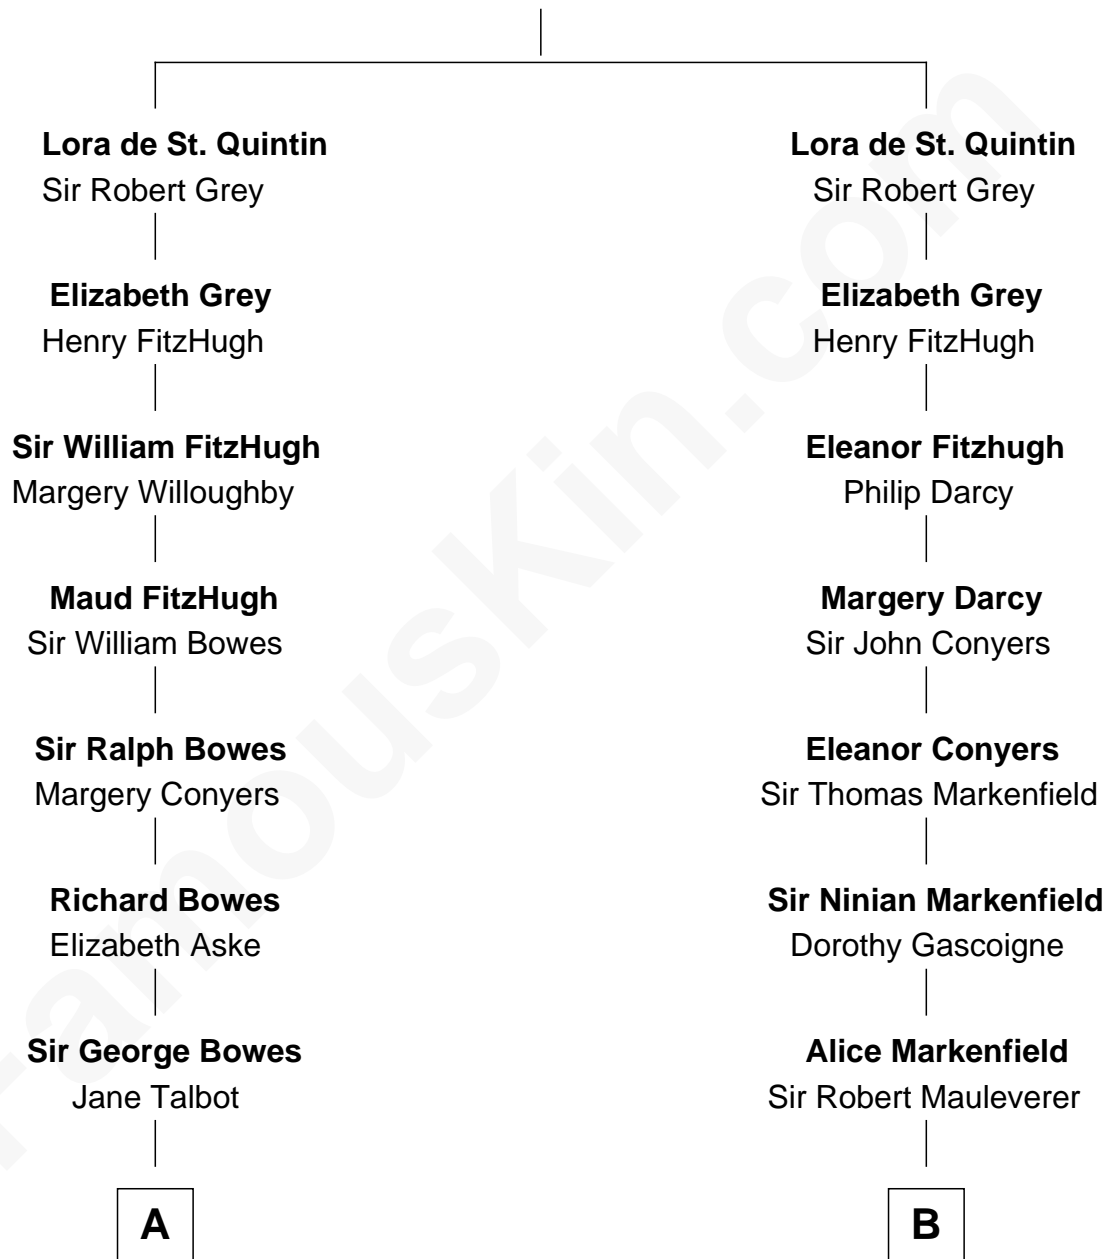

FamousKin.com Relationship Chart of

Prince William
Prince of Wales

19th cousin 1 time removed of

John Adams Morgan
1952 Olympic Sailing Gold Medalist

Herbert de St. Quintin

C

Elizabeth II, Queen of the United Kingdom

Prince Philip of Edinburgh

Charles III, King of the United Kingdom

Princess Diana Frances Spencer

Prince William

Prince of Wales

D

John Quincy Adams

Frances Cadwallader Crowninshield