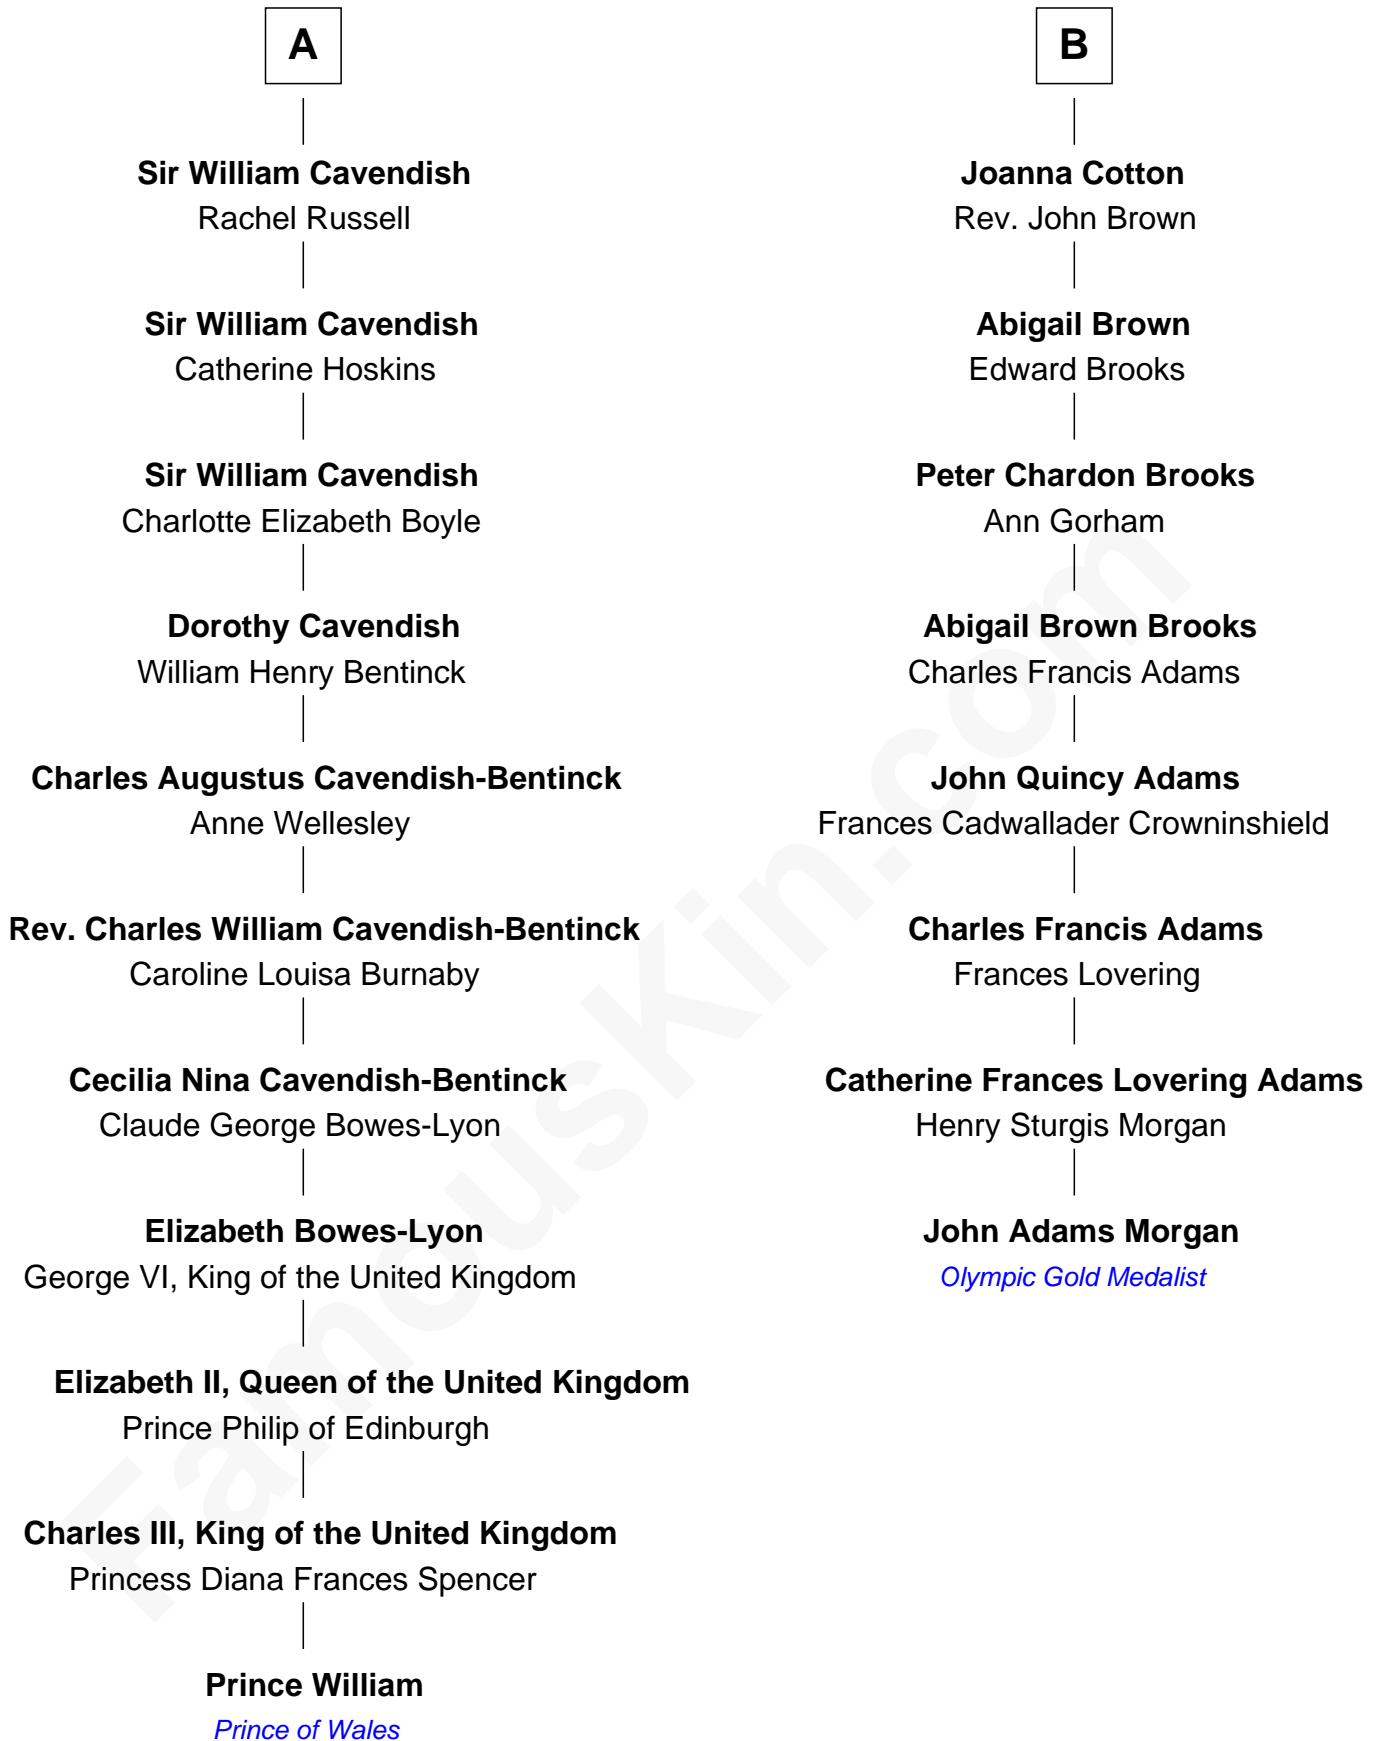

FamousKin.com Relationship Chart of

Prince William

Prince of Wales

14th cousin 3 times removed of

John Adams Morgan

1952 Olympic Sailing Gold Medalist

Sir Edmund Knyvet

Eleanor Tyrrel

Richard Saltonstall

Nathaniel Saltonstall

Elizabeth Ward

Elizabeth Saltonstall

Rev. Rowland Cotton

B

William photo by [InSapphoWeTrust](#) (CC BY-SA 2.0)