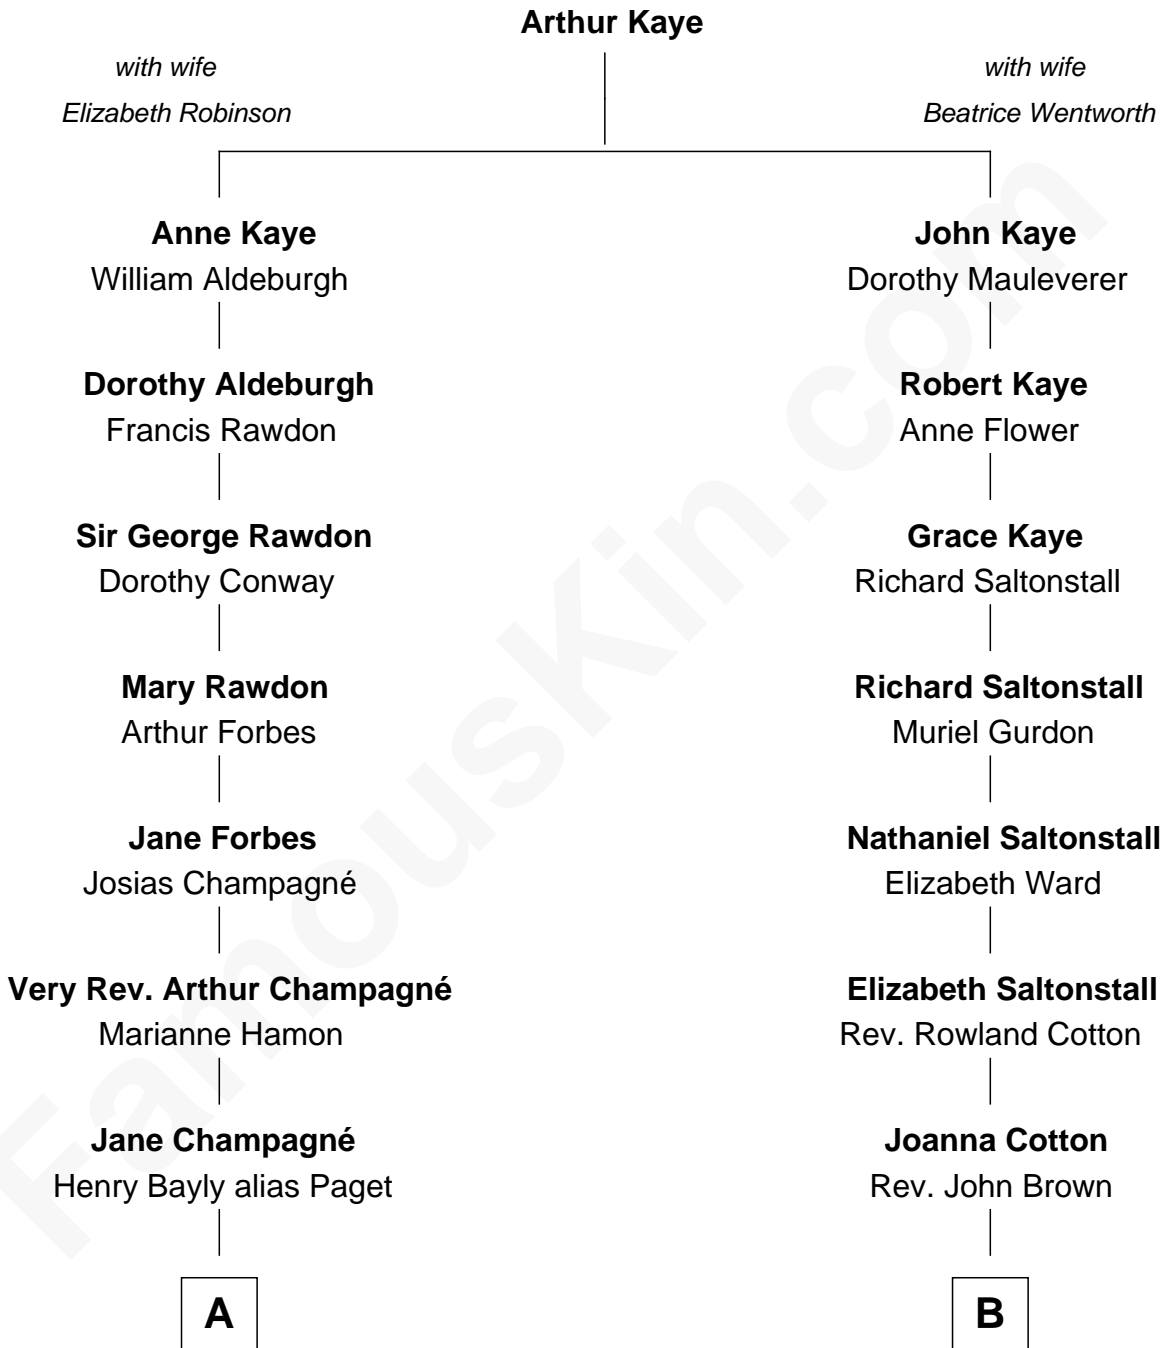

# FamousKin.com Relationship Chart of

**Prince William**  
*Prince of Wales*

13th cousin 1 time removed of

**John Adams Morgan**  
*1952 Olympic Sailing Gold Medalist*

**A**

**Henry William Paget**  
Lady Caroline Elizabeth Villiers

**Lady Caroline Paget**  
Charles Gordon-Lennox

**Cecilia Catherine Gordon-Lennox**  
Charles George Bingham

**Rosalind Cecilia Caroline Bingham**  
James Albert Edward Hamilton

**Cynthia Elinor Beatrix Hamilton**  
Albert Edward John Spencer

**Edward John Spencer**  
Frances Ruth Burke Roche

**Princess Diana Frances Spencer**  
Charles III, King of the United Kingdom

**Prince William**  
*Prince of Wales*

**B**

**Abigail Brown**  
Edward Brooks