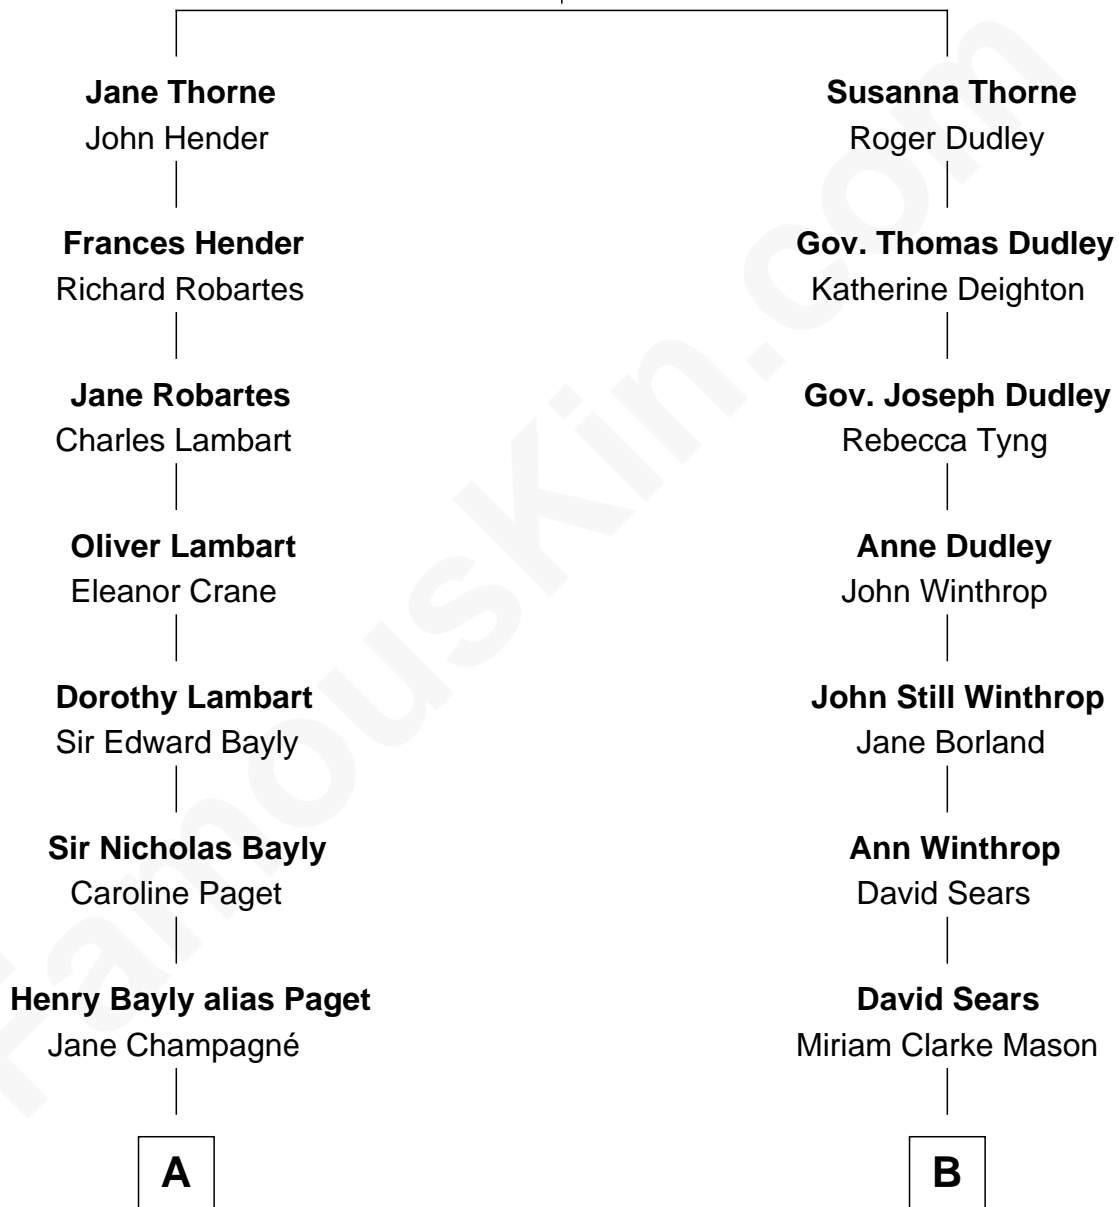

FamousKin.com Relationship Chart of

Prince William

Prince of Wales

11th cousin 3 times removed of

John Adams Morgan

1952 Olympic Sailing Gold Medalist

Thomas Thorne

Mary Purefoy

A

Henry William Paget
Lady Caroline Elizabeth Villiers

Lady Caroline Paget
Charles Gordon-Lennox

Cecilia Catherine Gordon-Lennox
Charles George Bingham

Rosalind Cecilia Caroline Bingham
James Albert Edward Hamilton

Cynthia Elinor Beatrix Hamilton
Albert Edward John Spencer

Edward John Spencer
Frances Ruth Burke Roche

Princess Diana Frances Spencer
Charles III, King of the United Kingdom

Prince William
Prince of Wales