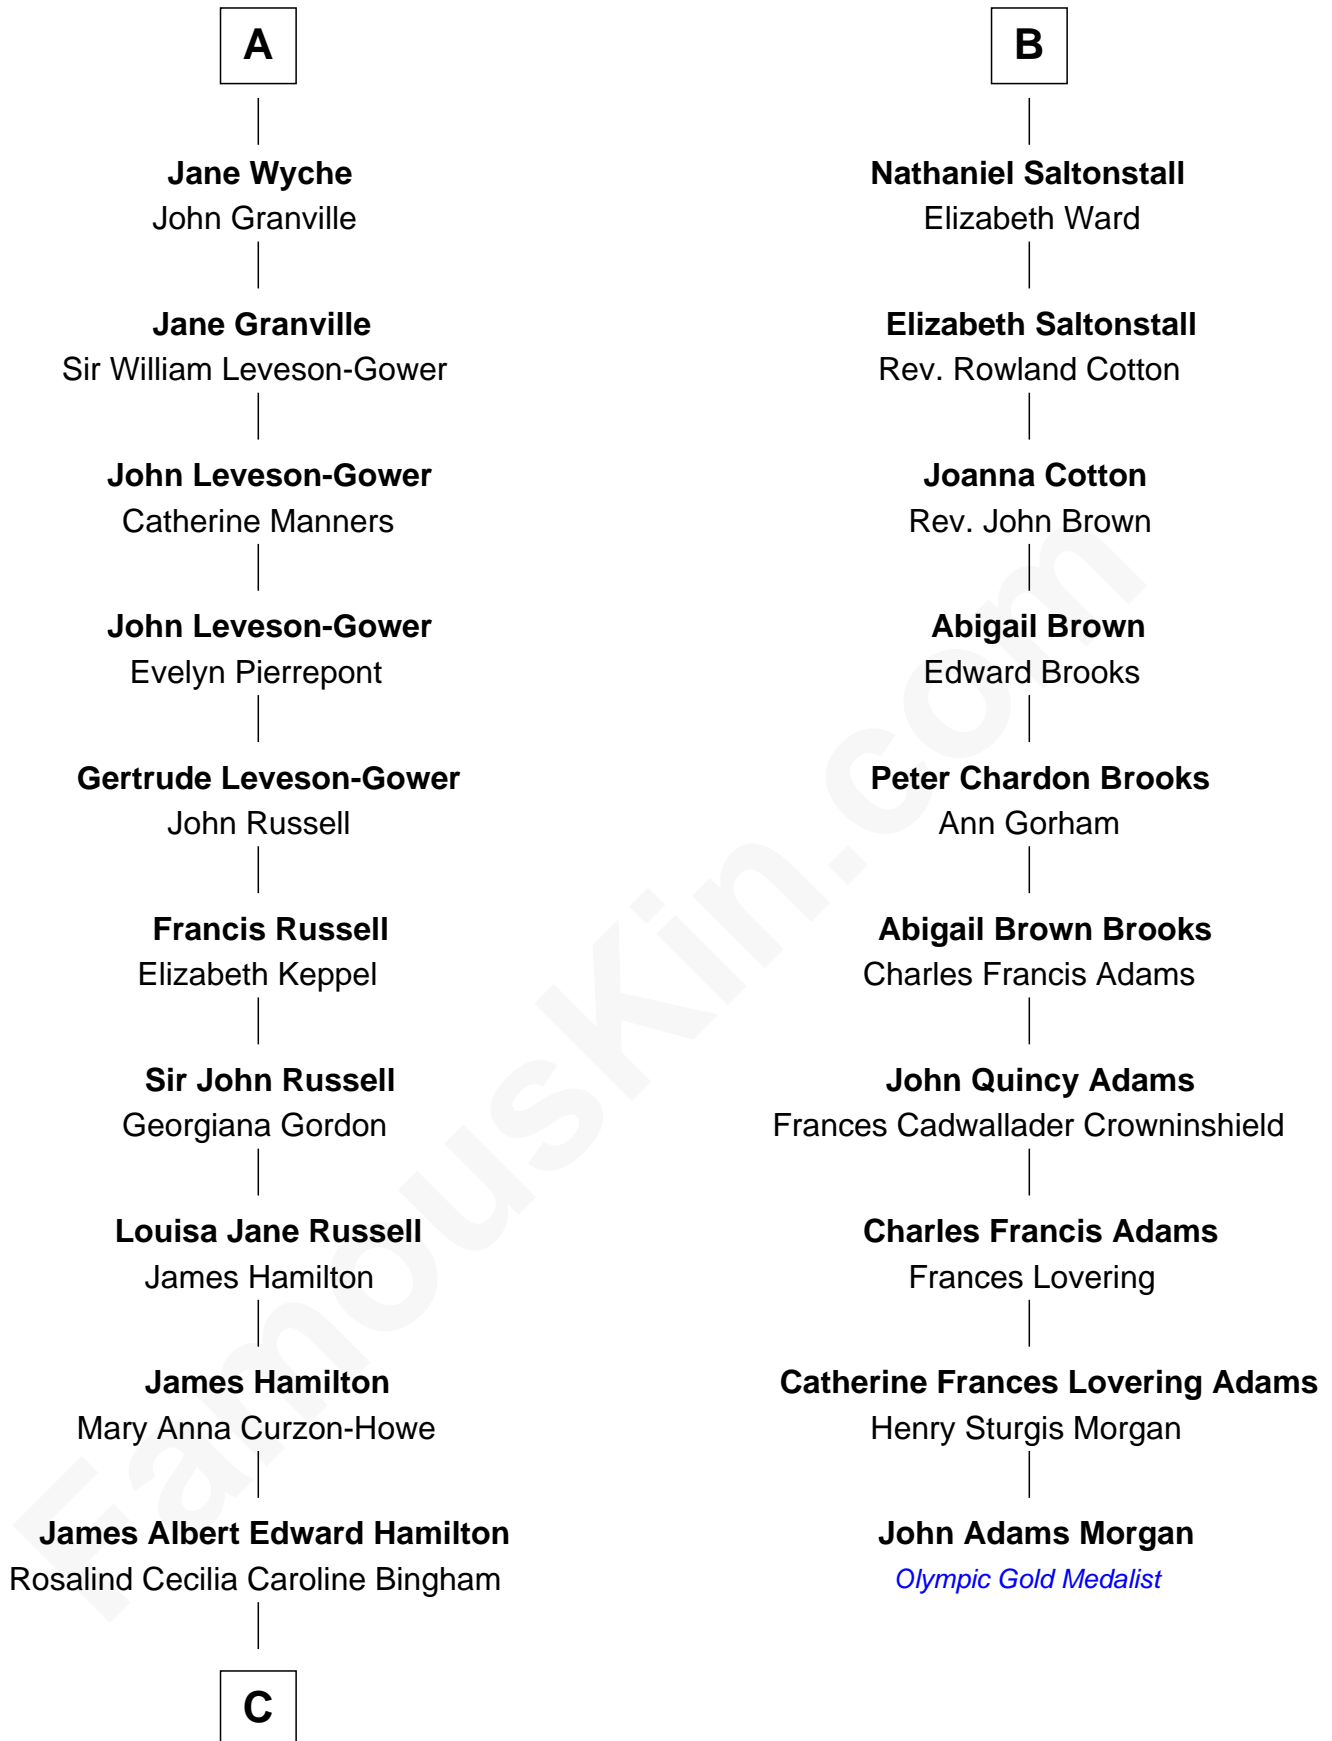

FamousKin.com Relationship Chart of

Prince William
Prince of Wales

16th cousin 4 times removed of

John Adams Morgan
1952 Olympic Sailing Gold Medalist

C

Cynthia Elinor Beatrix Hamilton

Albert Edward John Spencer

Edward John Spencer

Frances Ruth Burke Roche

Princess Diana Frances Spencer

Charles III, King of the United Kingdom

Prince William

Prince of Wales