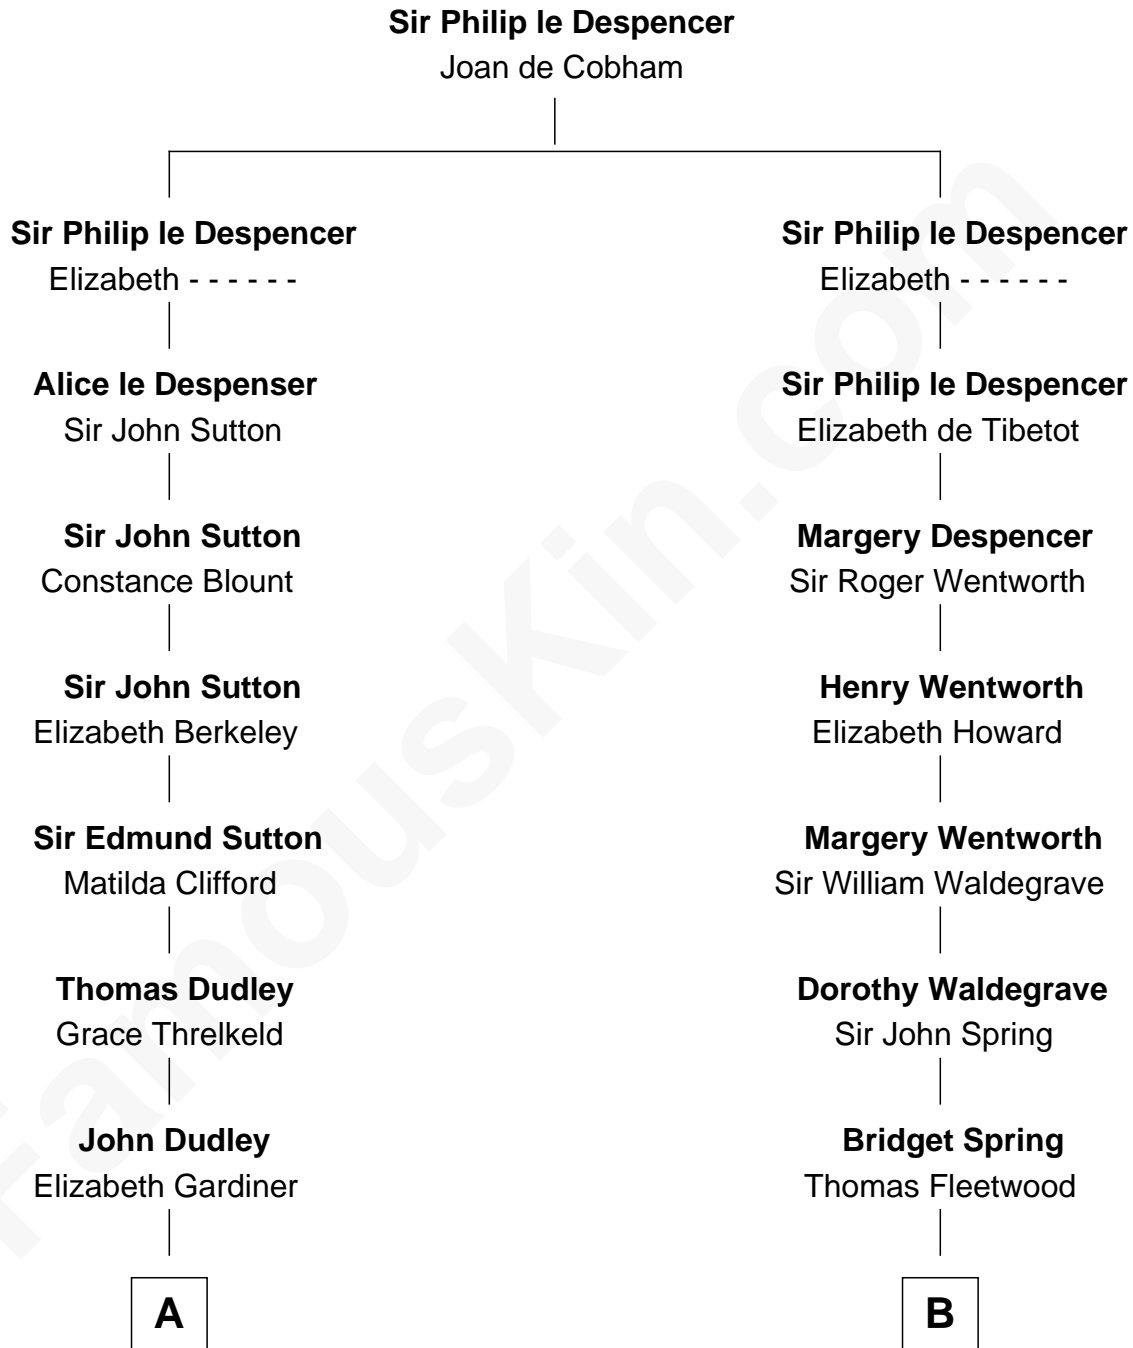

# FamousKin.com Relationship Chart of

**Prince William**

*Prince of Wales*

19th cousin of

**Benedict Cumberbatch**

*Movie, Television and Stage Actor*

**C**

**Edward John Spencer**  
Frances Ruth Burke Roche

**Princess Diana Frances Spencer**  
Charles III, King of the United Kingdom

**Prince William**  
*Prince of Wales*

**D**

**Henry Carlton Cumberbatch**  
Pauline Ellen Laing Congdon

**Timothy Carlton Congdon Cumberbatch**  
Wanda Ventham