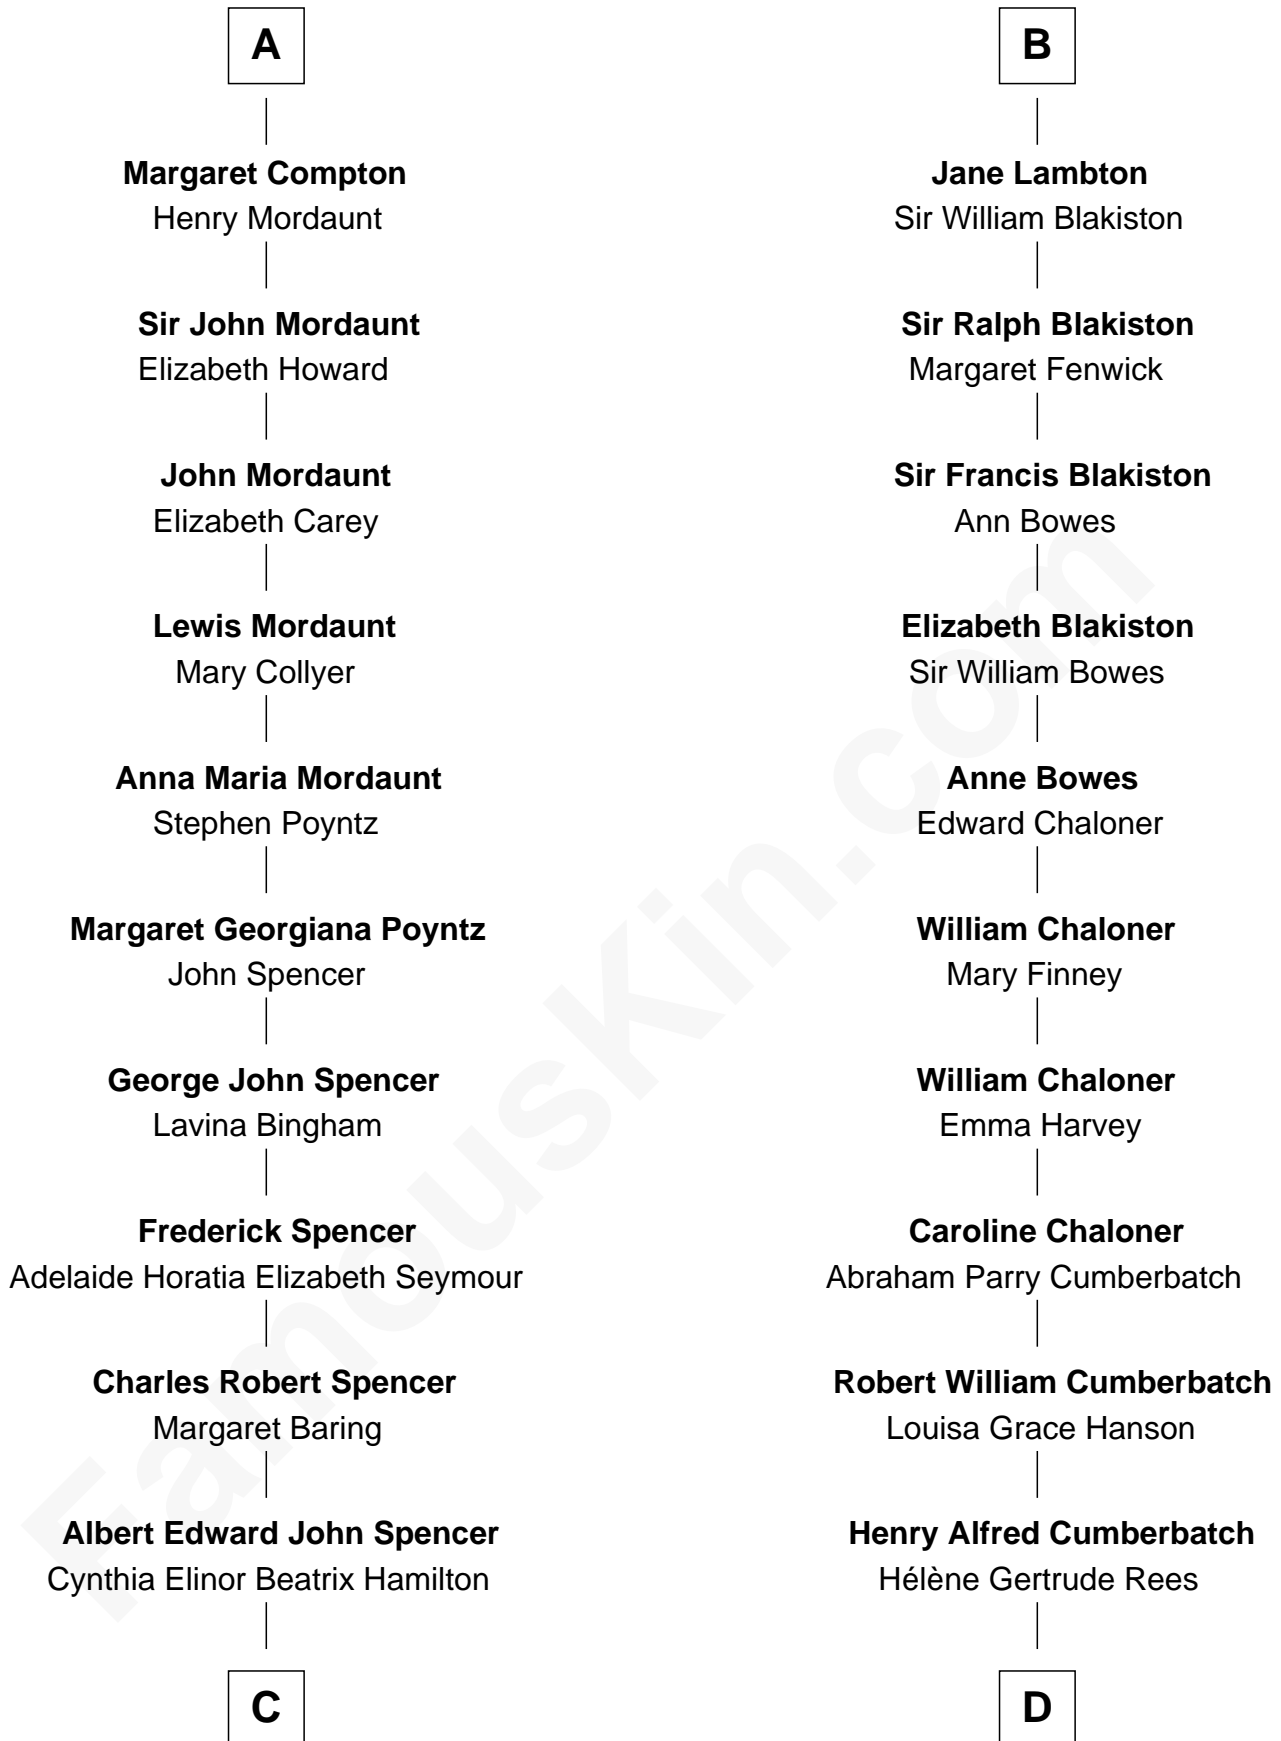

FamousKin.com Relationship Chart of

Prince William

Prince of Wales

19th cousin of

Benedict Cumberbatch

Movie, Television and Stage Actor

C

Edward John Spencer
Frances Ruth Burke Roche

Princess Diana Frances Spencer
Charles III, King of the United Kingdom

Prince William
Prince of Wales

D

Henry Carlton Cumberbatch
Pauline Ellen Laing Congdon

Timothy Carlton Congdon Cumberbatch
Wanda Ventham