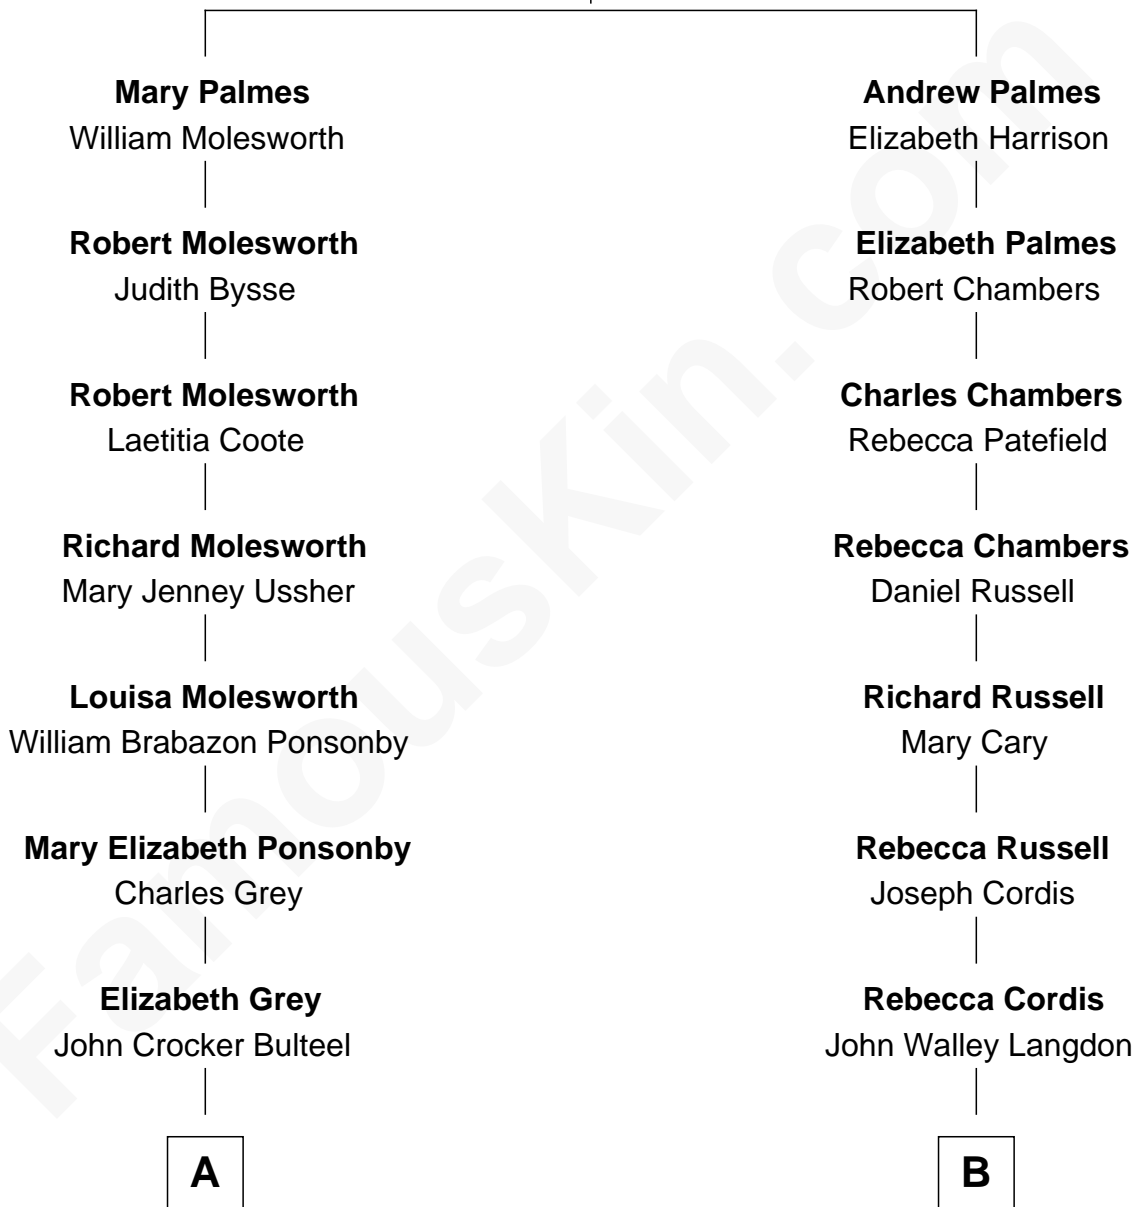

FamousKin.com Relationship Chart of

Prince William

Prince of Wales

12th cousin of

Benedict Cumberbatch

Movie, Television and Stage Actor

Sir Francis Palmes

Mary Hadnall

A

Louisa Emily Charlotte Bulteel

Edward Charles Baring

Margaret Baring

Charles Robert Spencer

Albert Edward John Spencer

Cynthia Elinor Beatrix Hamilton

Edward John Spencer

Frances Ruth Burke Roche

Princess Diana Frances Spencer

Charles III, King of the United Kingdom

Prince William

Prince of Wales

B

Joseph Langdon

Louisa Christine Gout