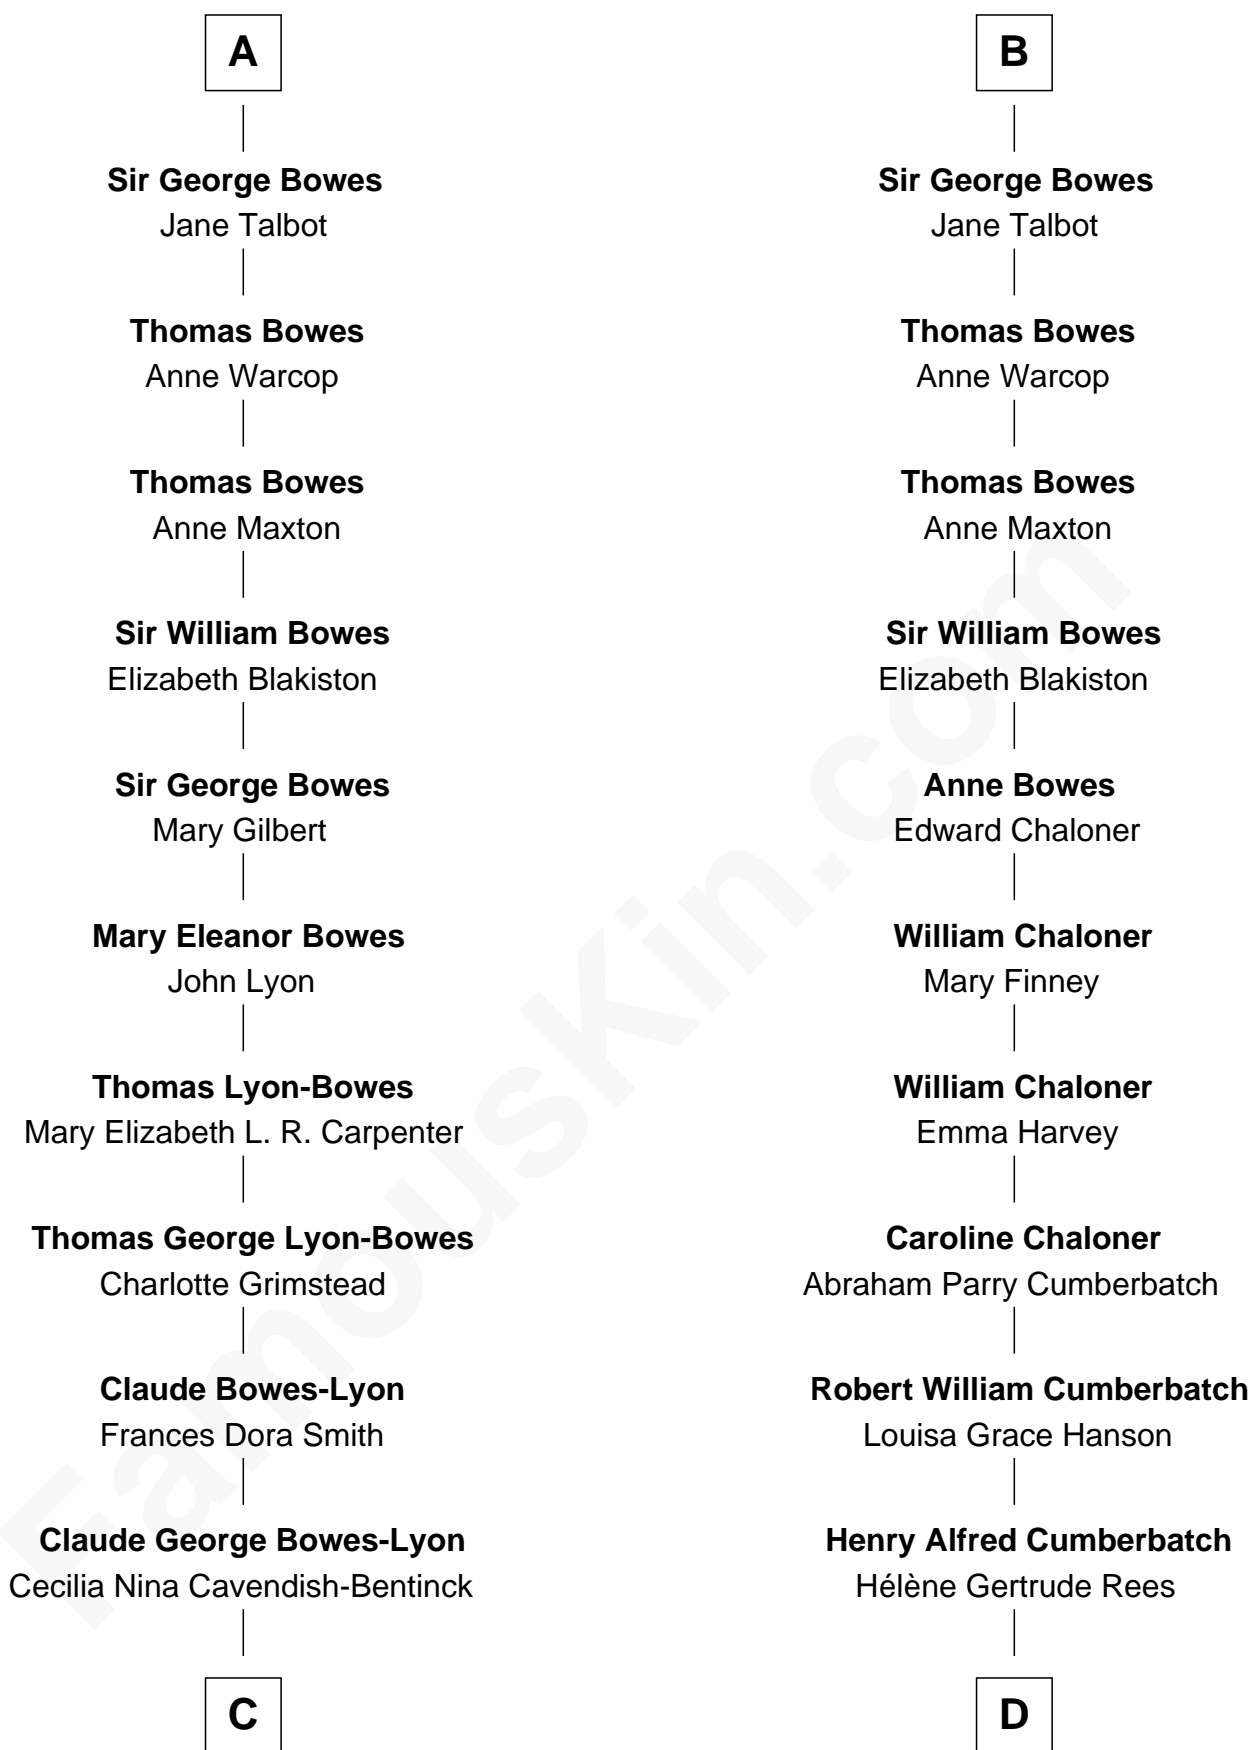

FamousKin.com

Relationship Chart of

Prince William

Prince of Wales

19th cousin 1 time removed of

Benedict Cumberbatch
Movie, Television and Stage Actor

C

Elizabeth Bowes-Lyon

George VI, King of the United Kingdom

Elizabeth II, Queen of the United Kingdom

Prince Philip of Edinburgh

Charles III, King of the United Kingdom

Princess Diana Frances Spencer

Prince William

Prince of Wales