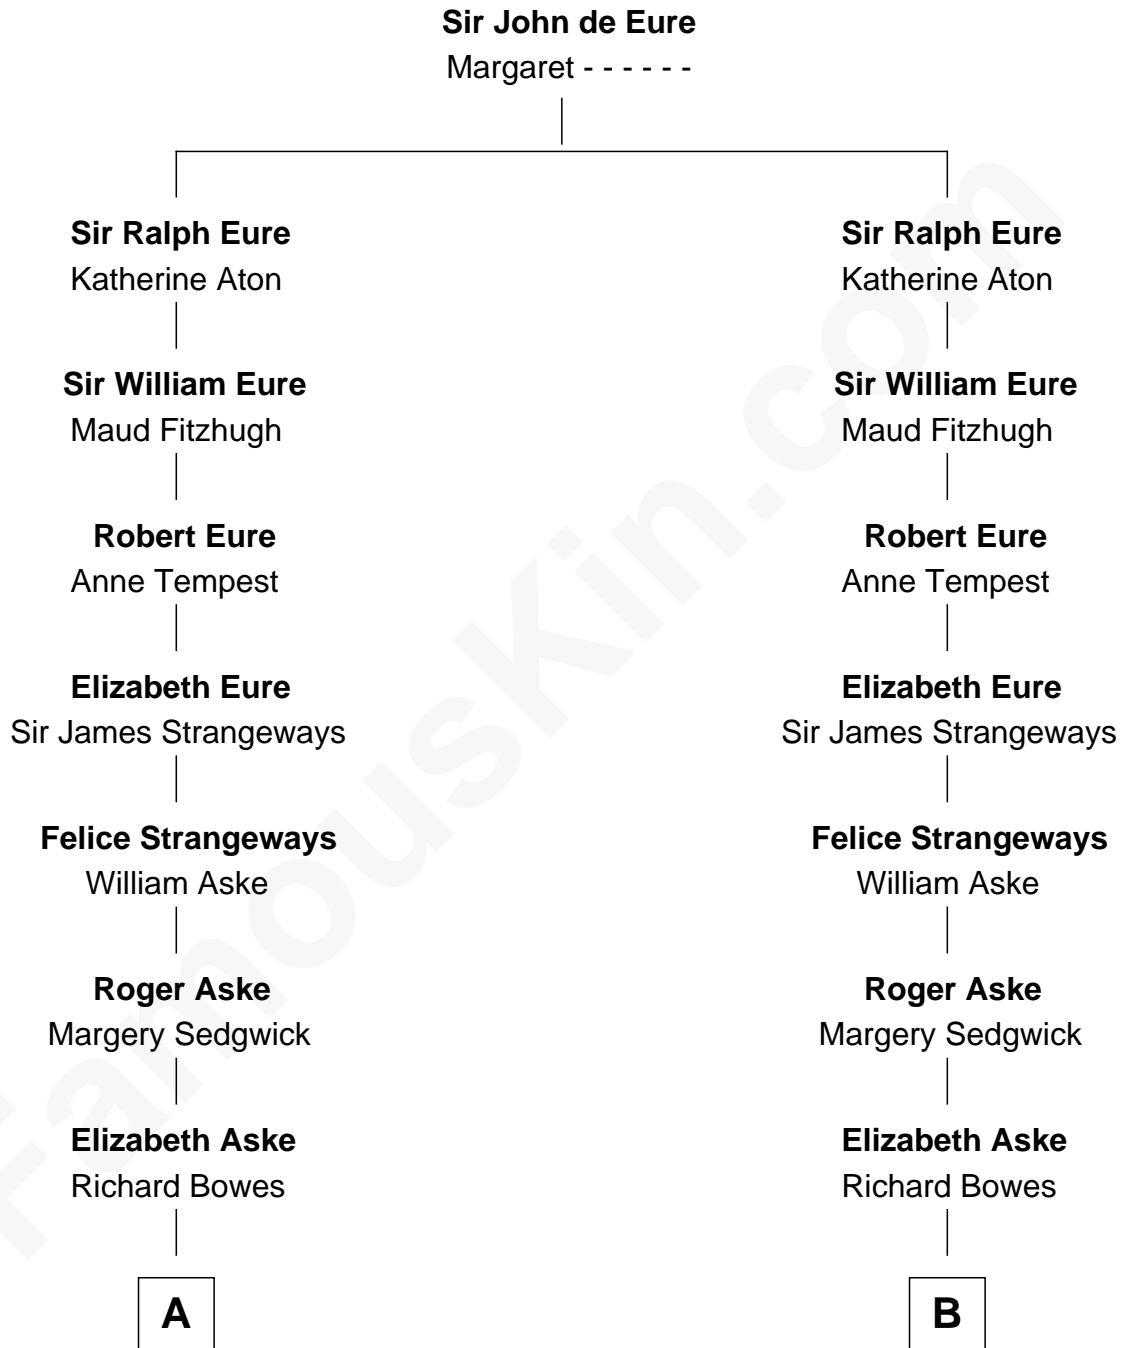

## Relationship Chart of

### Prince William

*Prince of Wales*

19th cousin 1 time removed of

**Benedict Cumberbatch**  
*Movie, Television and Stage Actor*

**C**

**Elizabeth Bowes-Lyon**

George VI, King of the United Kingdom

**Elizabeth II, Queen of the United Kingdom**

Prince Philip of Edinburgh

**Charles III, King of the United Kingdom**

Princess Diana Frances Spencer

**Prince William**

*Prince of Wales*

**D**

**Henry Carlton Cumberbatch**

Pauline Ellen Laing Congdon