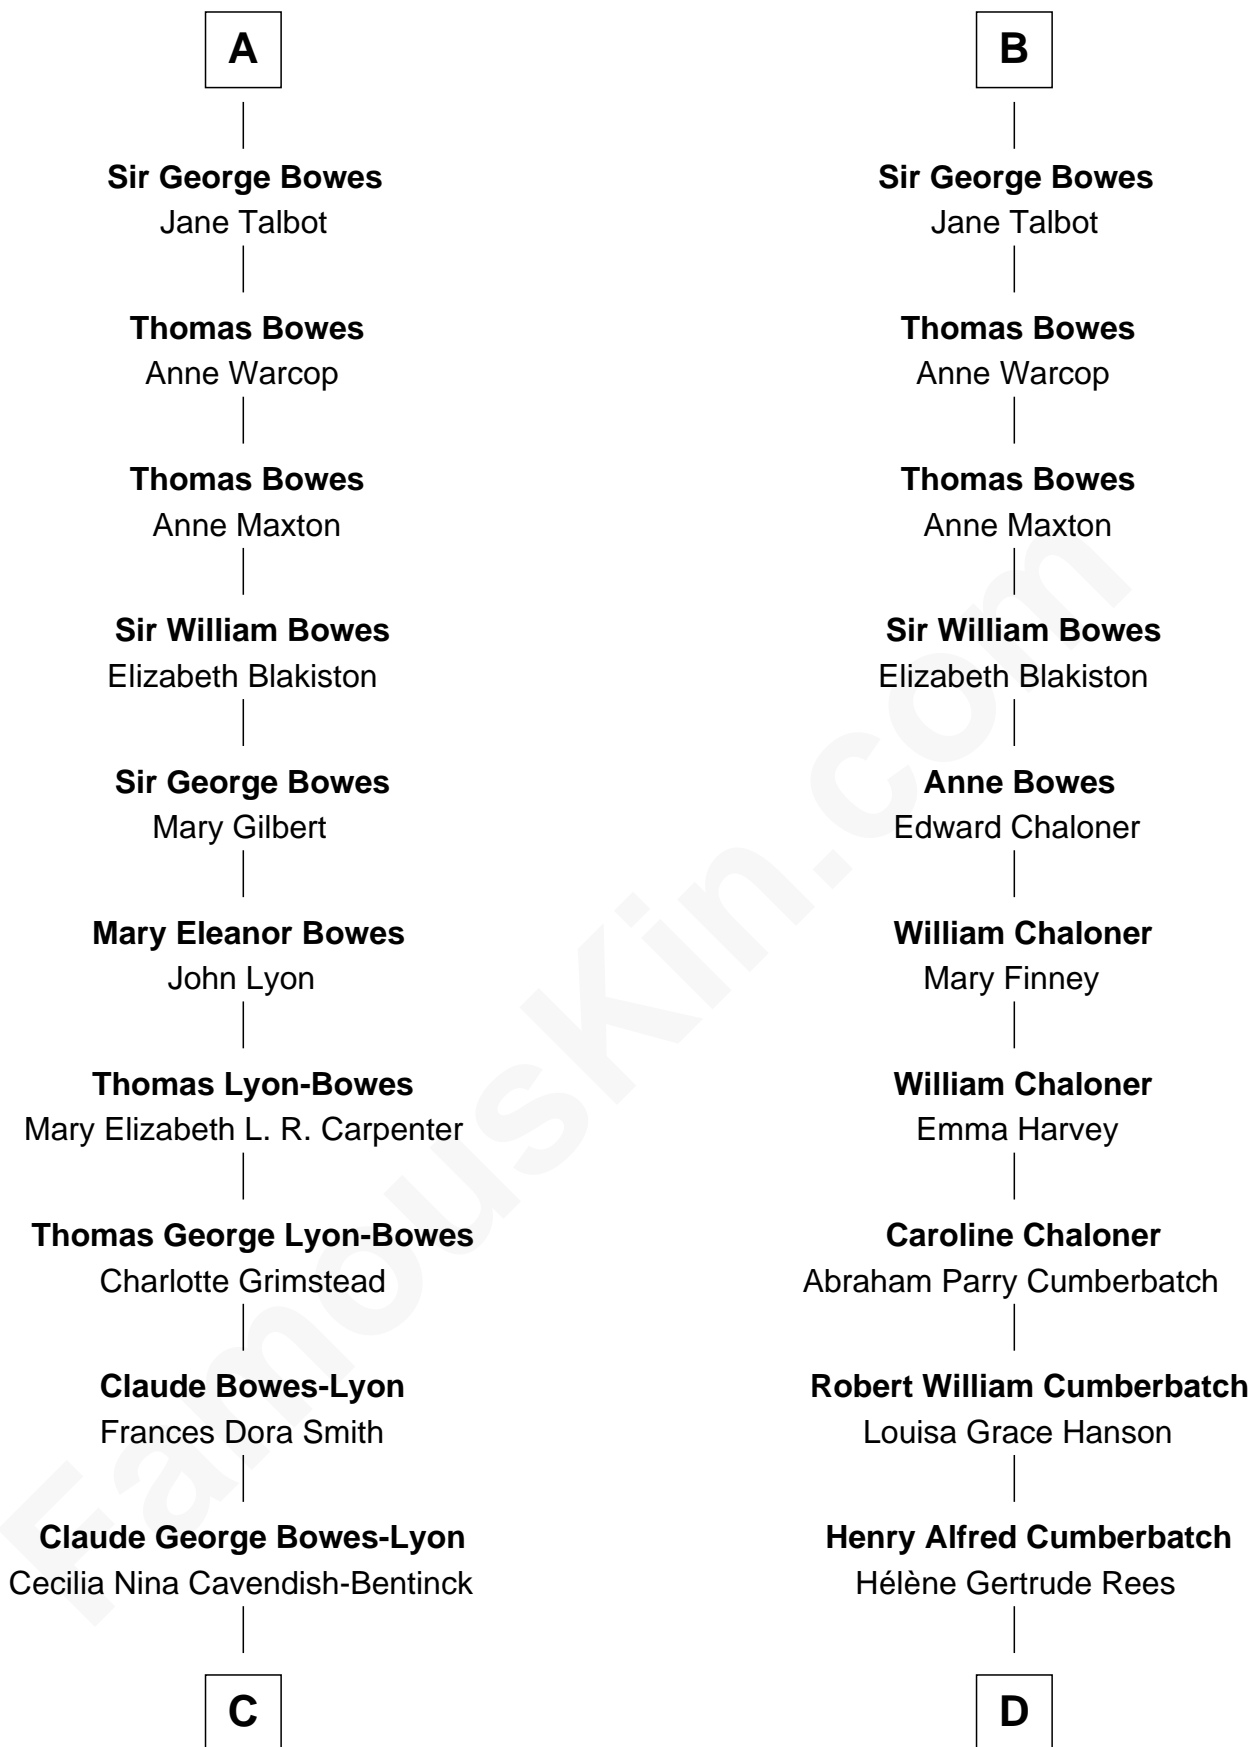

## Relationship Chart of

### Prince William

*Prince of Wales*

19th cousin 1 time removed of

**Benedict Cumberbatch**  
*Movie, Television and Stage Actor*

**C**

**Elizabeth Bowes-Lyon**

George VI, King of the United Kingdom

**Elizabeth II, Queen of the United Kingdom**

Prince Philip of Edinburgh

**Charles III, King of the United Kingdom**

Princess Diana Frances Spencer

**Prince William**

*Prince of Wales*

**D**

**Henry Carlton Cumberbatch**

Pauline Ellen Laing Congdon