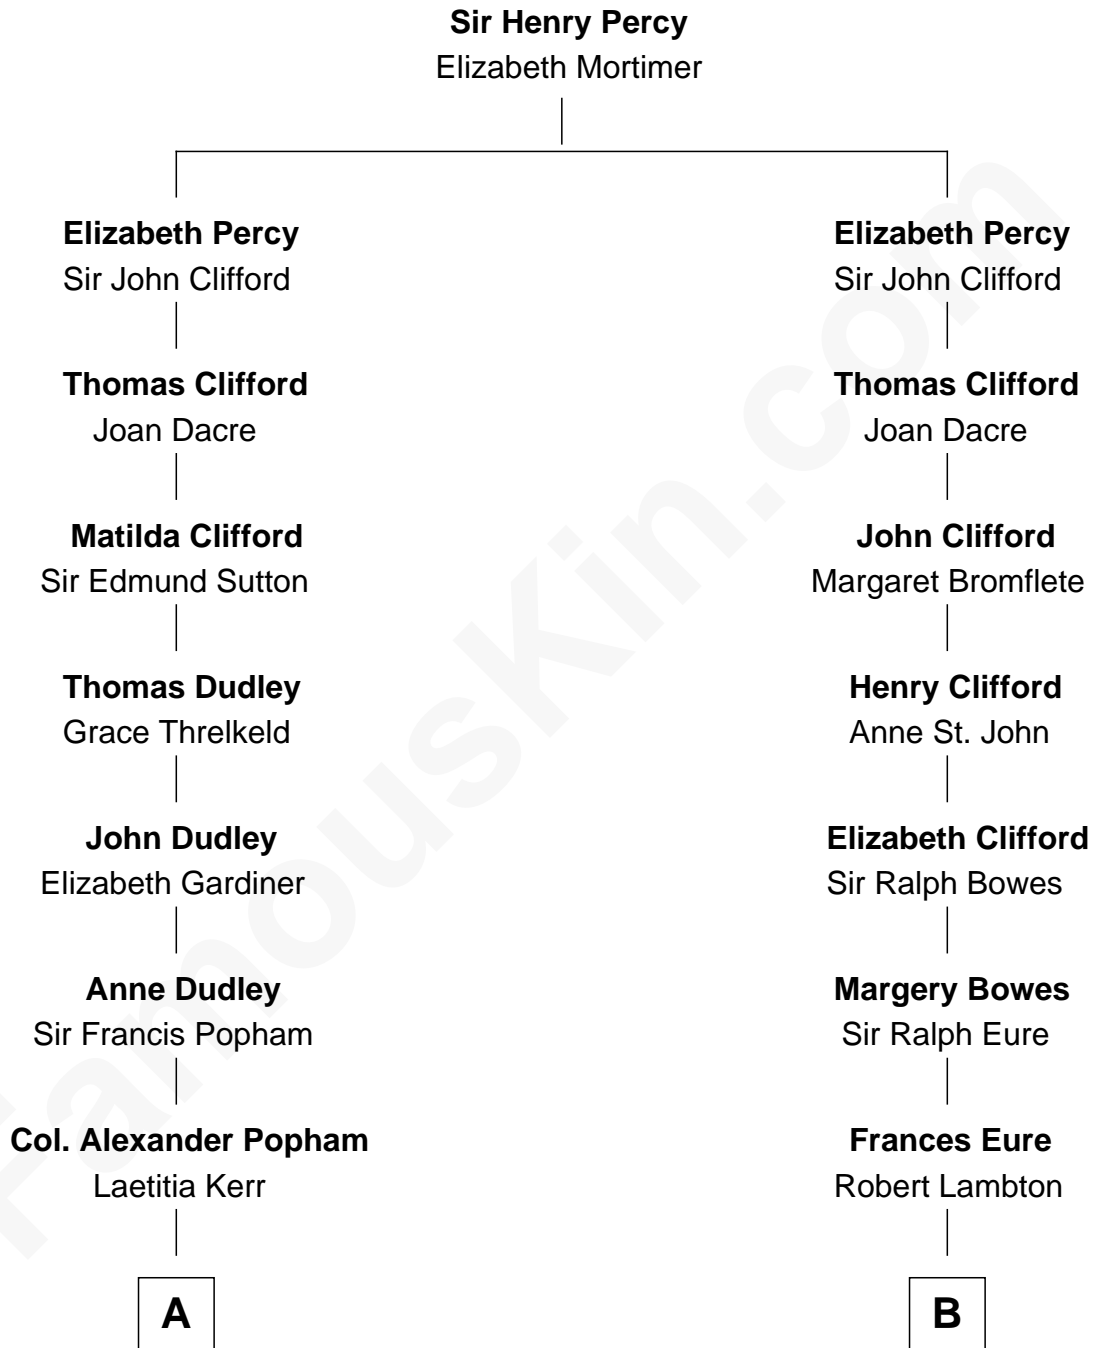

## Relationship Chart of

### Prince William

*Prince of Wales*

17th cousin 2 times removed of

### Benedict Cumberbatch

*Movie, Television and Stage Actor*

C

**Henry Carlton Cumberbatch**

Pauline Ellen Laing Congdon

**Timothy Carlton Congdon Cumberbatch**

Wanda Ventham

**Benedict Cumberbatch**