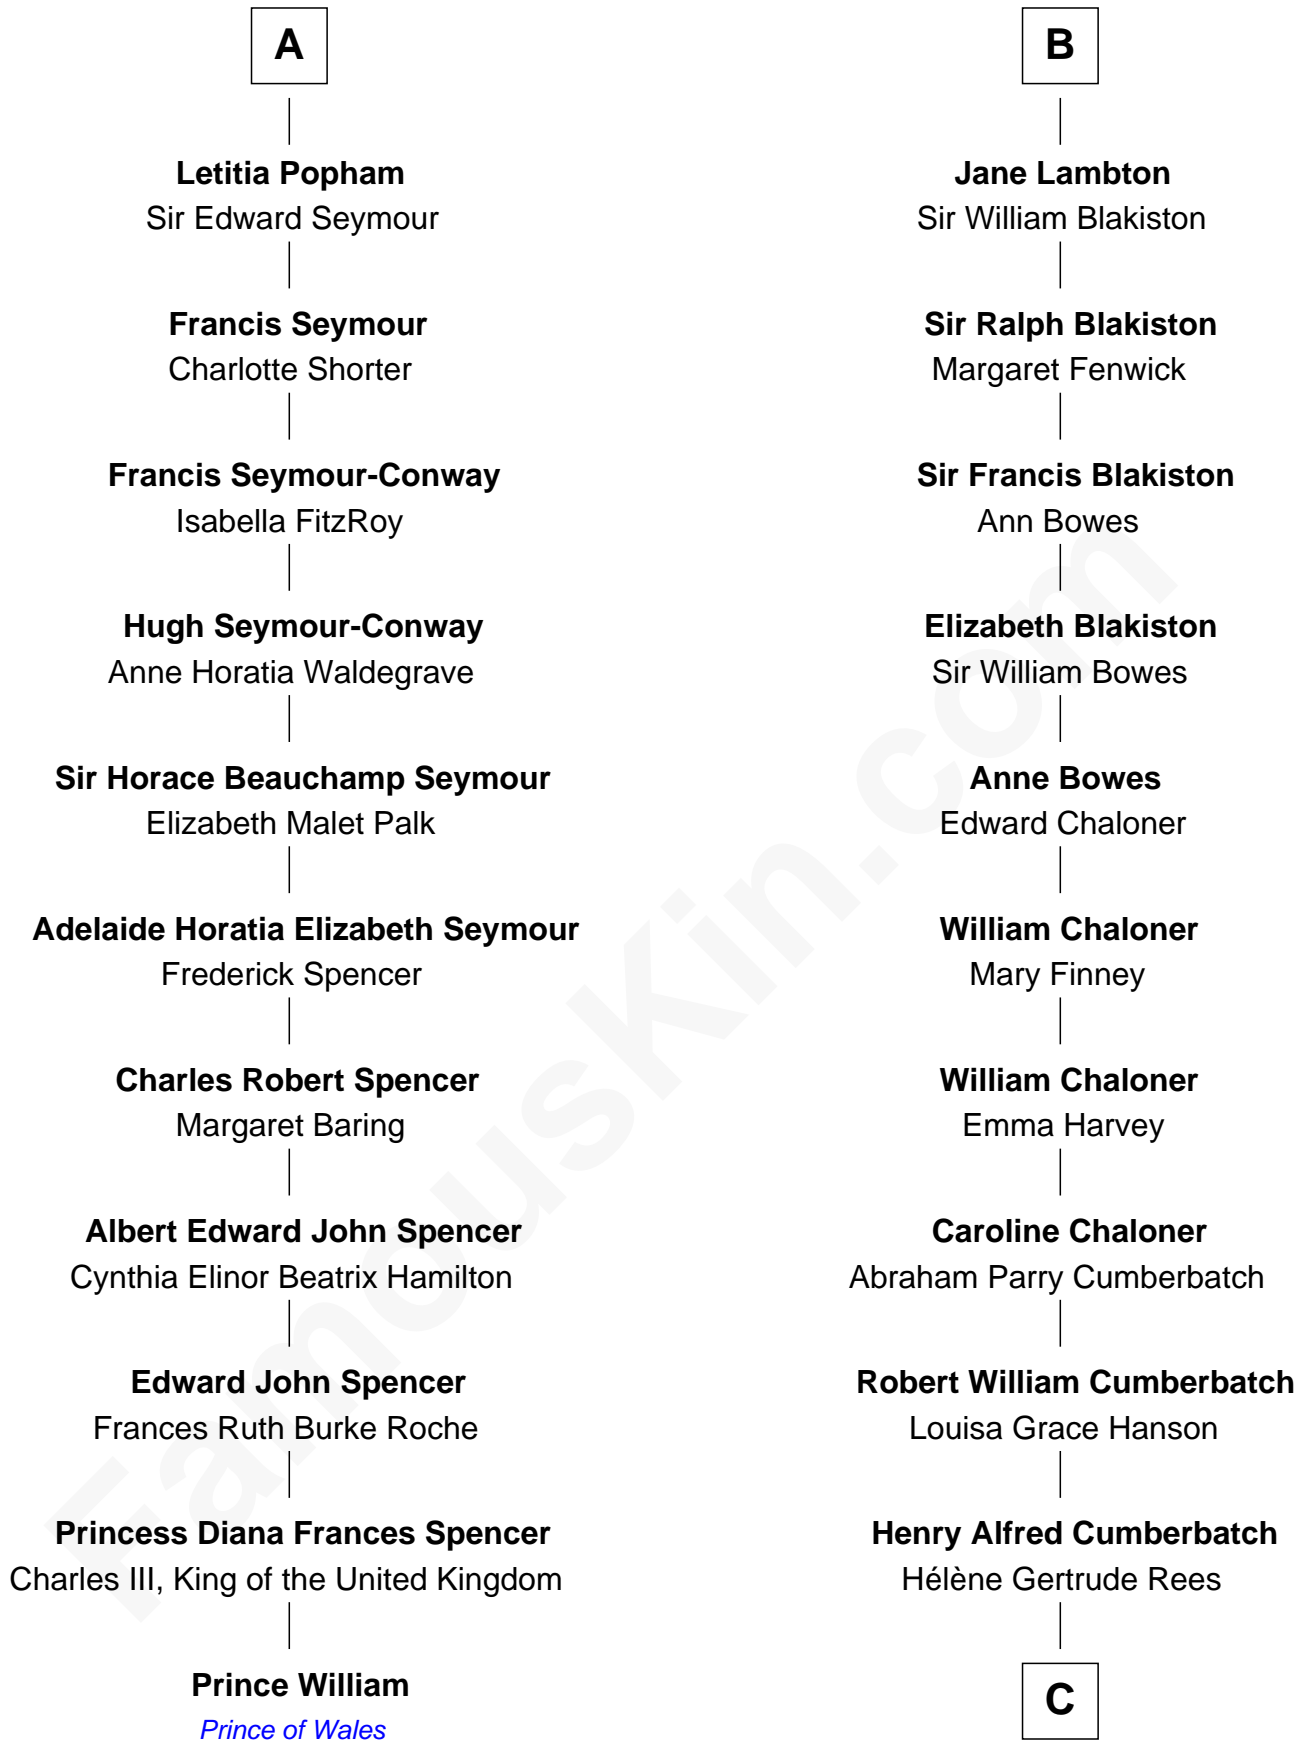

FamousKin.com
Relationship Chart of
Prince William
Prince of Wales

17th cousin 2 times removed of
Benedict Cumberbatch
Movie, Television and Stage Actor

C

Henry Carlton Cumberbatch

Pauline Ellen Laing Congdon