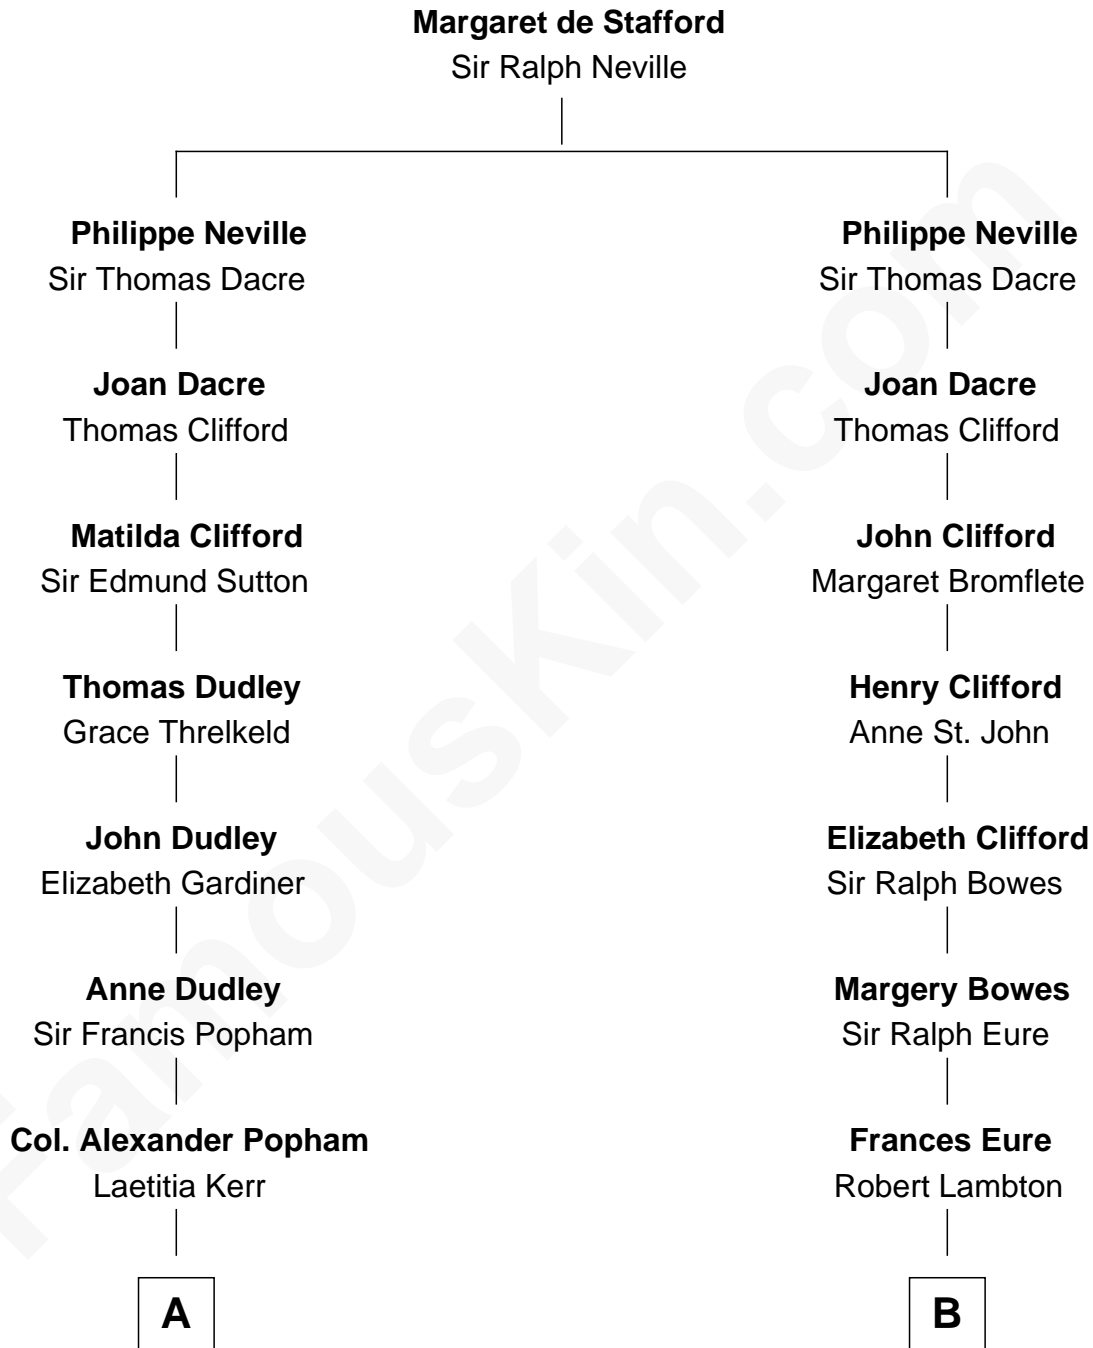

FamousKin.com
Relationship Chart of
Prince William
Prince of Wales

17th cousin 2 times removed of
Benedict Cumberbatch
Movie, Television and Stage Actor

C

Henry Carlton Cumberbatch

Pauline Ellen Laing Congdon

Timothy Carlton Congdon Cumberbatch

Wanda Ventham

Benedict Cumberbatch

Movie, Television and Stage Actor