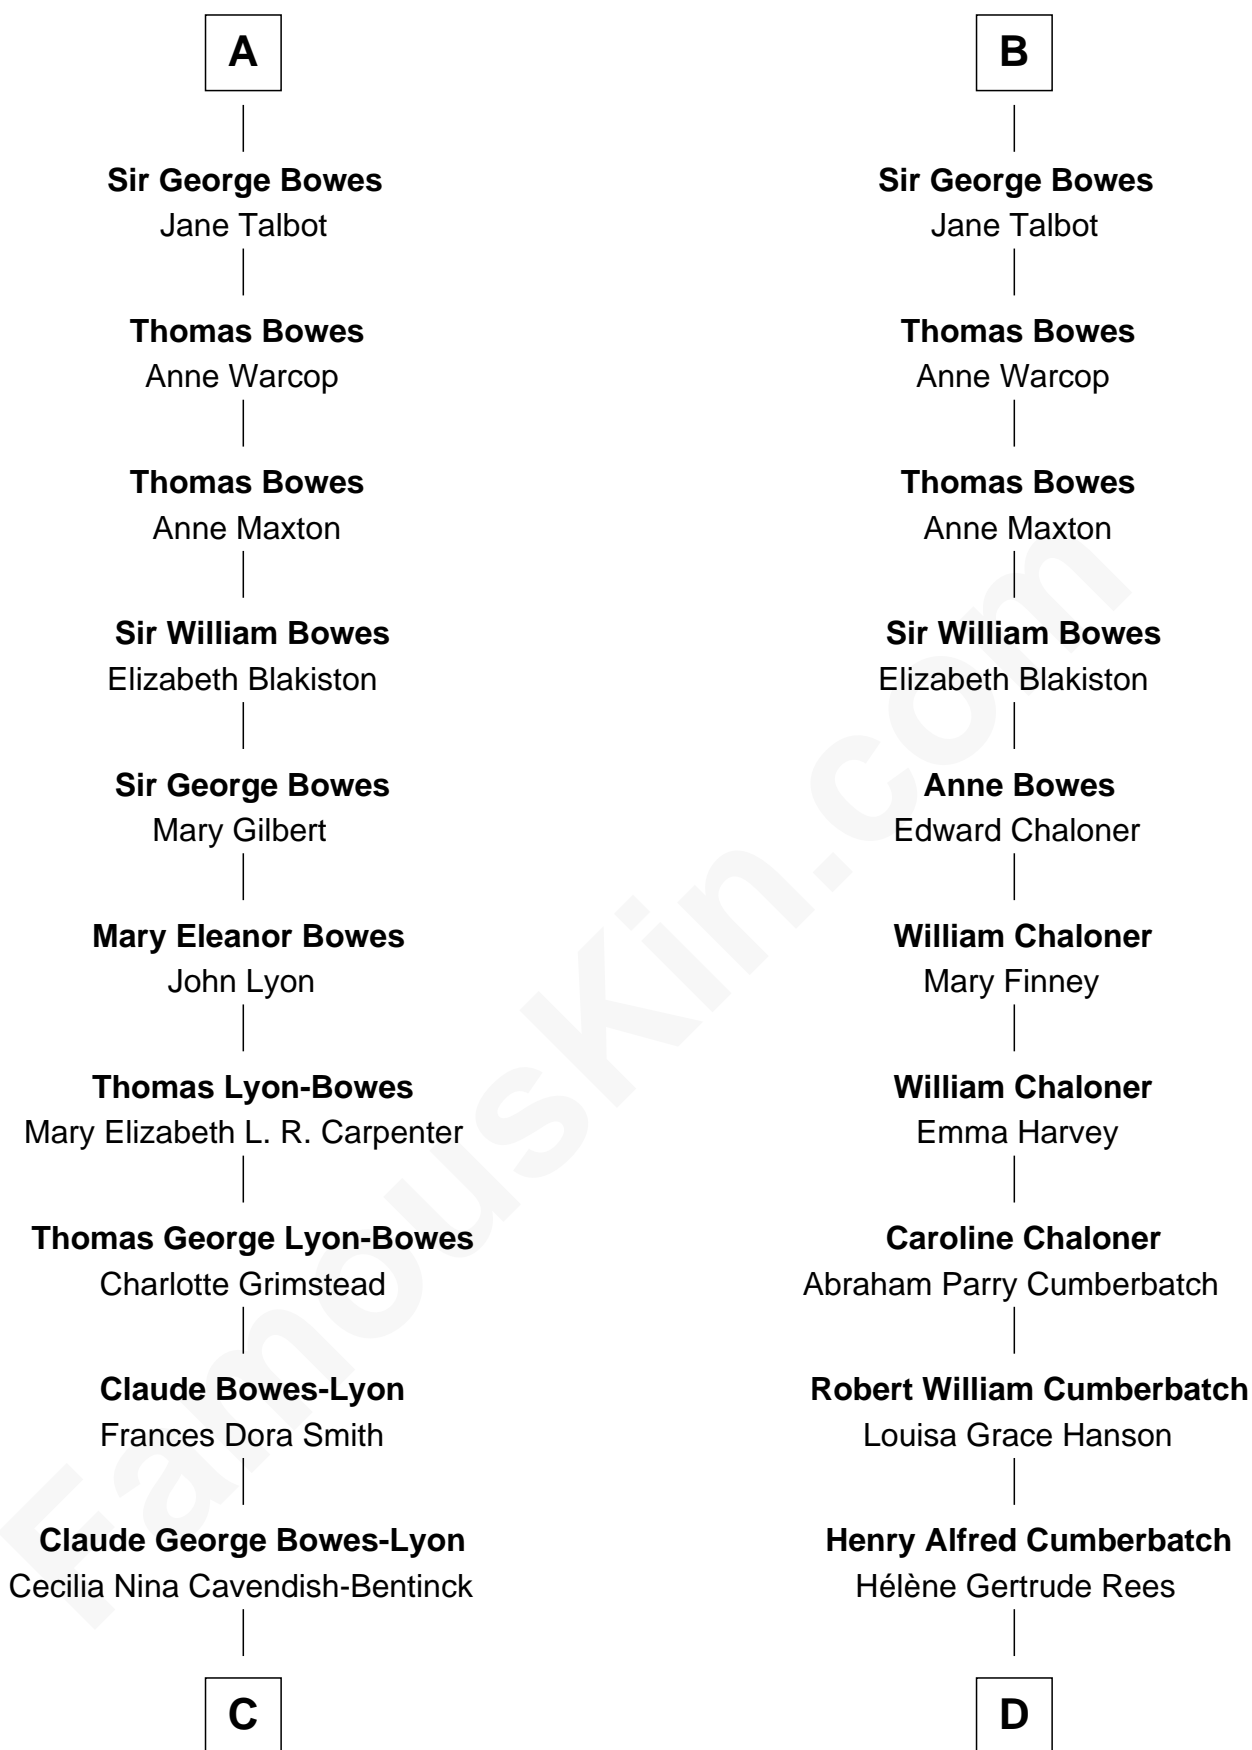

# FamousKin.com Relationship Chart of

**Prince William**

*Prince of Wales*

19th cousin 1 time removed of

**Benedict Cumberbatch**

*Movie, Television and Stage Actor*

**Sir John Marmion**

Maud de Furnival

**C**

**Elizabeth Bowes-Lyon**

George VI, King of the United Kingdom

**Elizabeth II, Queen of the United Kingdom**

Prince Philip of Edinburgh

**Charles III, King of the United Kingdom**

Princess Diana Frances Spencer

**Prince William**

*Prince of Wales*

**D**

**Henry Carlton Cumberbatch**

Pauline Ellen Laing Congdon

**Timothy Carlton Congdon Cumberbatch**

Wanda Ventham

**Benedict Cumberbatch**