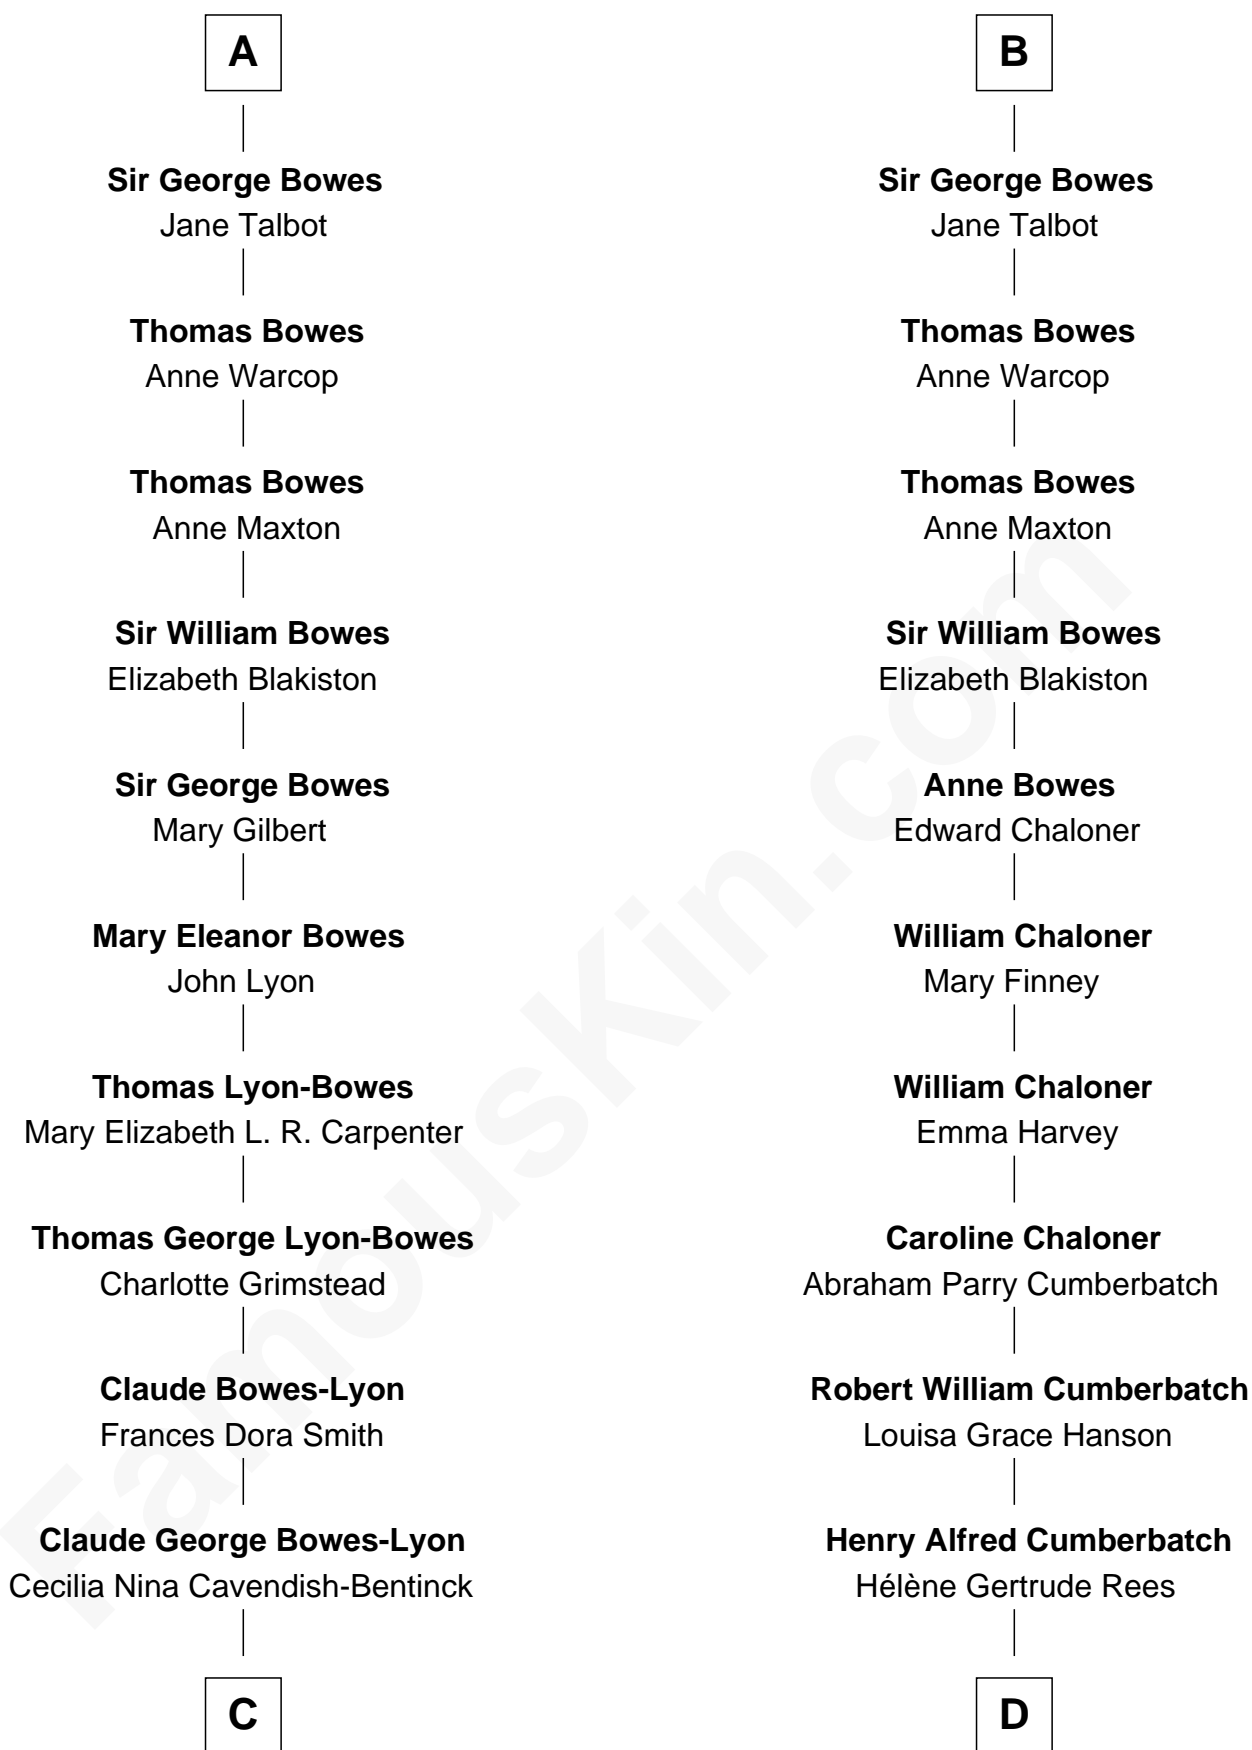

FamousKin.com
Relationship Chart of
Prince William
Prince of Wales

19th cousin 1 time removed of

Benedict Cumberbatch
Movie, Television and Stage Actor

C

Elizabeth Bowes-Lyon

George VI, King of the United Kingdom

Elizabeth II, Queen of the United Kingdom

Prince Philip of Edinburgh

Charles III, King of the United Kingdom

Princess Diana Frances Spencer

Prince William

Prince of Wales

D

Henry Carlton Cumberbatch