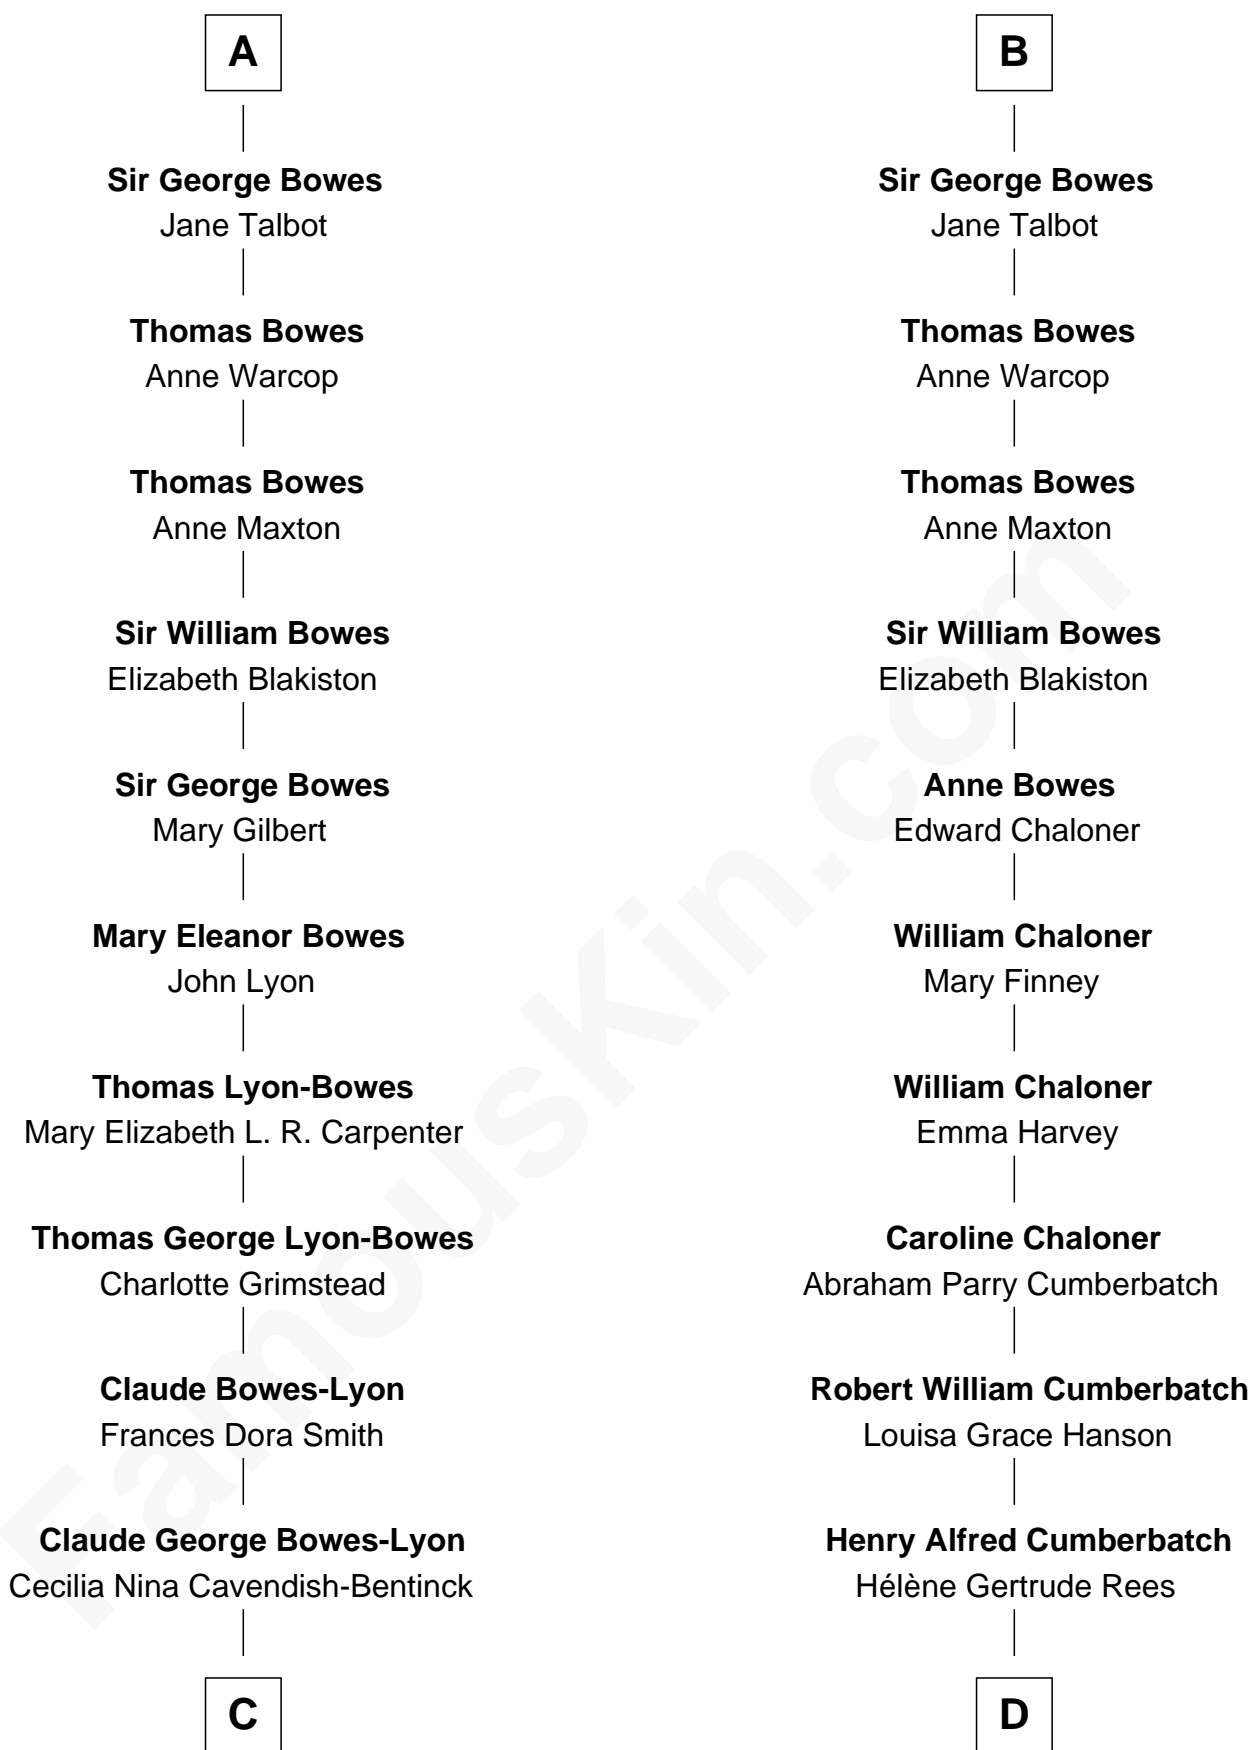

FamousKin.com Relationship Chart of

Prince William

Prince of Wales

19th cousin 1 time removed of

Benedict Cumberbatch

Movie, Television and Stage Actor

Sir John Bulmer

C

Elizabeth Bowes-Lyon

George VI, King of the United Kingdom

Elizabeth II, Queen of the United Kingdom

Prince Philip of Edinburgh

Charles III, King of the United Kingdom

Princess Diana Frances Spencer

Prince William