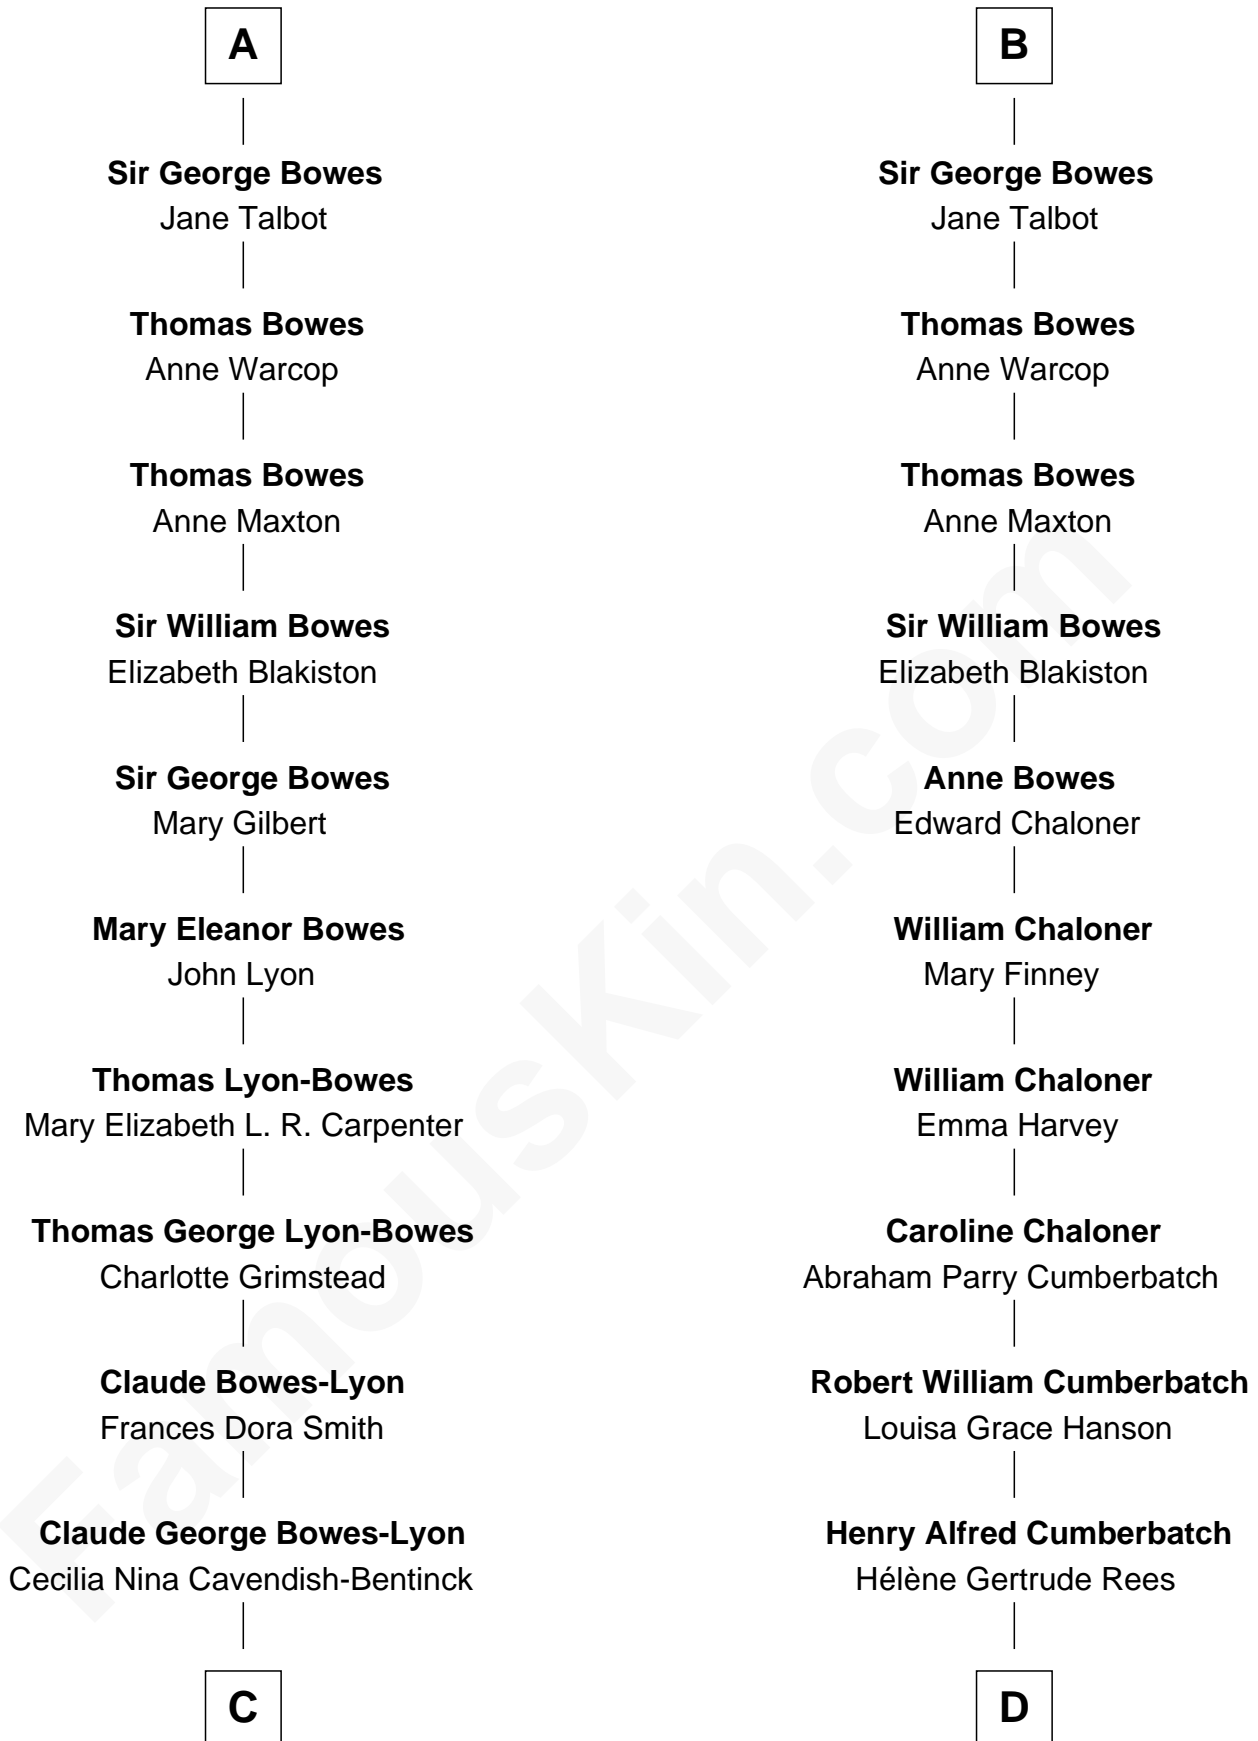

## Relationship Chart of

### Prince William

*Prince of Wales*

19th cousin 1 time removed of

**Benedict Cumberbatch**  
*Movie, Television and Stage Actor*

**Sir Geoffrey le Scrope**  
 Ivetta de Ros

**C**

**Elizabeth Bowes-Lyon**

George VI, King of the United Kingdom

**Elizabeth II, Queen of the United Kingdom**

Prince Philip of Edinburgh

**Charles III, King of the United Kingdom**

Princess Diana Frances Spencer

**Prince William**

*Prince of Wales*

**D**

**Henry Carlton Cumberbatch**