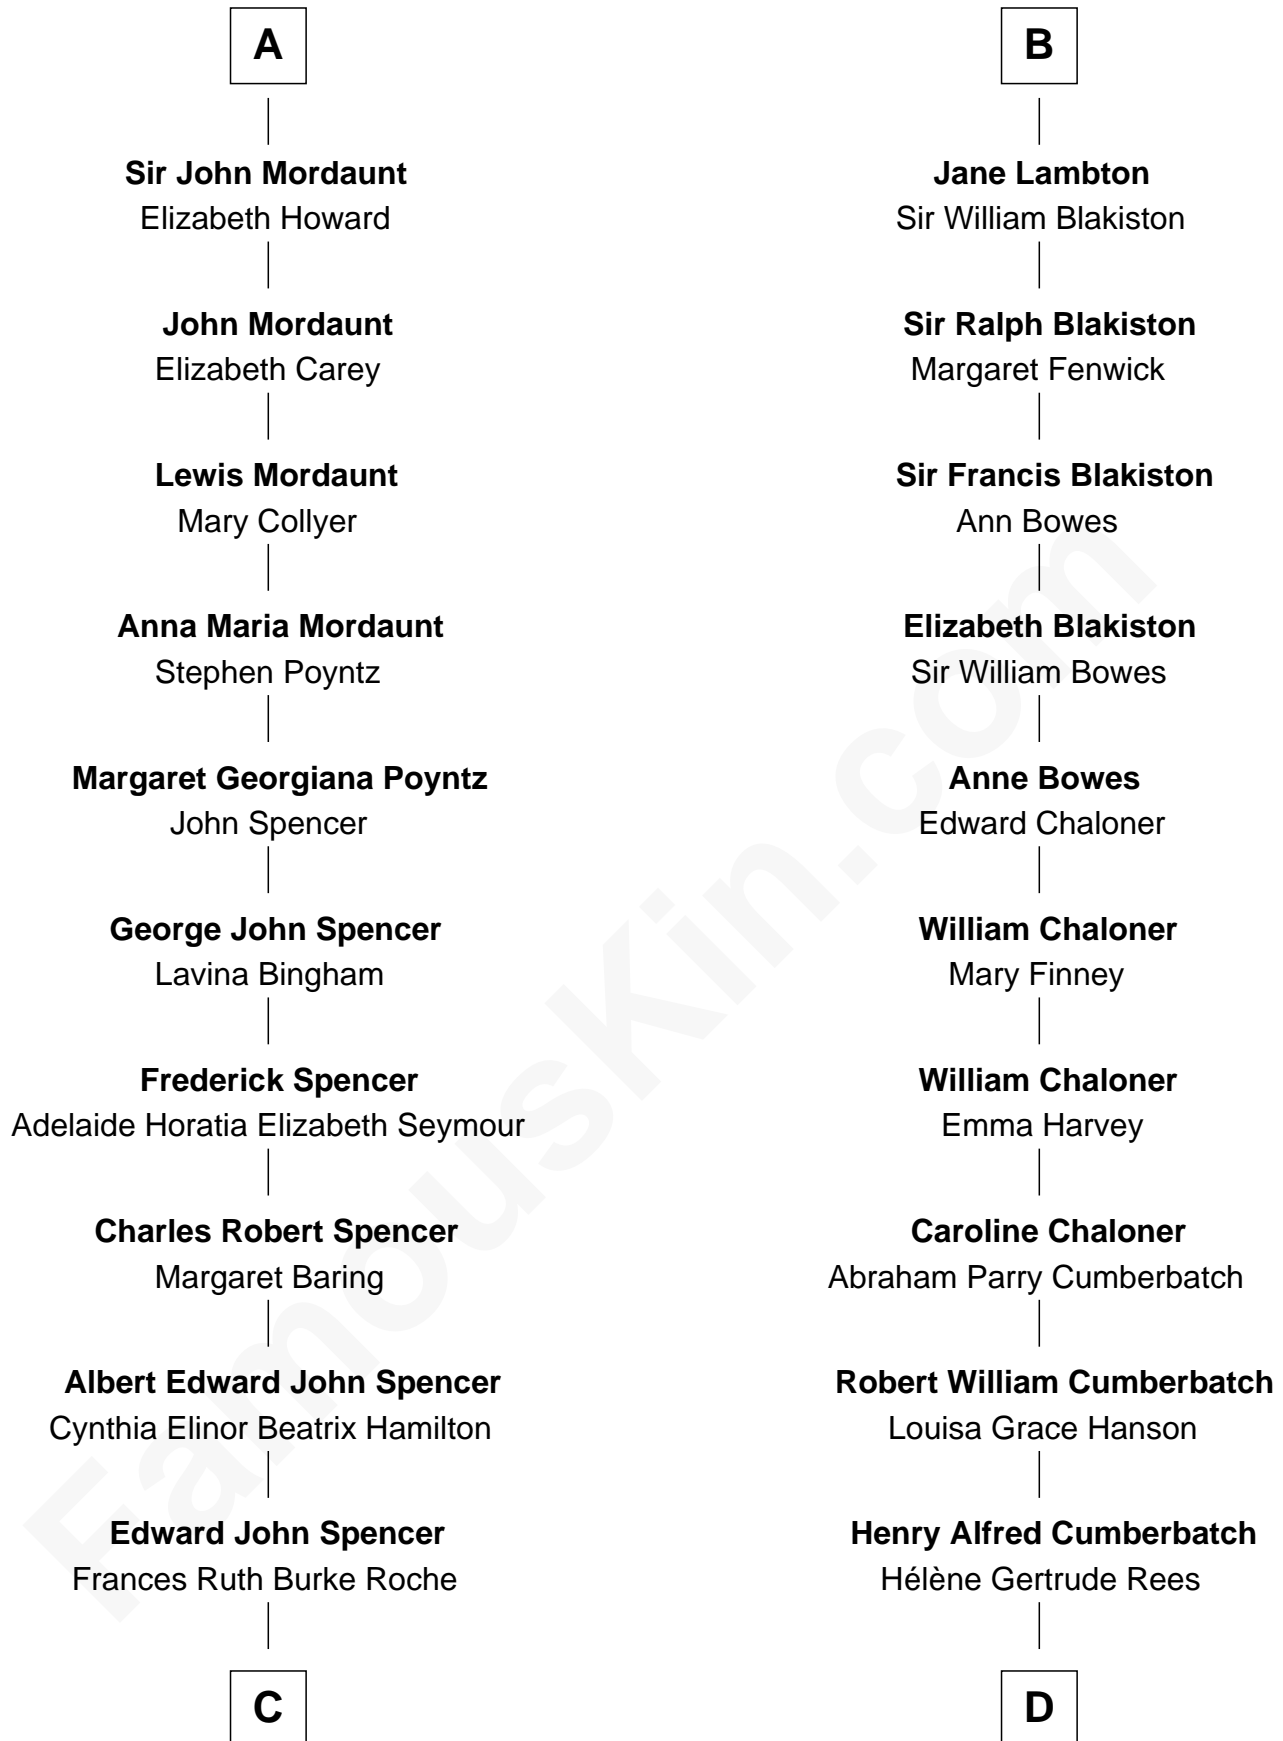

# FamousKin.com Relationship Chart of

**Prince William**

*Prince of Wales*

18th cousin 1 time removed of

**Benedict Cumberbatch**

*Movie, Television and Stage Actor*

**Sir John de Neville**

Maude de Percy

**C**

**Princess Diana Frances Spencer**  
Charles III, King of the United Kingdom

**Prince William**  
*Prince of Wales*

**D**

**Henry Carlton Cumberbatch**  
Pauline Ellen Laing Congdon

**Timothy Carlton Congdon Cumberbatch**  
Wanda Ventham