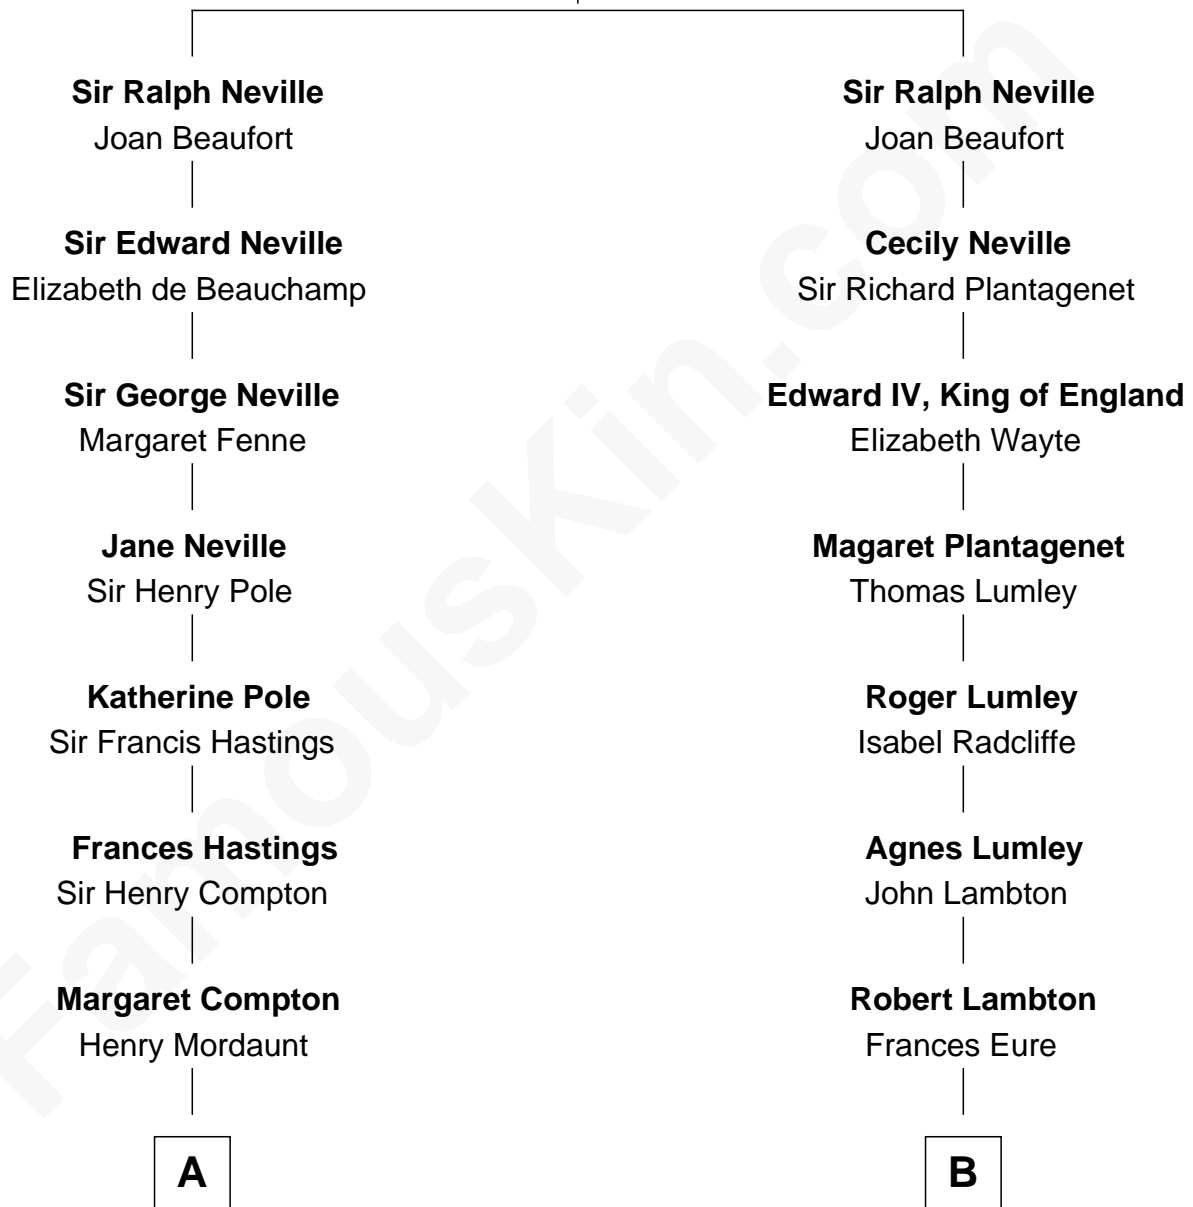

# FamousKin.com Relationship Chart of

**Prince William**

*Prince of Wales*

18th cousin 1 time removed of

**Benedict Cumberbatch**

*Movie, Television and Stage Actor*

**Sir John de Neville**

Maude de Percy

**C**

**Princess Diana Frances Spencer**  
Charles III, King of the United Kingdom

**Prince William**  
*Prince of Wales*

**D**

**Henry Carlton Cumberbatch**  
Pauline Ellen Laing Congdon

**Timothy Carlton Congdon Cumberbatch**  
Wanda Ventham