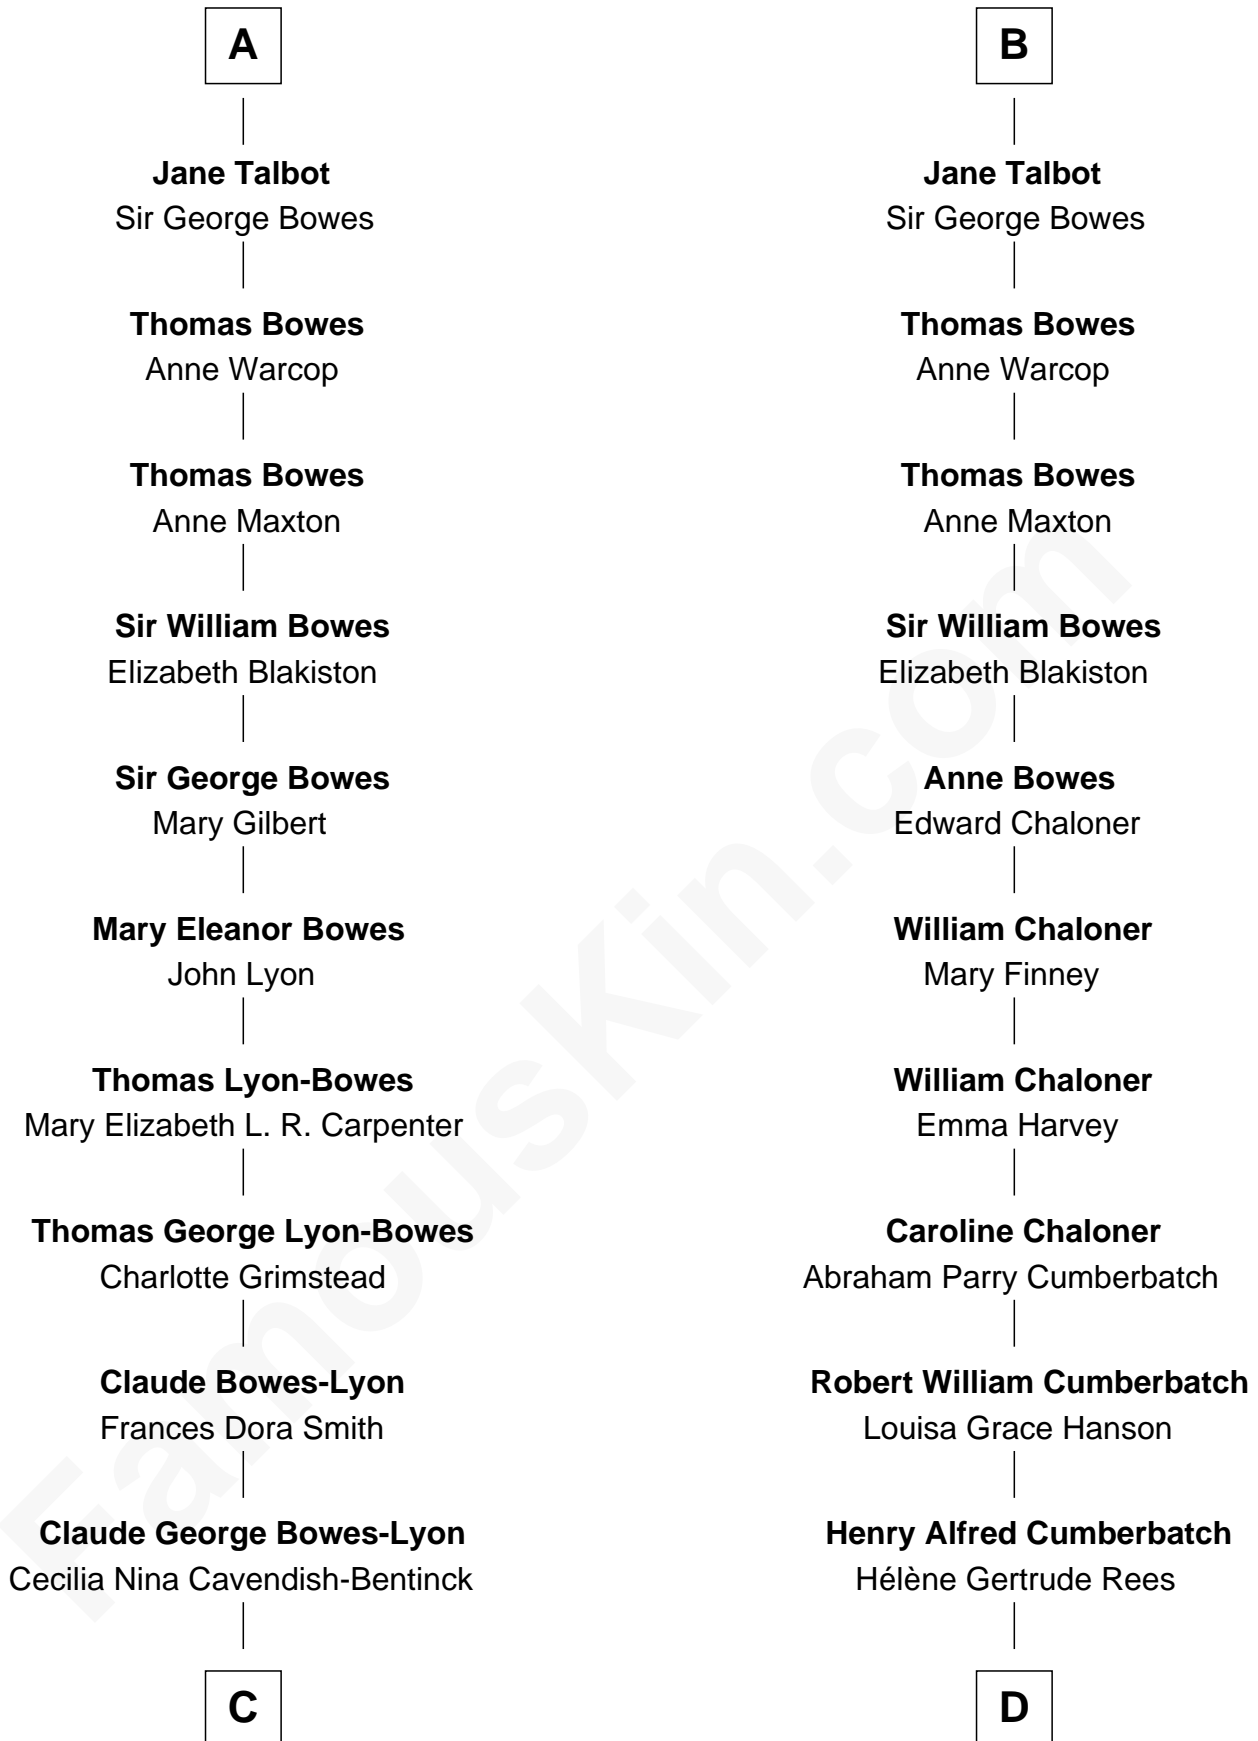

FamousKin.com Relationship Chart of

Prince William

Prince of Wales

19th cousin 1 time removed of

Benedict Cumberbatch

Movie, Television and Stage Actor

Thomas Marmion

Agnes - - - - -

Alice Marmion
William Harlyngrugge

Cecilia Harlyngrugge

Sir John Rede

Joan Rede

Walter Cotton

William Cotton

Alice Abbott

Audrey Cotton

Sir John Rede

Joan Rede

Walter Cotton

William Cotton

Alice Abbott

Audrey Cotton

Sir Gilbert Talbot

Sir John Talbot

Margaret Troutbeck

Sir John Talbot

Frances Giffard

B

C

Elizabeth Bowes-Lyon

George VI, King of the United Kingdom

Elizabeth II, Queen of the United Kingdom