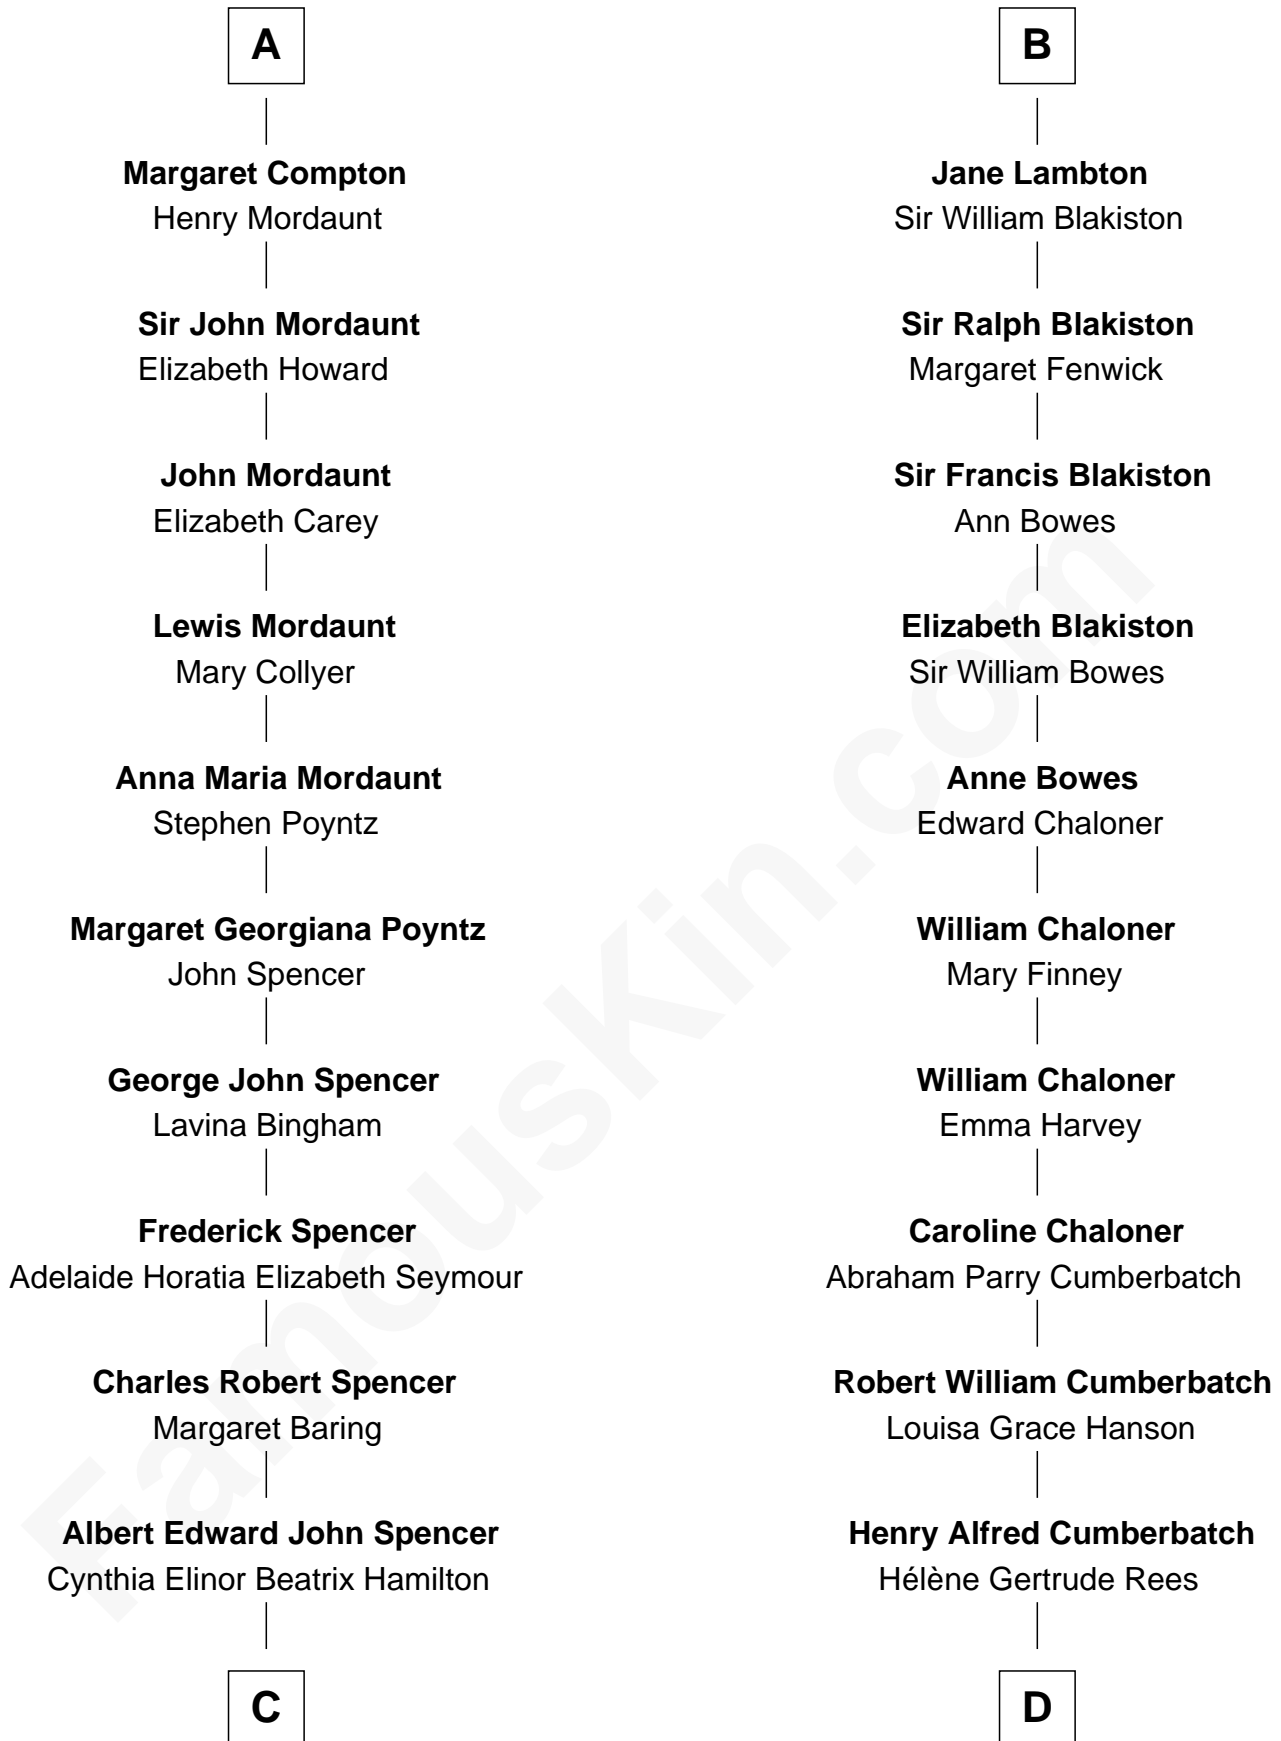

# FamousKin.com Relationship Chart of

**Prince William**

*Prince of Wales*

19th cousin of

**Benedict Cumberbatch**

*Movie, Television and Stage Actor*

**C**

**Edward John Spencer**  
Frances Ruth Burke Roche

**Princess Diana Frances Spencer**  
Charles III, King of the United Kingdom

**Prince William**  
*Prince of Wales*

**D**

**Henry Carlton Cumberbatch**  
Pauline Ellen Laing Congdon

**Timothy Carlton Congdon Cumberbatch**  
Wanda Ventham