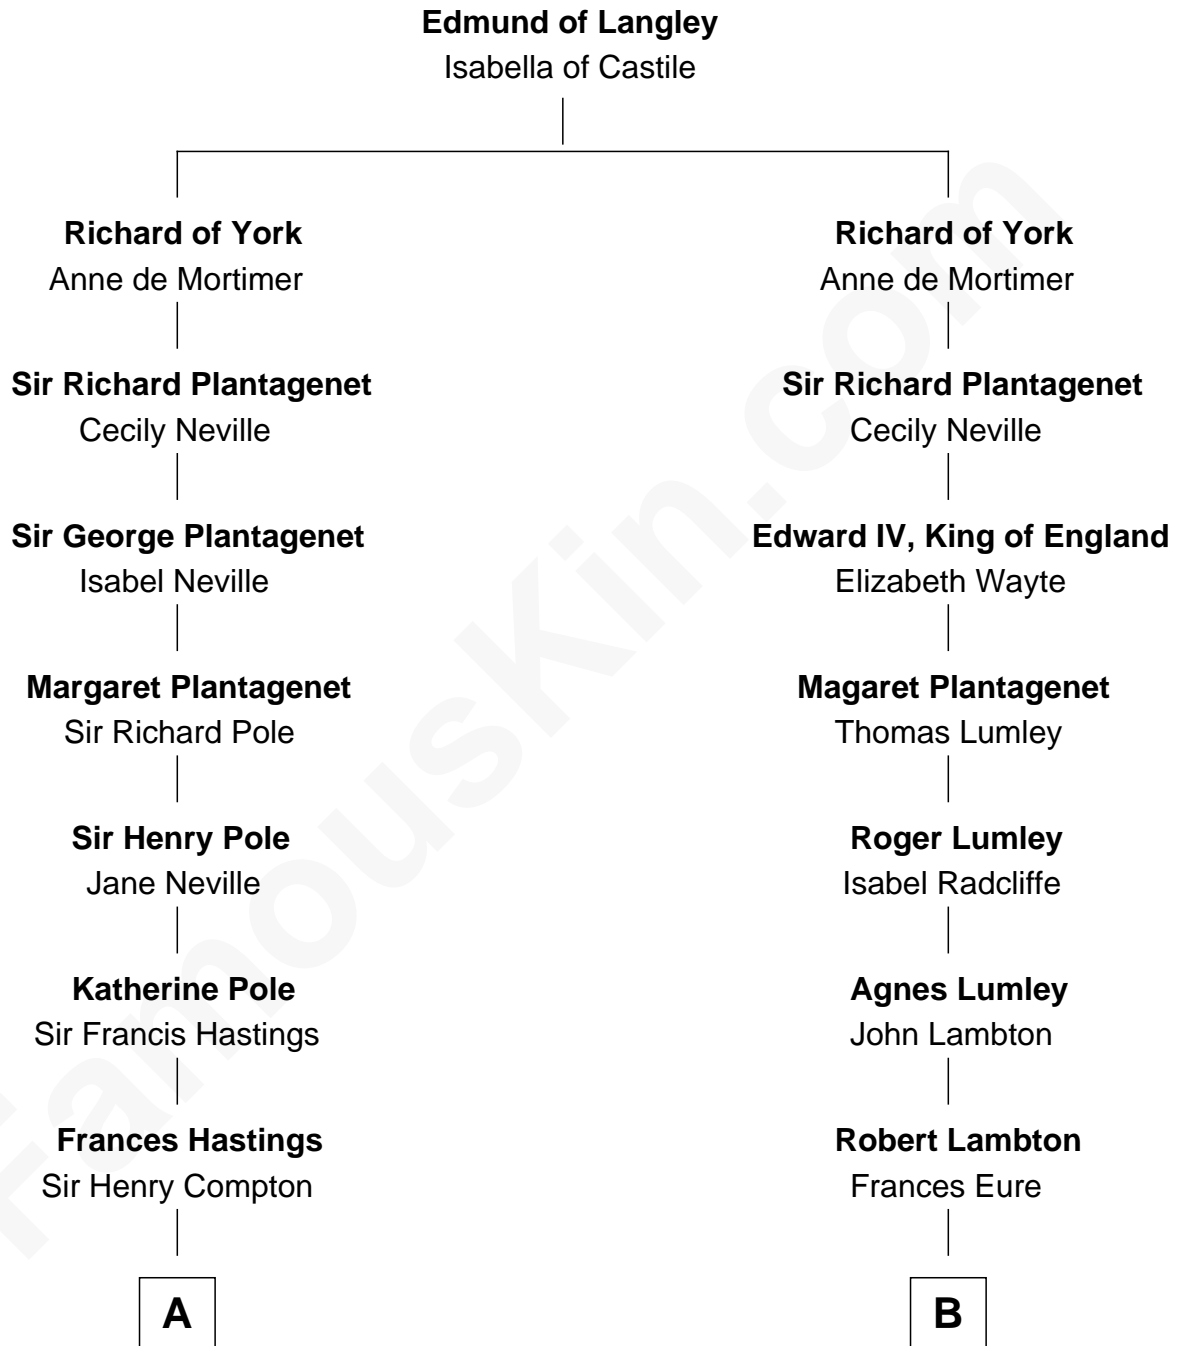

# FamousKin.com Relationship Chart of

**Prince William**

*Prince of Wales*

19th cousin of

**Benedict Cumberbatch**

*Movie, Television and Stage Actor*

**C**

**Edward John Spencer**  
Frances Ruth Burke Roche

**Princess Diana Frances Spencer**  
Charles III, King of the United Kingdom

**Prince William**  
*Prince of Wales*

**D**

**Henry Carlton Cumberbatch**  
Pauline Ellen Laing Congdon

**Timothy Carlton Congdon Cumberbatch**  
Wanda Ventham