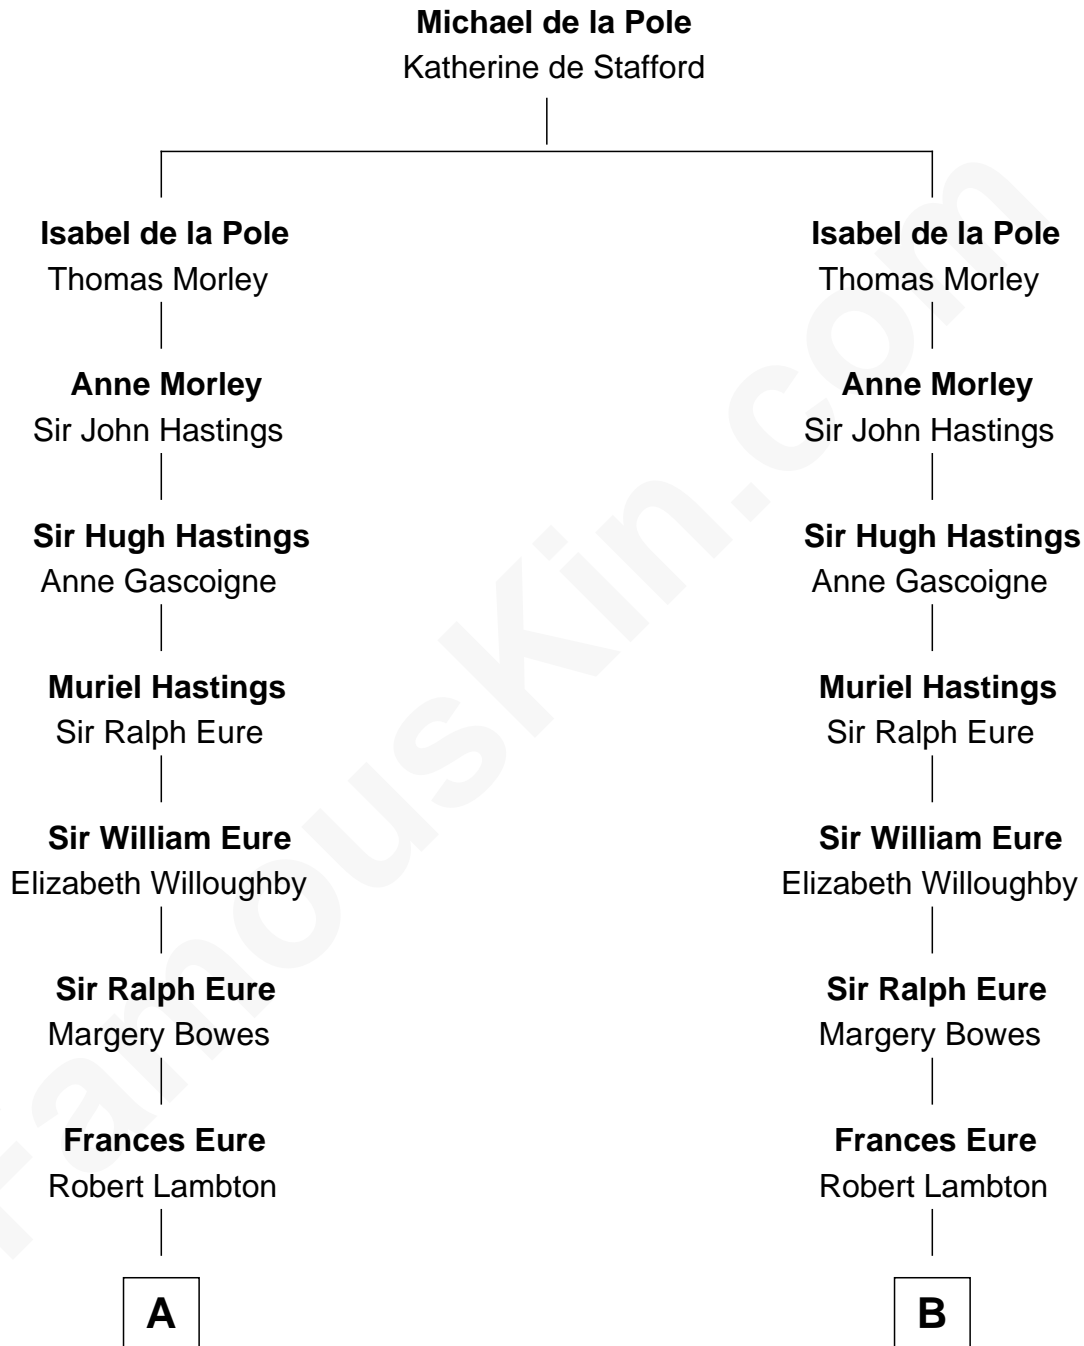

FamousKin.com

Relationship Chart of

Prince William

Prince of Wales

19th cousin 1 time removed of

Benedict Cumberbatch
Movie, Television and Stage Actor

C

Elizabeth Bowes-Lyon

George VI, King of the United Kingdom

Elizabeth II, Queen of the United Kingdom

Prince Philip of Edinburgh

Charles III, King of the United Kingdom

Princess Diana Frances Spencer

Prince William

Prince of Wales