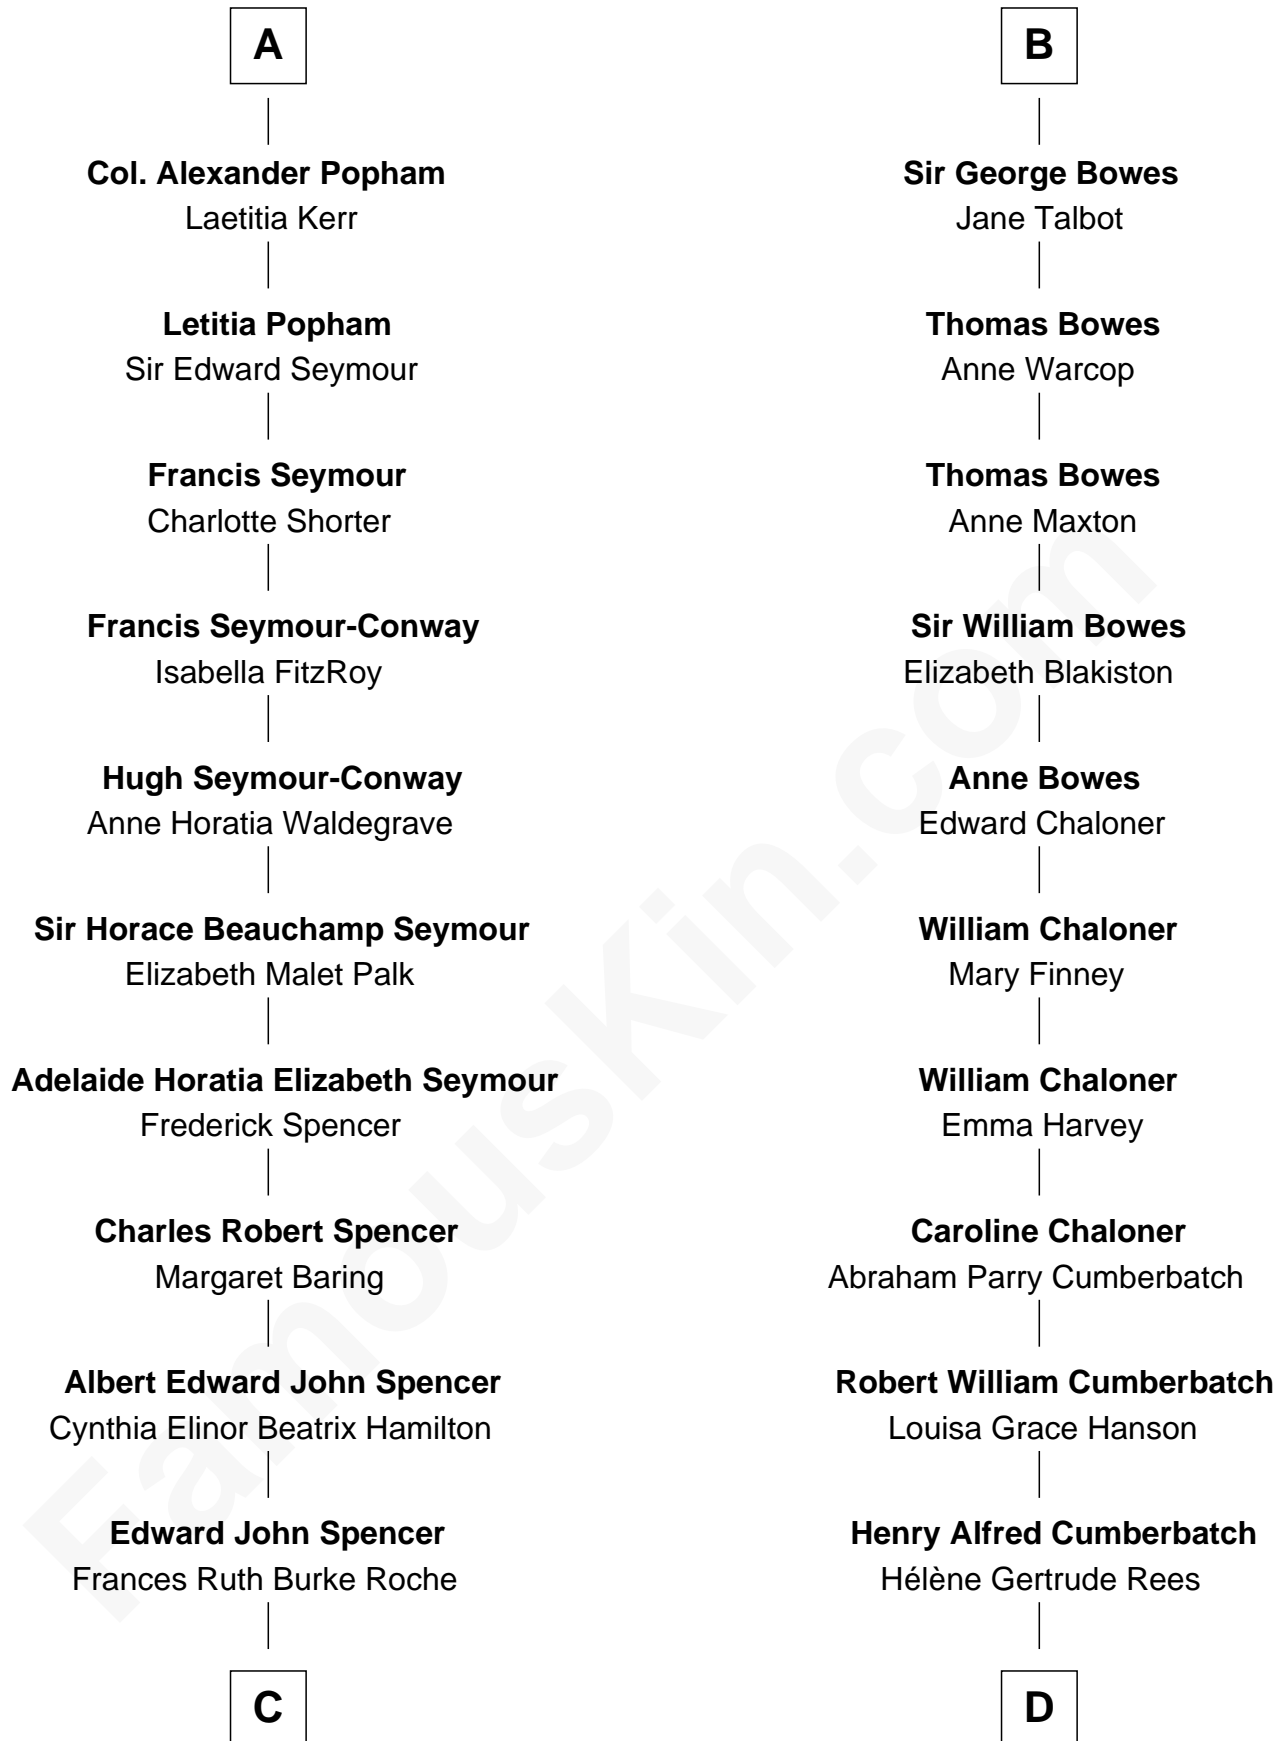

FamousKin.com

Relationship Chart of

Prince William

Prince of Wales

18th cousin 1 time removed of

Benedict Cumberbatch
Movie, Television and Stage Actor

Sir Maurice de Berkeley
 Eve la Zouche

Thomas de Berkeley
 Katherine de Clyvedon

Isabel de Berkeley
 Sir Robert de Clifford

Sir John Berkeley
 Elizabeth Betteshorne

Sir Roger de Clifford
 Maud de Beauchamp

Elizabeth Berkeley
 Sir John Sutton

Katherine de Clifford
 Sir Ralph de Greystoke

Sir Edmund Sutton
 Matilda Clifford

Joan de Greystoke
 Sir William Bowes

Thomas Dudley
 Grace Threlkeld

Sir William Bowes
 Maud FitzHugh

John Dudley
 Elizabeth Gardiner

Sir Ralph Bowes
 Margery Conyers

Anne Dudley
 Sir Francis Popham

Richard Bowes
 Elizabeth Aske

A

B

C

Princess Diana Frances Spencer
Charles III, King of the United Kingdom

Prince William
Prince of Wales

D

Henry Carlton Cumberbatch
Pauline Ellen Laing Congdon