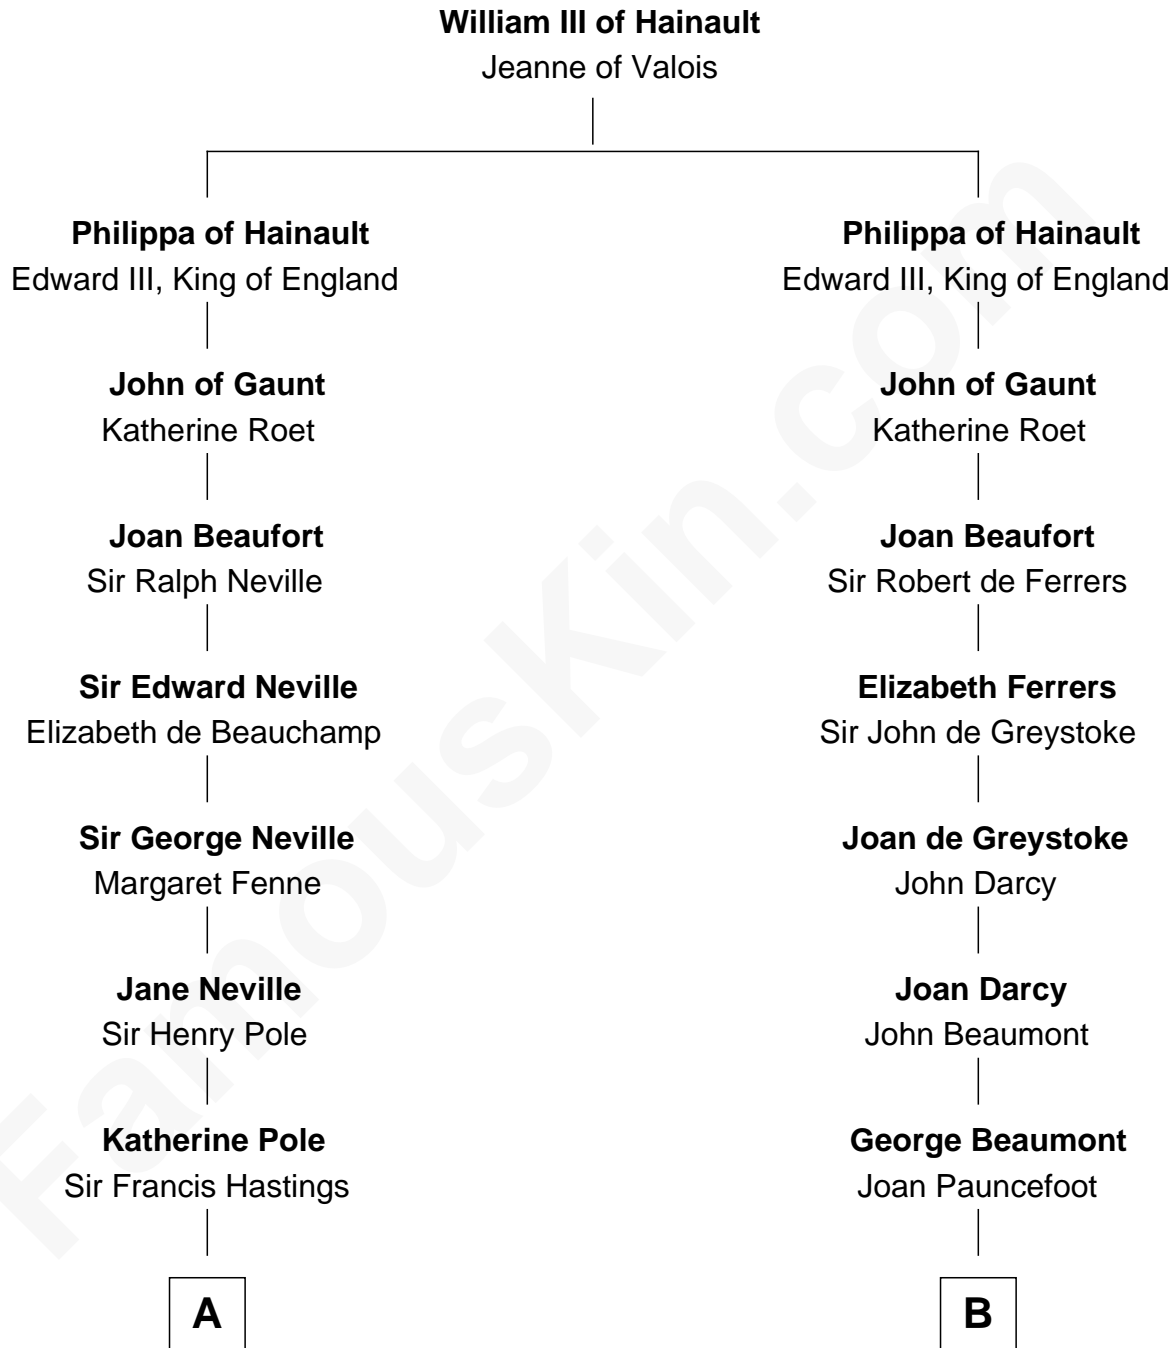

FamousKin.com

Relationship Chart of

Prince William

Prince of Wales

18th cousin 2 times removed of

Sir Arthur Conan Doyle
Author, "Sherlock Holmes"

C

Albert Edward John Spencer
Cynthia Elinor Beatrix Hamilton

Edward John Spencer
Frances Ruth Burke Roche

Princess Diana Frances Spencer
Charles III, King of the United Kingdom

Prince William
Prince of Wales

D

Mary Josephine Elizabeth Foley
Charles Altamont Doyle

Sir Arthur Conan Doyle
Author, "Sherlock Holmes"