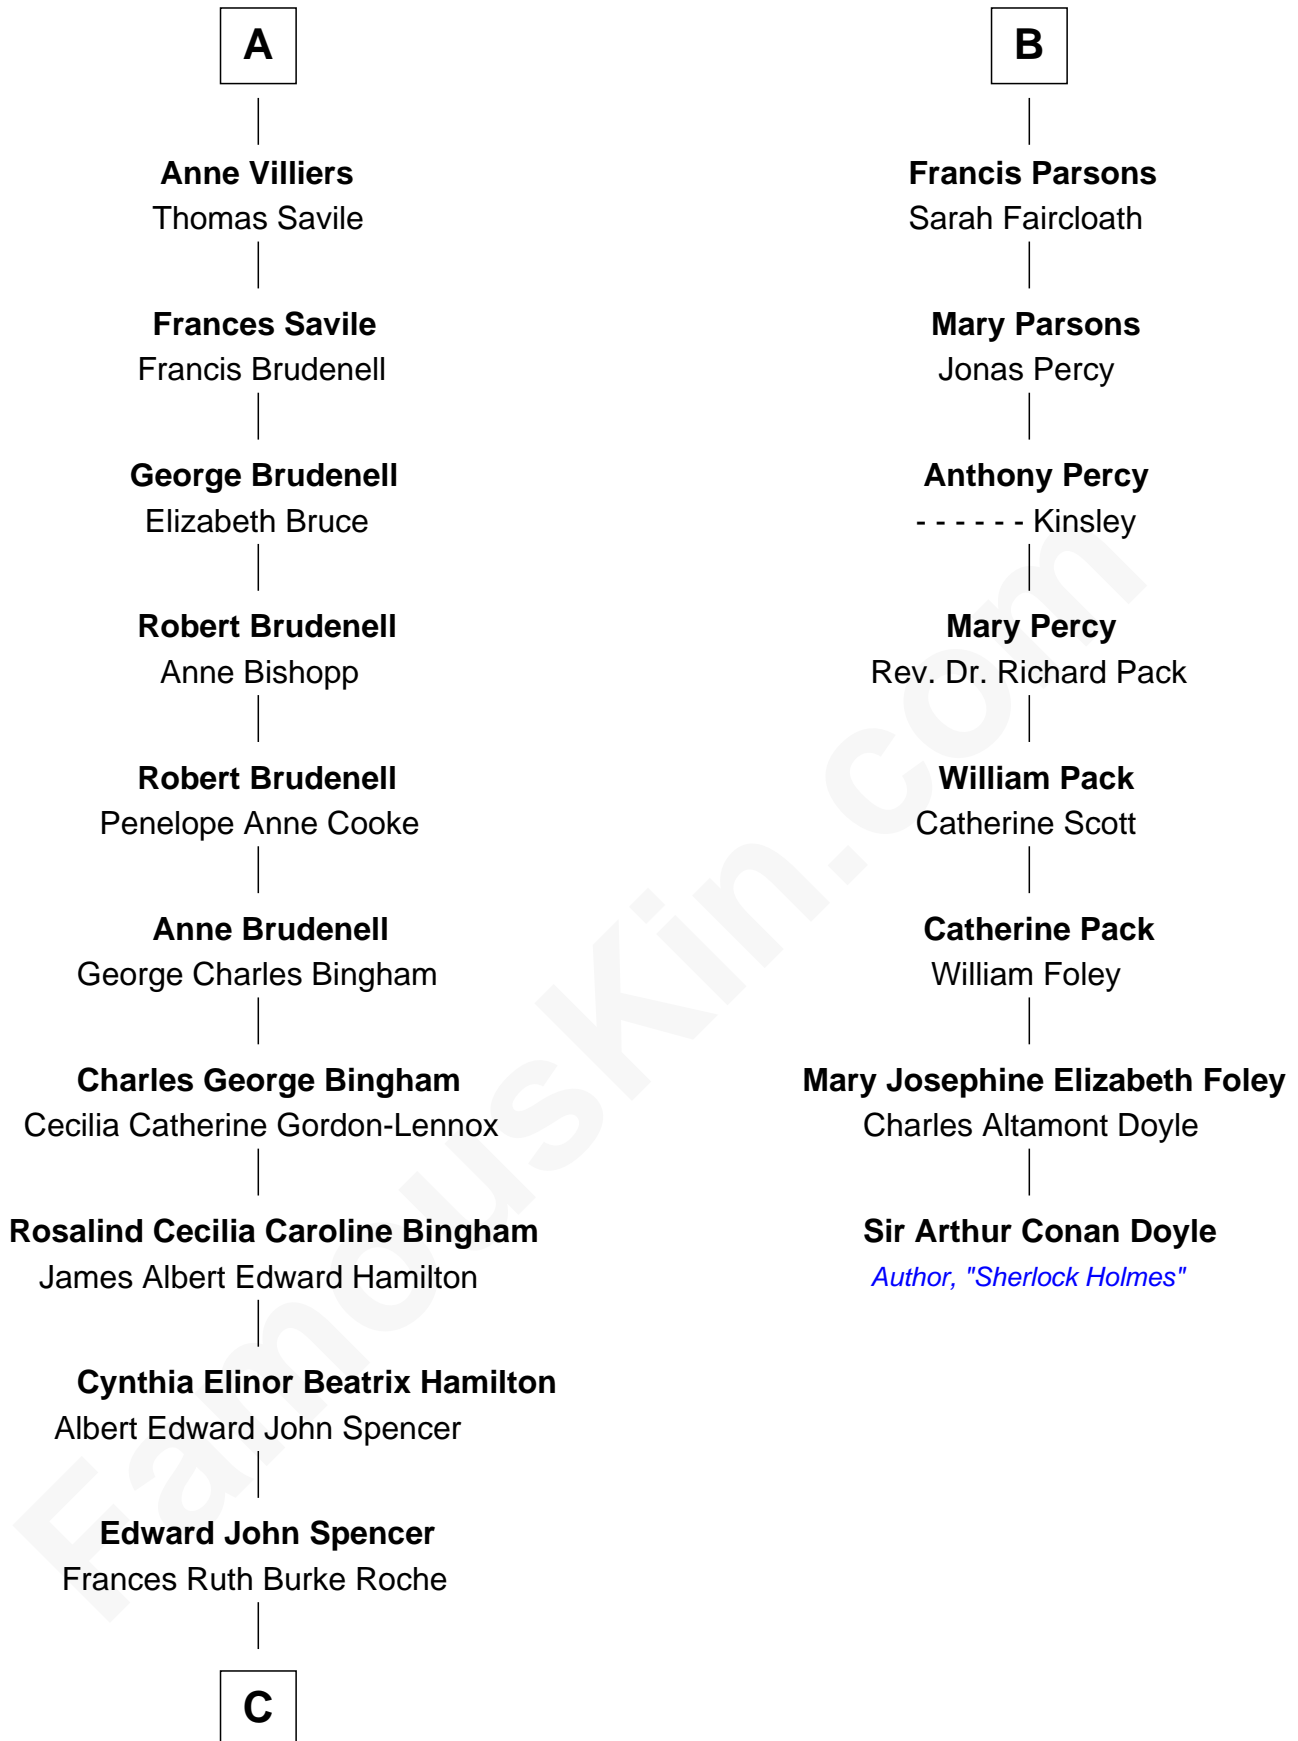

FamousKin.com
Relationship Chart of
Prince William
Prince of Wales

14th cousin 4 times removed of
Sir Arthur Conan Doyle
Author, "Sherlock Holmes"

C

Princess Diana Frances Spencer
Charles III, King of the United Kingdom