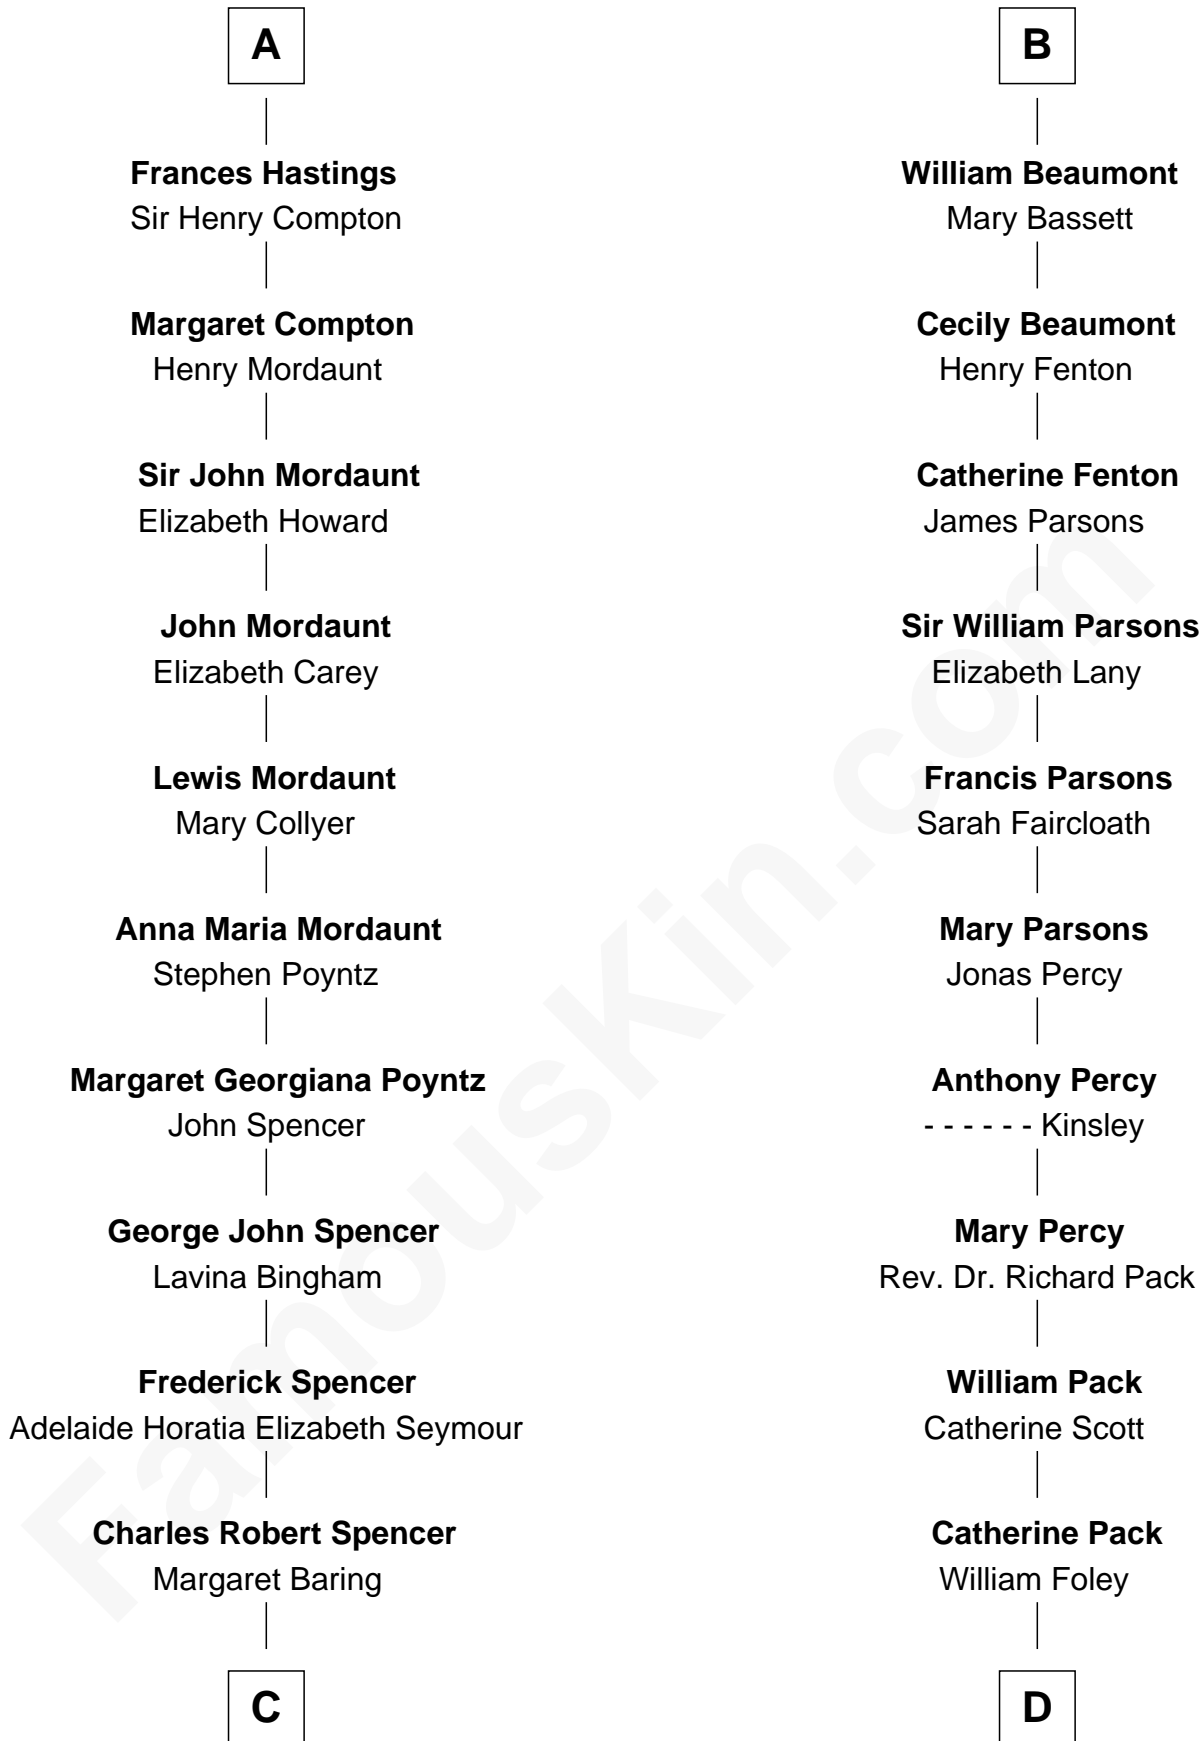

FamousKin.com
Relationship Chart of
Prince William
Prince of Wales

18th cousin 2 times removed of
Sir Arthur Conan Doyle
Author, "Sherlock Holmes"

C

Albert Edward John Spencer
Cynthia Elinor Beatrix Hamilton

Edward John Spencer
Frances Ruth Burke Roche

Princess Diana Frances Spencer
Charles III, King of the United Kingdom

Prince William
Prince of Wales

D

Mary Josephine Elizabeth Foley
Charles Altamont Doyle

Sir Arthur Conan Doyle
Author, "Sherlock Holmes"