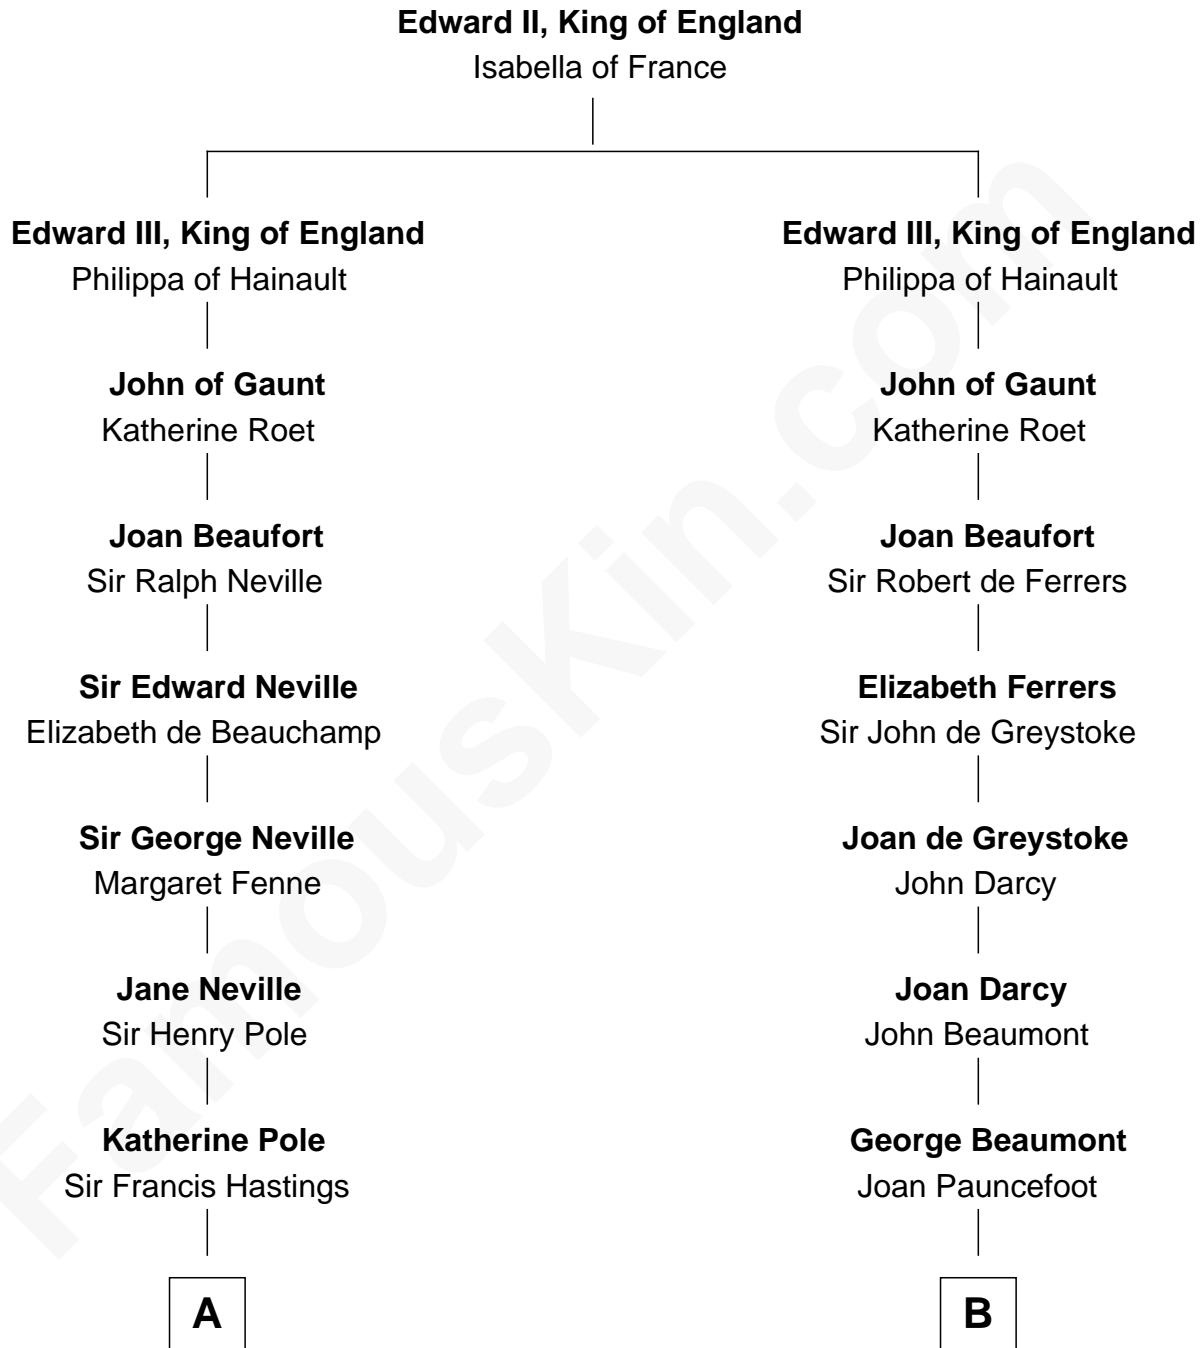

FamousKin.com
Relationship Chart of
Prince William
Prince of Wales

18th cousin 2 times removed of
Sir Arthur Conan Doyle
Author, "Sherlock Holmes"

C

Albert Edward John Spencer
Cynthia Elinor Beatrix Hamilton

Edward John Spencer
Frances Ruth Burke Roche

Princess Diana Frances Spencer
Charles III, King of the United Kingdom

Prince William
Prince of Wales

D

Mary Josephine Elizabeth Foley
Charles Altamont Doyle

Sir Arthur Conan Doyle
Author, "Sherlock Holmes"