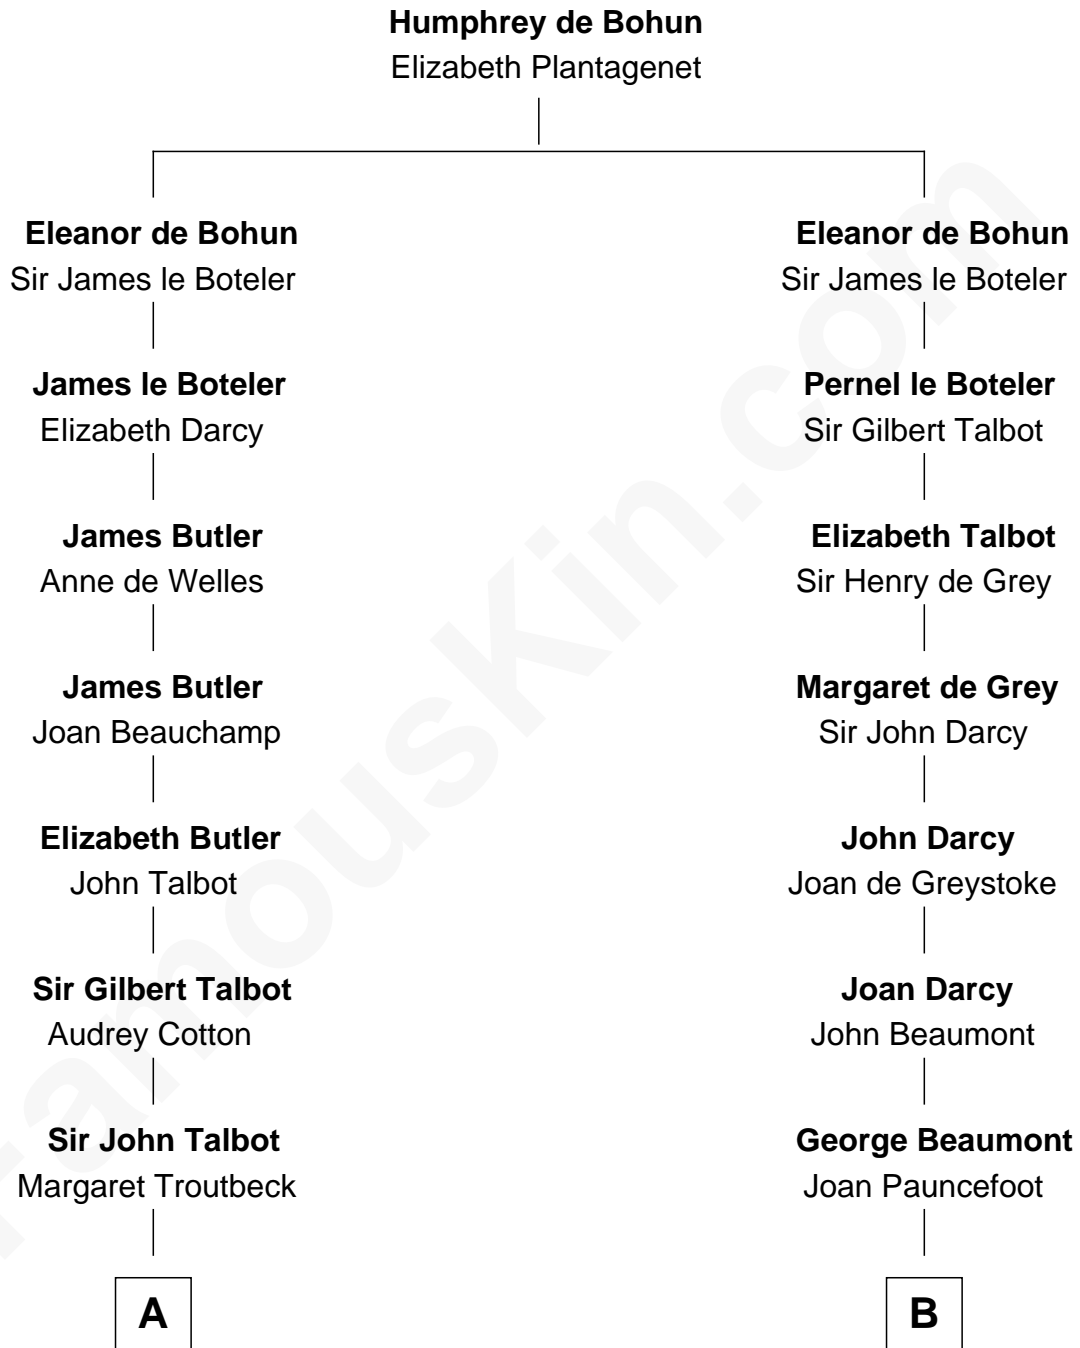

FamousKin.com
Relationship Chart of
Prince William
Prince of Wales

18th cousin 3 times removed of
Sir Arthur Conan Doyle
Author, "Sherlock Holmes"

C

Claude George Bowes-Lyon
Cecilia Nina Cavendish-Bentinck

Elizabeth Bowes-Lyon
George VI, King of the United Kingdom

Elizabeth II, Queen of the United Kingdom
Prince Philip of Edinburgh

Charles III, King of the United Kingdom
Princess Diana Frances Spencer

Prince William
Prince of Wales