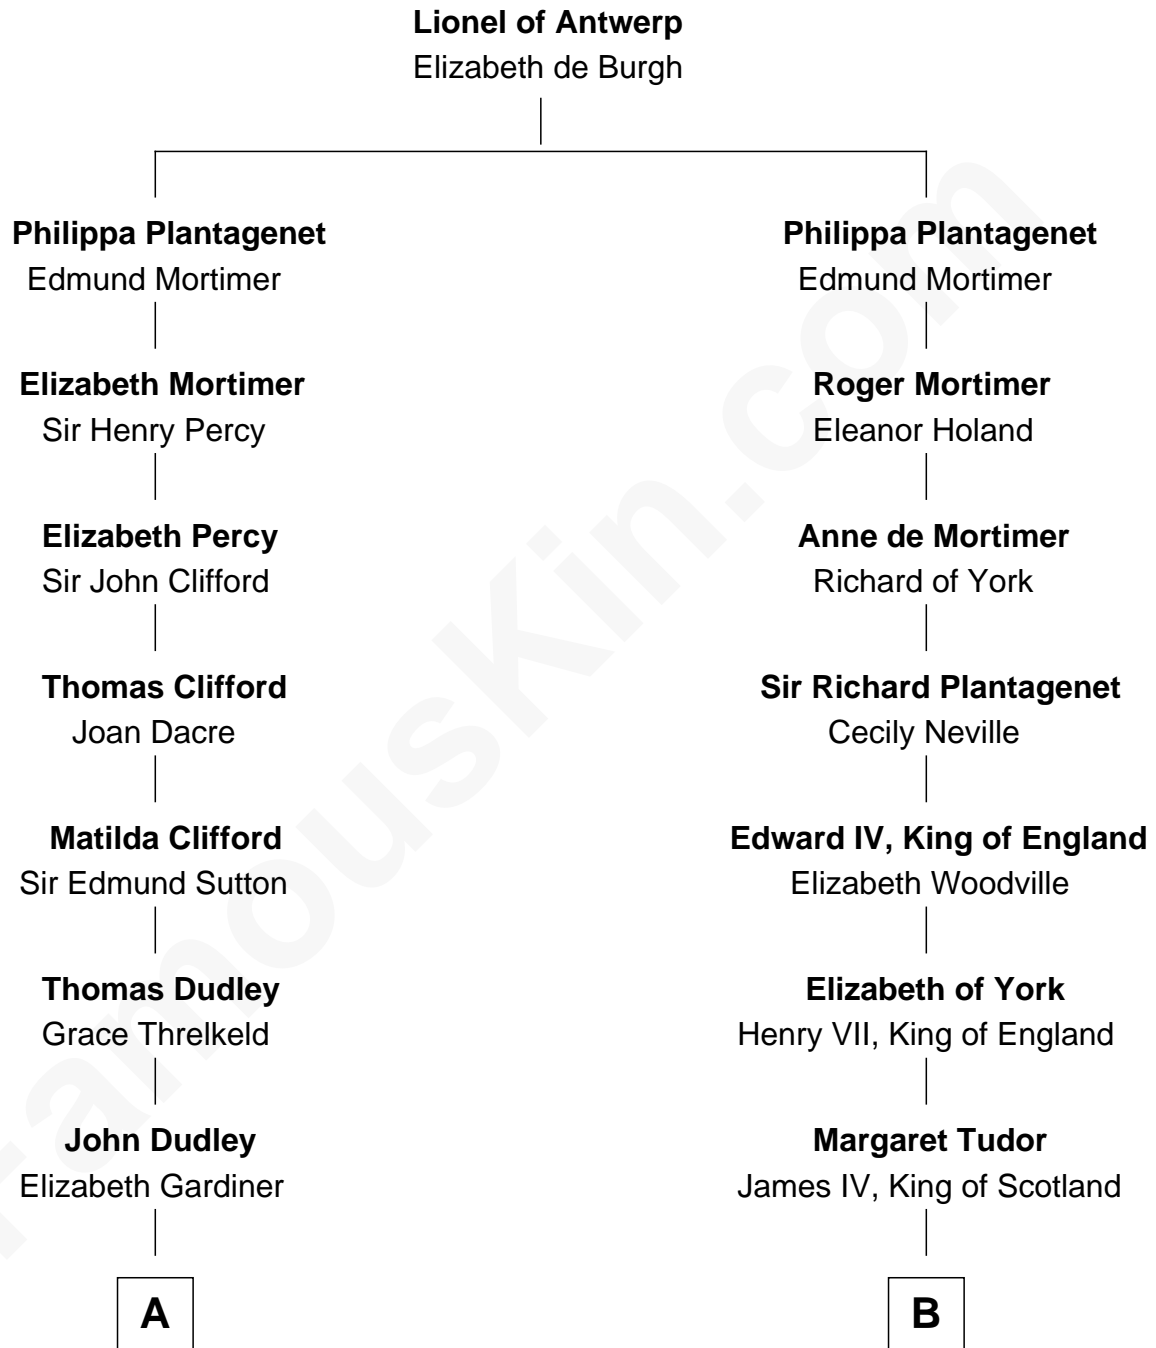

FamousKin.com Relationship Chart of

Prince William

Prince of Wales

19th cousin 1 time removed of

Alan Turing

WWII Codebreaker of Nazi Enigma Machine

C

Edward John Spencer
Frances Ruth Burke Roche

Princess Diana Frances Spencer
Charles III, King of the United Kingdom

Prince William
Prince of Wales

D

John Robert Turing
Jean Stewart Fraser

Rev. John Robert Turing
Fanny Montague Boyd

Julius Matheson Turing
Ethel Sara Stoney